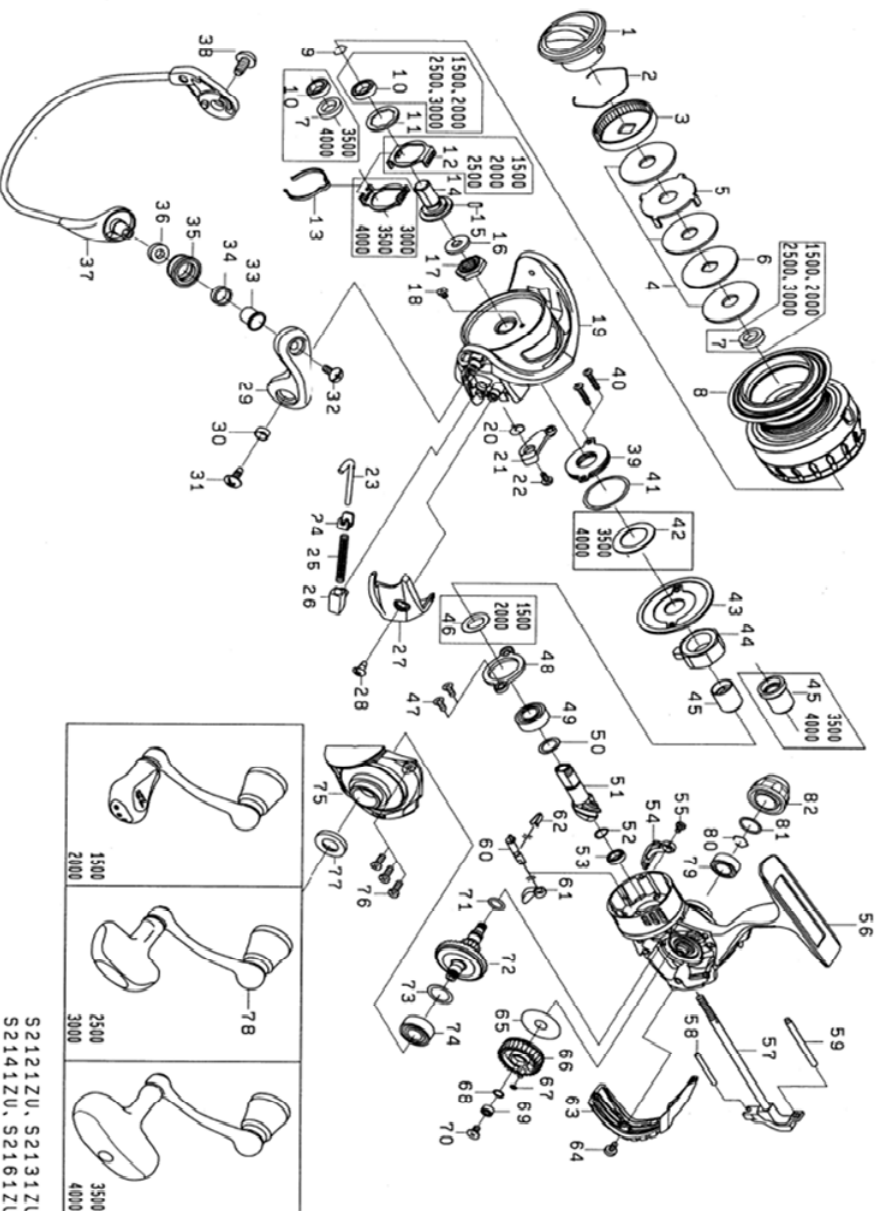

16 SALTIST NERO 2000

Feel Alive.

Please quote by part number, not key number when ordering.
spares@daiwaaustralia.com.au PH: (02) 8644 8644

S2121ZU	16 SALTIST NERO 1500
S2131ZU	16 SALTIST NERO 2000
S2141ZU	16 SALTIST NERO 2500

S2161ZU	16 SALTIST NERO 3000
S2171ZU	16 SALTIST NERO 3500
S2181ZU	16 SALTIST NERO 4000

S2121ZU, S2131ZU
S2141ZU, S2161ZU
S2171ZU, S2181ZU