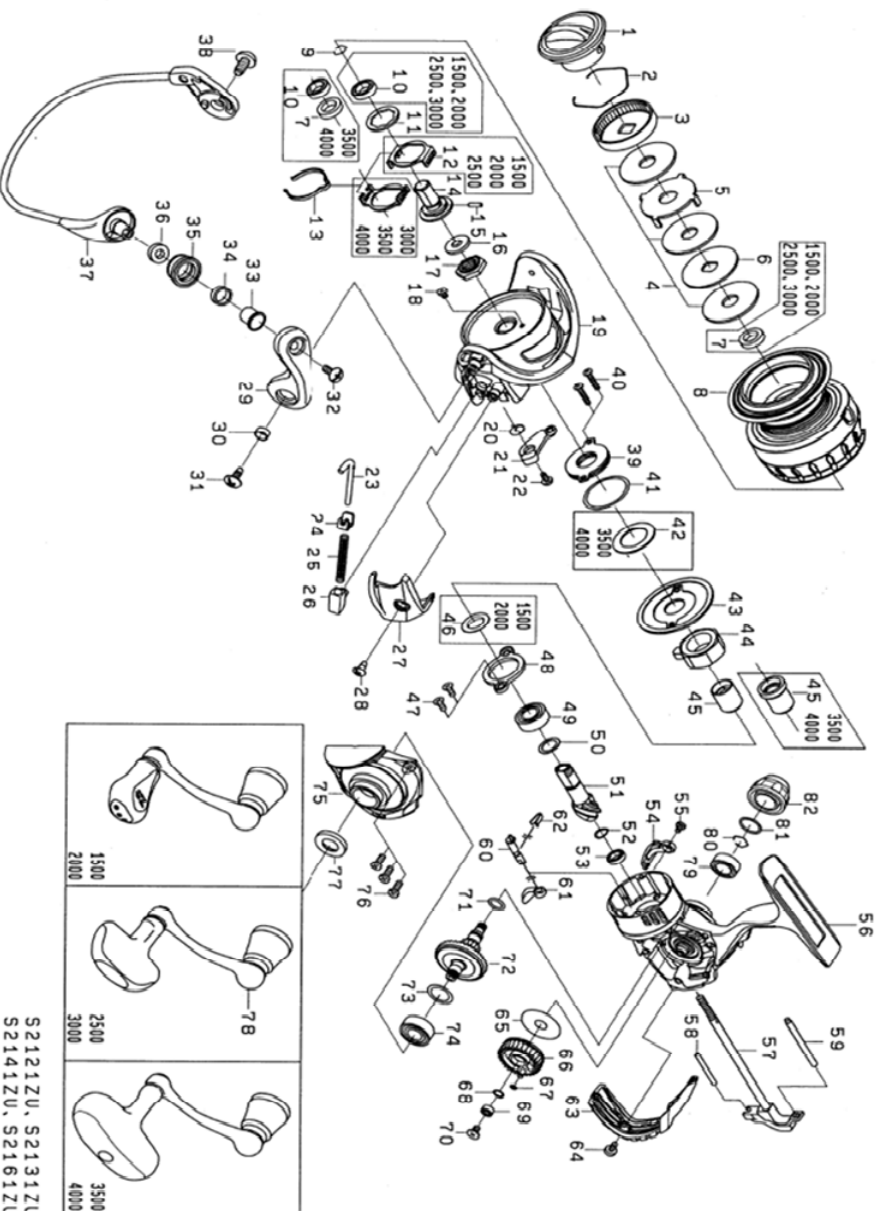

16 SALTIST NERO 1500

Feel Alive.

Please quote by part number, not key number when ordering.
spares@daiwaaustralia.com.au PH: (02) 8644 8644

S2121ZU, S2131ZU
S2141ZU, S2161ZU
S2171ZU, S2181ZU

S2121ZU	16 SALTIST NERO 1500
S2131ZU	16 SALTIST NERO 2000
S2141ZU	16 SALTIST NERO 2500

S2161ZU	16 SALTIST NERO 3000
S2171ZU	16 SALTIST NERO 3500
S2181ZU	16 SALTIST NERO 4000