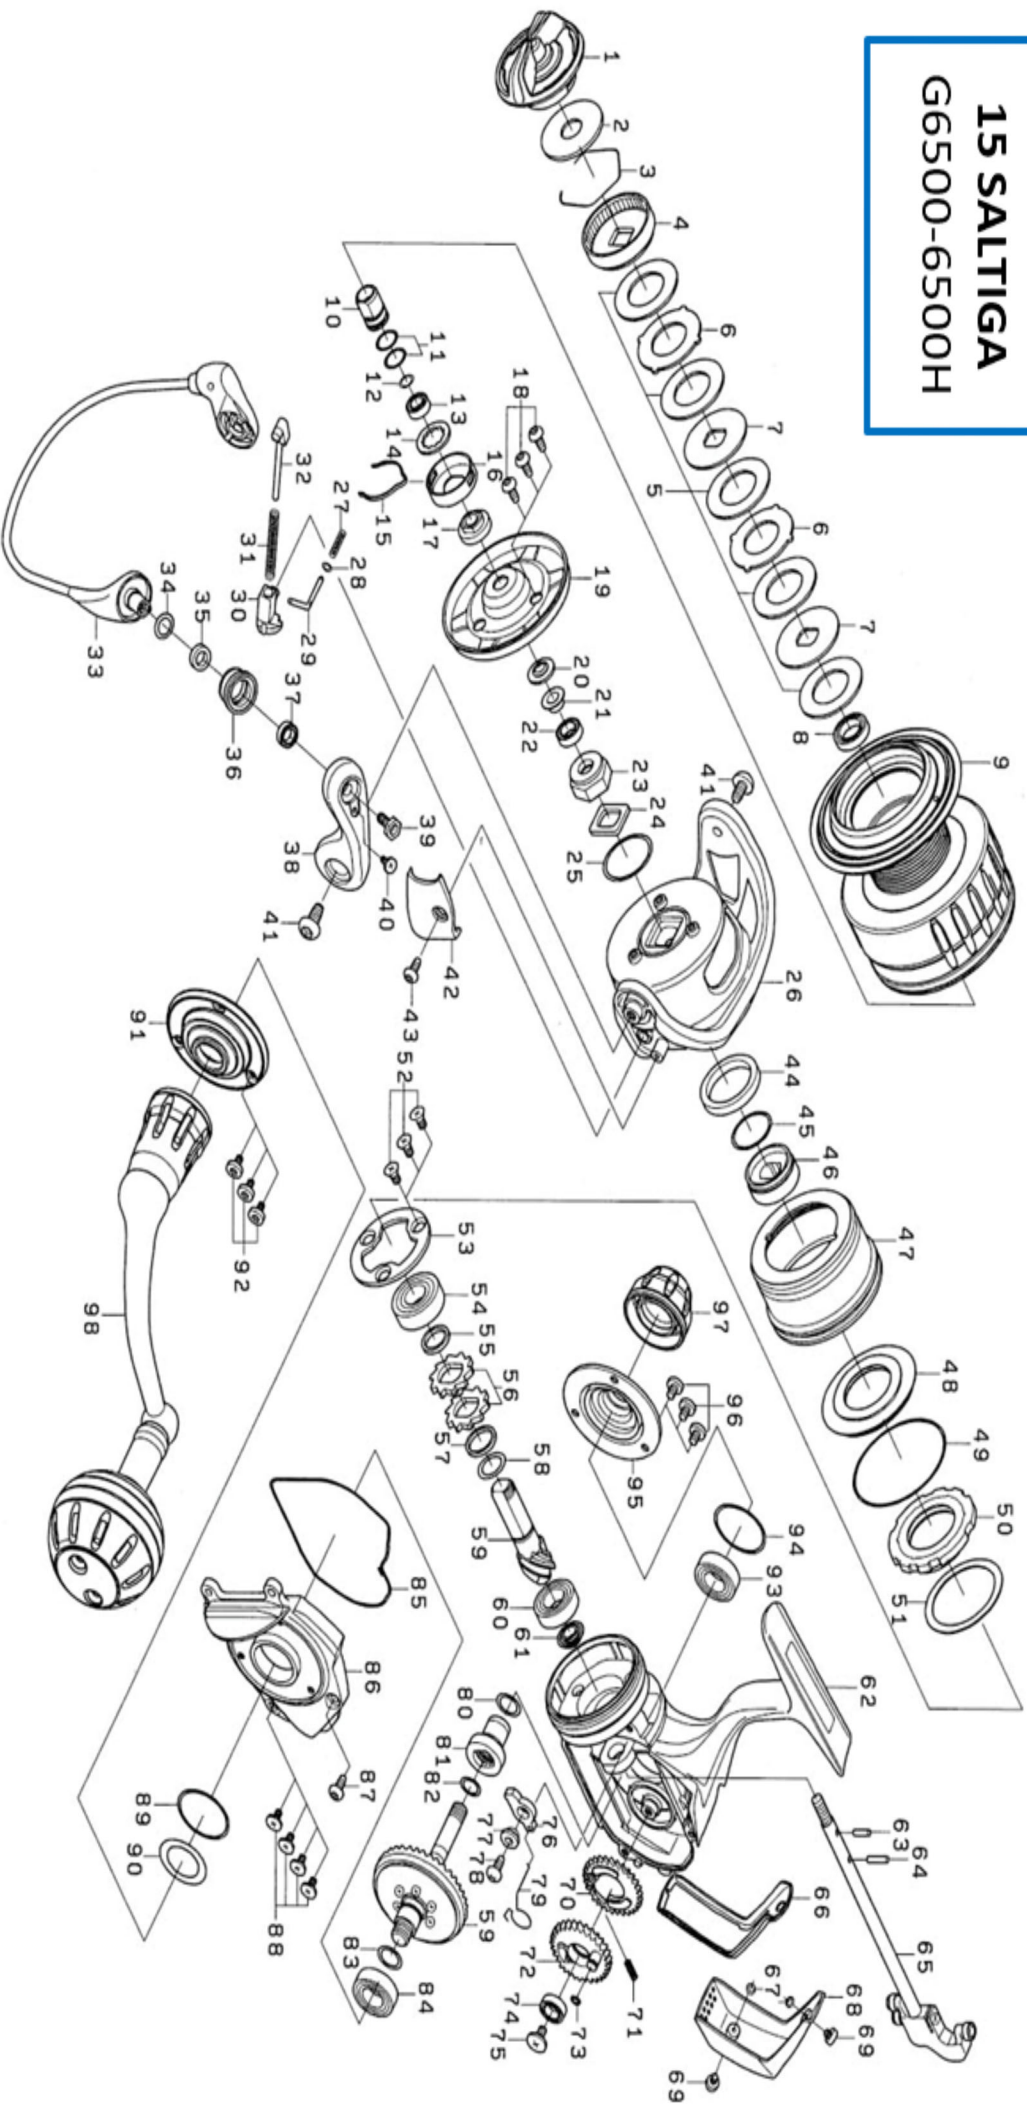

2015 SALTIGA 6500H

15 SALTIGA
G6500-6500H

Please quote by part number, not key number when ordering
spares@daiwaustralia.com.au PH: 02 8644 8644

2015 SALTIGA 6500H

Key No.	Part Number	Description	Key No.	Part Number	Description
1	6J175402	DRAG KNOB	50	6F765401	ONEWAY CLUTCH
2	6H616701	WASHER	51	6G158101	WASHER
3	6F710001	RING	52	6F206902	SCREW
4	6G165603	RATCHET	53	6H501901	PLATE
5	6H247202	ATD DRAG WASHER	54	6G426301	BALL BEARING
6	6G165902	WASHER	55	6H683501	COLLAR
7	6G162702	WASHER	56	6E262701	RATCHET
8	6G156801	BALL BEARING	57	63727603	WASHER
9	6J190101	SPOOL ASSEMBLY	58	63727600	WASHER
10	6G339202	SPOOL METAL	59	6Z021716	PINION + DRIVE GEAR UNIT
11	6G339401	O-RING	60	6B861703	BALL BEARING
12	6G339101	O-RING	61	6H683001	COLLAR
13	6G314901	BALL BEARING	62	6J188703	BODY
14	6G341501	WASHER	63	6G339301	PIN
15	6G341401	LEAF SPRING	64	6G338901	PIN
16	6G341301	CAP	65	6J188901	MAIN SHAFT
17	6G339001	SPOOL METAL	66	6H684301	PACKING
18	6H503901	SCREW	67	6G684801	WASHER
19	6H685701	COLLAR	68	6H684403	REAR CAP
20	6H685601	PACKING	69	6G946802	SCREW
21	6H685501	COLLAR	70	6G334901	GEAR
22	6B861702	BALL BEARING	71	6G157401	SPRING
23	6H685402	NUT	72	6H682601	OSCILLATE GEAR
24	6H685301	PLATE	73	6G213001	O-RING
25	6F274501	O-RING	74	6B861702	BALL BEARING
26	6H684503	ROTOR	75	6H347101	SCREW
27	6H782801	SPRING	76	6H683601	STOPPER ASSEMBLY
28	6E272501	WASHER	77	6G336201	COLLAR
29	6H684601	SHAFT	78	63516413	SCREW
30	6H684701	COLLAR	79	6G336601	SPRING
31	6G418101	SPRING	80	6G339401	O-RING
32	6G337301	KICK ARM	81	6G334703	GEAR
33	6H684901	BAIL	82	6G336701	O-RING
34	6E096500	WASHER	83	6G339401	O-RING
35	6J042801	BEARING	84	6J048701	BALL BEARING
36	6J042901	LINE ROLLER	85	6H683901	PACKING
37	6J019302	BALL BEARING	86	6H683810	SIDE COVER
38	6H503605	ARM LEVER	87	6G160101	SCREW
39	6H504701	SCREW	88	6H505201	SCREW
40	6H842801	SCREW	89	6J048601	O-RING
41	6H503701	SCREW	90	6H502200	WASHER
42	6H684801	COVER	91	6J188804	BODY COVER
43	6H503901	SCREW	92	6G946801	SCREW
44	6H687201	WASHER	93	6J048701	BALL BEARING
45	6G338401	O-RING	94	6J048601	O-RING
46	6H688601	CLUTCH RING	95	6J188804	BODY COVER
47	6J189101	NUT	96	6G946801	SCREW
48	6H535301	MAGNET ASSEMBLY	97	6J189601	CAP
49	6H502601	O-RING	98	6J189201	HANDLE ASSEMBLY