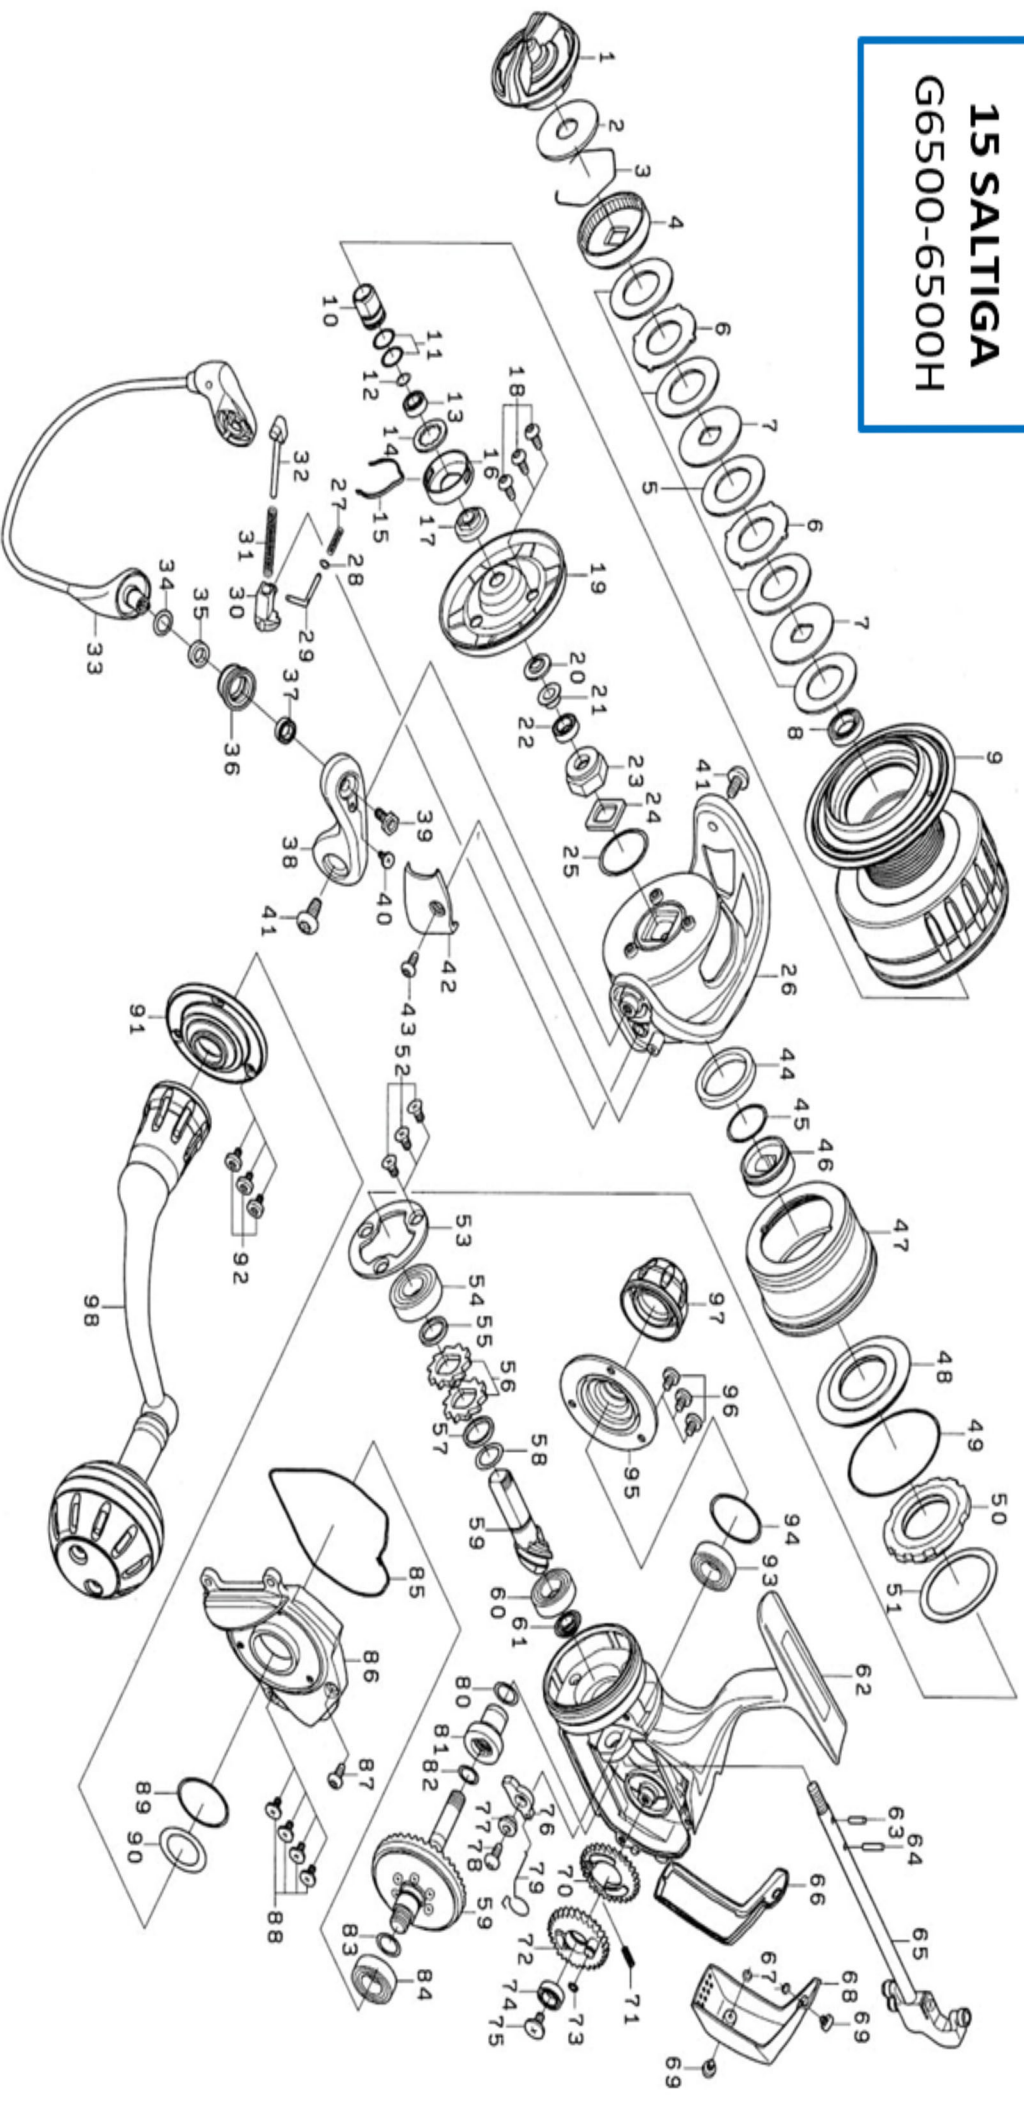

Please quote by part number, not key number when ordering
spares@daiwaaustralia.com.au PH: 02 8644 8644
2015 SALTIGA 6500

15 SALTIGA
G6500-6500H

Please quote by part number, not key number when ordering
spares@daiwaustralia.com.au PH: 02 8644 8644

2015 SALTIGA 6500

Key No.	Part Number	Description	Key No.	Part Number	Description
1	6J175402	DRAG KNOB	50	6F765401	ONEWAY CLUTCH
2	6H616701	WASHER	51	6G158101	WASHER
3	6F710001	RING	52	6F206902	SCREW
4	6G165603	RATCHET	53	6H501901	PLATE
5	6H247202	ATD DRAG WASHER	54	6G426301	BALL BEARING
6	6G165902	WASHER	55	6H683501	COLLAR
7	6G162702	WASHER	56	6E262701	RATCHET
8	6G156801	BALL BEARING	57	63727603	WASHER
9	6J189701	SPOOL ASSEMBLY	58	63727603	WASHER
10	6G339202	SPOOL METAL	59	6Z022183	PINION + DRIVE GEAR UNIT
11	6G339401	O-RING	60	6B861703	BALL BEARING
12	6G339101	O-RING	61	6H683001	COLLAR
13	6G314901	BALL BEARING	62	6J188703	BODY
14	6G341501	WASHER	63	6G339301	PIN
15	6G341401	LEAF SPRING	64	6G338901	PIN
16	6G341301	CAP	65	6J188901	MAIN SHAFT
17	6G339001	SPOOL METAL	66	6H684301	PACKING
18	6H503901	SCREW	67	6G684801	WASHER
19	6H685701	COLLAR	68	6H684403	REAR CAP
20	6H685601	PACKING	69	6G946802	SCREW
21	6H685501	COLLAR	70	6G334901	GEAR
22	6B861702	BALL BEARING	71	6G157401	SPRING
23	6H685402	NUT	72	6H682601	OSCILLATE GEAR
24	6H685301	PLATE	73	6G213001	O-RING
25	6F274501	O-RING	74	6B861702	BALL BEARING
26	6H684503	ROTOR	75	6H347101	SCREW
27	6H782801	SPRING	76	6H683601	STOPPER ASSEMBLY
28	6E272501	WASHER	77	6G336201	COLLAR
29	6H684601	SHAFT	78	63516413	SCREW
30	6H684701	COLLAR	79	6G336601	SPRING
31	6G418101	SPRING	80	6G339401	O-RING
32	6G337301	KICK ARM	81	6G334703	GEAR
33	6H684901	BAIL	82	6G336701	O-RING
34	6E096500	WASHER	83	6G339401	O-RING
35	6J042801	BEARING	84	6J048701	BALL BEARING
36	6J042901	LINE ROLLER	85	6H683901	PACKING
37	6J019302	BALL BEARING	86	6H683809	SIDE COVER
38	6H503605	ARM LEVER	87	6G160101	SCREW
39	6H504701	SCREW	88	6H505201	SCREW
40	6H842801	SCREW	89	6J048601	O-RING
41	6H503701	SCREW	90	6H502200	WASHER
42	6H684801	COVER	91	6J188803	BODY COVER
43	6H503901	SCREW	92	6G946801	SCREW
44	6H687201	WASHER	93	6J048701	BALL BEARING
45	6G338401	O-RING	94	6J048601	O-RING
46	6H688601	CLUTCH RING	95	6J188803	BODY COVER
47	6J189101	NUT	96	6G946801	SCREW
48	6H535301	MAGNET ASSEMBLY	97	6J189601	CAP
49	6H502601	O-RING	98	6J189201	HANDLE ASSEMBLY