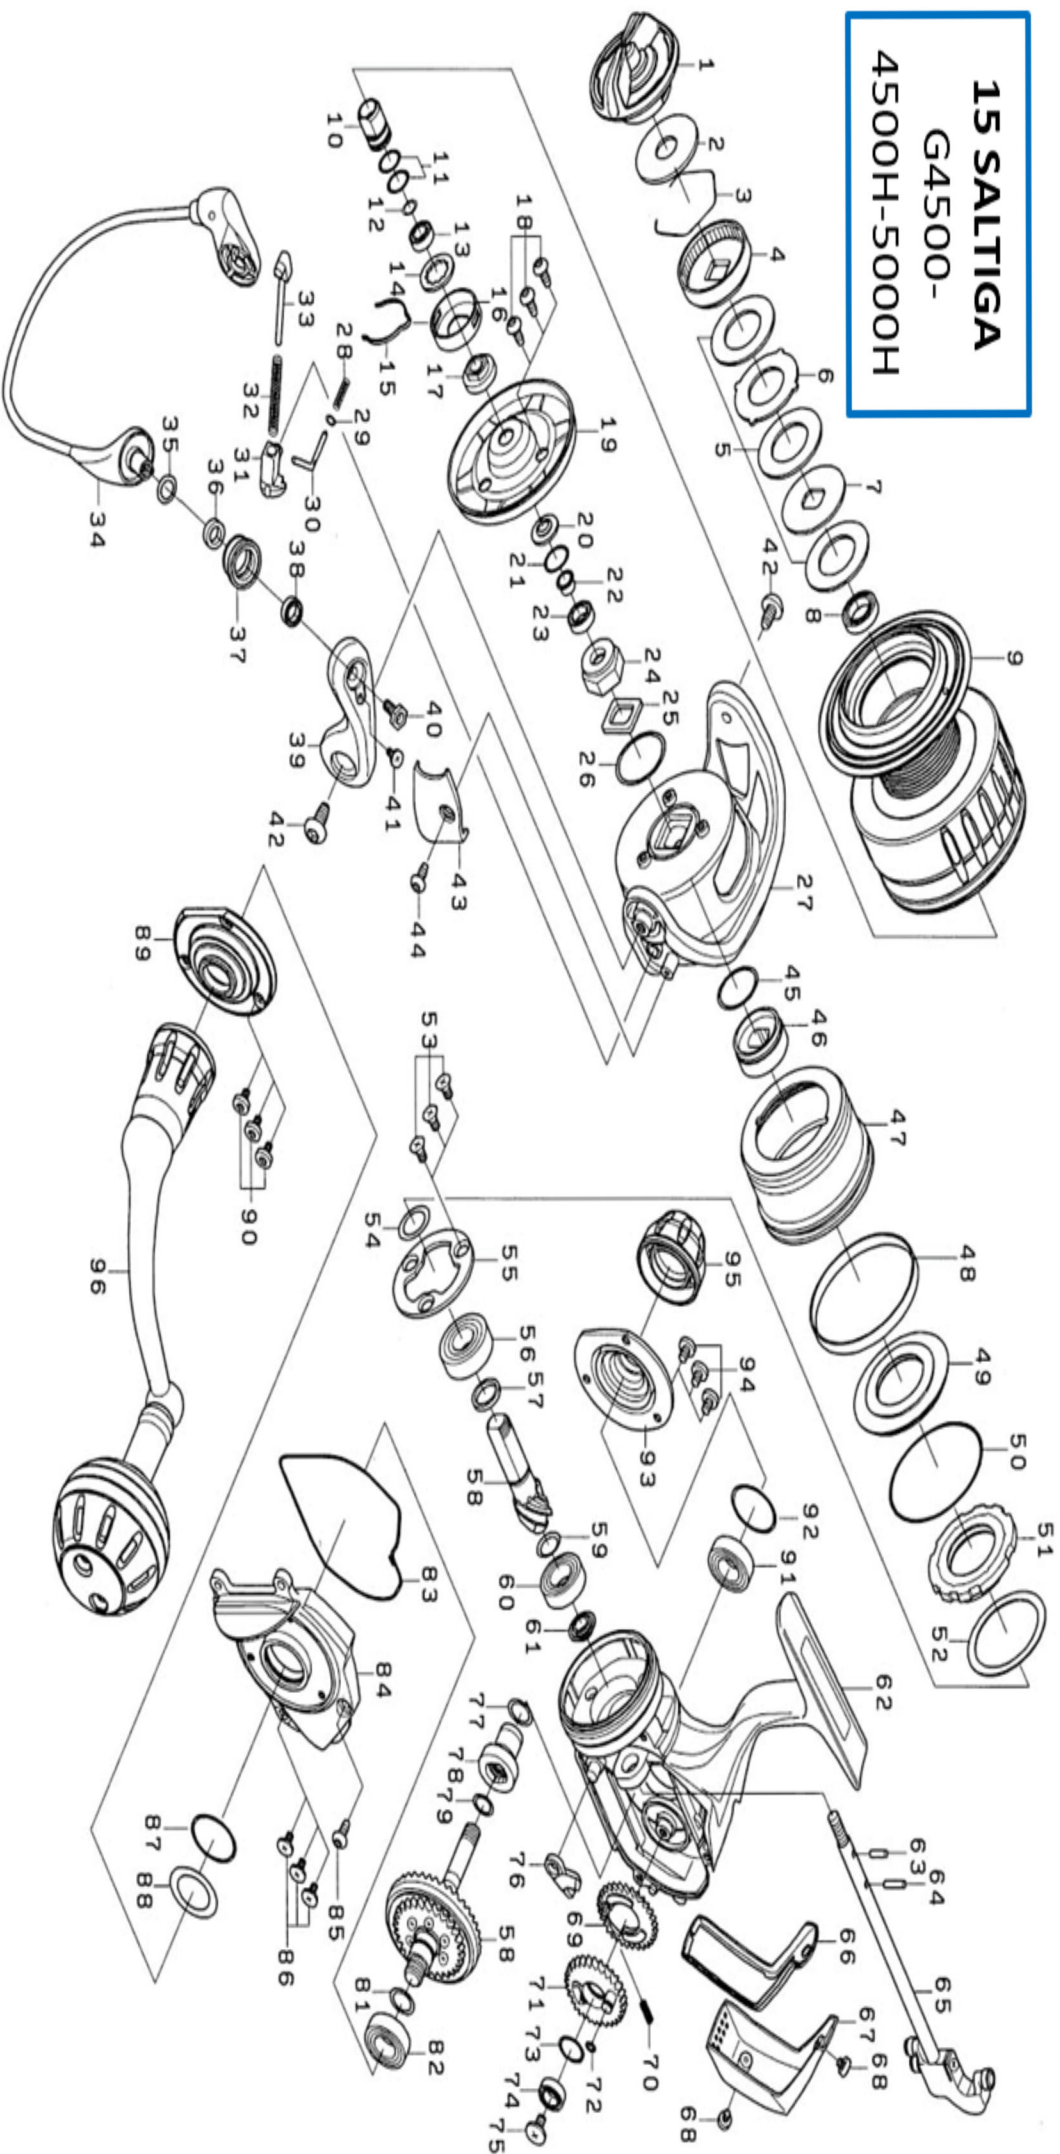

Please quote by part number, not key number when ordering
spares@daiwaaustralia.com.au PH: 02 8644 8644
2015 SALTIGA 5000H

15 SALTIGA
G4500-
4500H-5000H

Please quote by part number, not key number when ordering

spares@daiwaaustralia.com.au PH: 02 8644 8644

2015 SALTIGA 5000H

Key No.	Part Number	Description	Key No.	Part Number	Description
1	6J175402	DRAG KNOB	48	6H629701	RING
2	6H616701	WASHER	49	6H535301	MAGNET ASSEMBLY
3	6F710001	RING	50	6H502601	O-RING
4	6G165603	RATCHET	51	6F765401	ONEWAY CLUTCH
5	6H247202	ATD DRAG WASHER	52	6G158101	WASHER
6	6G165902	WASHER	53	6F206902	SCREW
7	6G162702	WASHER	54	63712829	WASHER
8	6E453901	BALL BEARING	55	6H501901	PLATE
2-9	6J177901	SPOOL ASSEMBLY	56	66355001	BALL BEARING
10	6G163101	SPOOL METAL	57	6H501801	COLLAR
11	6G163201	O-RING	58	6Z021693	PINION + DRIVE GEAR UNIT
12	6G163001	O-RING	59	6G578501	WASHER
13	6B358601	BALL BEARING	60	6G522702	BALL BEARING
14	6H505300	WASHER	61	6H501601	COLLAR
15	6B747701	LEAF SPRING	62	6J174005	BODY
16	6E122301	CAP	63	6G224101	PIN
17	6G162901	SPOOL METAL	64	6G162801	PIN
18	6H503901	SCREW	65	6J178201	MAIN SHAFT
19	6H505101	COLLAR	66	6H503001	PACKING
20	6H505001	PACKING	67	6H503102	REAR CAP
21	6G522103	WASHER	68	6G946802	SCREW
22	6H504901	COLLAR	69	6G591501	GEAR
23	6G467102	BALL BEARING	70	6G157401	SPRING
24	6H504801	NUT	71	6H557401	OSCILLATE GEAR
25	6G392201	PLATE	72	6G213001	O-RING
26	6H501001	O-RING	73	6G522100	WASHER
27	6H503202	ROTOR	74	6G467102	BALL BEARING
28	6H503401	SPRING	75	6H272201	SCREW
29	6G685401	WASHER	76	6G159301	STOPPER ASSEMBLY
30	6H503301	SHAFT	77	6G163201	O-RING
31	6H503501	COLLAR	78	6H500802	GEAR
32	6H809101	SPRING	79	6G252201	O-RING
33	6G017504	KICK ARM	81	6G163201	O-RING
34	6H504001	BAIL	82	6J042401	BALL BEARING
35	6E096500	WASHER	83	6H502101	PACKING
36	6J042801	BEARING	84	6H502007	SIDE COVER
37	6J042901	LINE ROLLER	85	6G160101	SCREW
38	6J019302	BALL BEARING	86	6H505201	SCREW
39	6H503605	ARM LEVER	87	6J042501	O-RING
40	6H504701	SCREW	88	6G529500	WASHER
41	6H842801	SCREW	89	6J174205	BODY COVER (A) L
42	6H503701	SCREW	90	6G946801	SCREW
43	6H503801	COVER(A)	91	6J042401	BALL BEARING
44	6H503901	SCREW	92	6J042501	O-RING
45	6H255001	O-RING	93	6J174105	BODY COVER (A) R
46	6H502301	CLUTCH RING	94	6G946801	SCREW
47	6H502904	NUT	95	6J174901	CAP
			96	6J174301	HANDLE ASSEMBLY