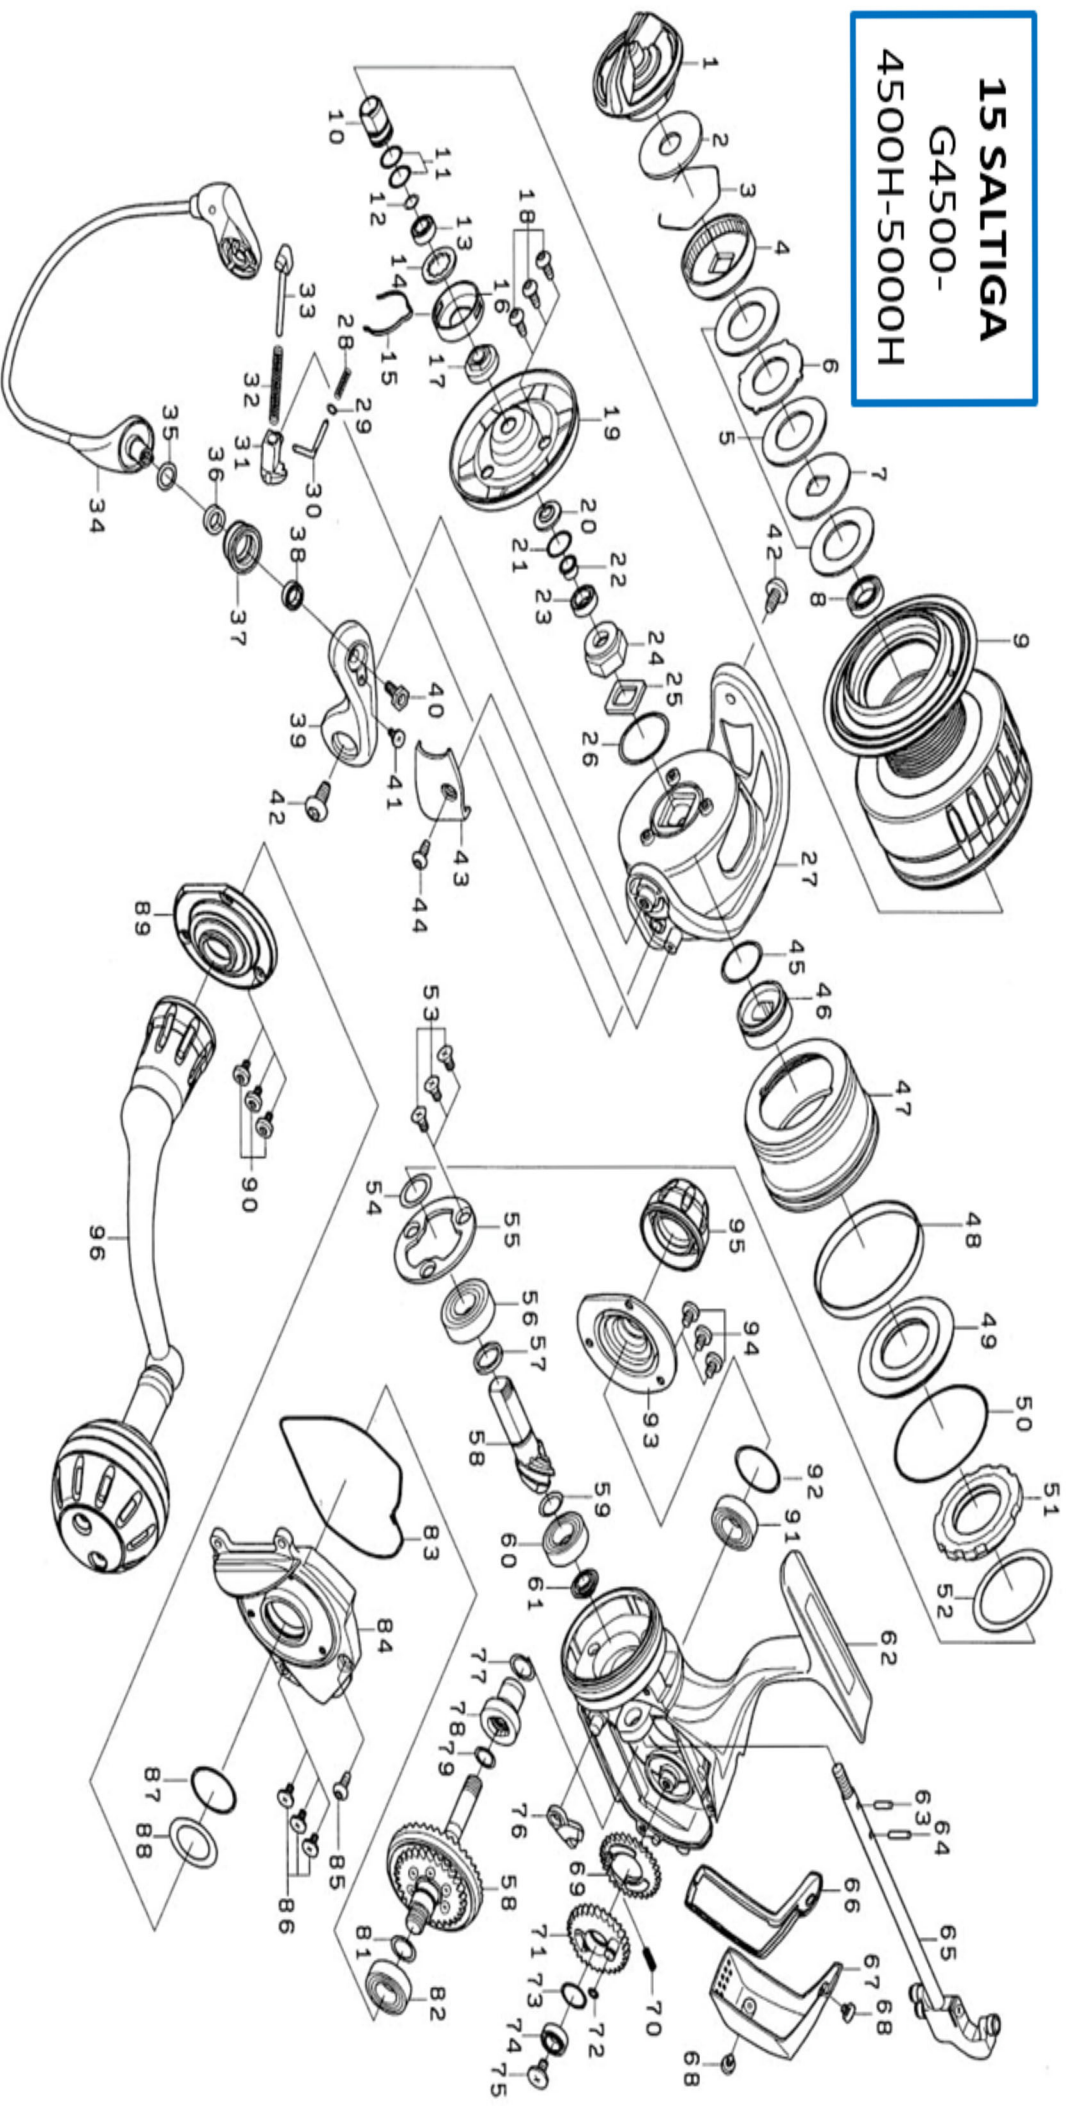

2015 SALTIGA 5000

15 SALTIGA
G4500-
4500H-5000H

Please quote by part number, not key number when ordering
spares@daiwaaustralia.com.au PH: 02 8644 8644

2015 SALTIGA 5000

Key No.	Part Number	Description	Key No.	Part Number	Description
1	6J175402	DRAG KNOB	48	6H629701	RING
2	6H616701	WASHER	49	6H535301	MAGNET ASSEMBLY
3	6F710001	RING	50	6H502601	O-RING
4	6G165603	RATCHET	51	6F765401	ONEWAY CLUTCH
5	6H247202	ATD DRAG WASHER	52	6G158101	WASHER
6	6G165902	WASHER	53	6F206902	SCREW
7	6G162702	WASHER	54	63712829	WASHER
8	6E453901	BALL BEARING	55	6H501901	PLATE
9	6J175801	SPOOL ASSEMBLY	56	66355001	BALL BEARING
10	6G163101	SPOOL METAL	57	6H501801	COLLAR
11	6G163201	O-RING	58	6Z022144	PINION + DRIVE GEAR UNIT
12	6G163001	O-RING	59	6G578501	WASHER
13	6B358601	BALL BEARING	60	6G522702	BALL BEARING
14	6H505300	WASHER	61	6H501601	COLLAR
15	6B747701	LEAF SPRING	62	6J174005	BODY
16	6E122301	CAP	63	6G224101	PIN
17	6G162901	SPOOL METAL	64	6G162801	PIN
18	6H503901	SCREW	65	6J178201	MAIN SHAFT
19	6H505101	COLLAR	66	6H503001	PACKING
20	6H505001	PACKING	67	6H503102	REAR CAP
21	6G522103	WASHER	68	6G946802	SCREW
22	6H504901	COLLAR	69	6G157301	GEAR
23	6G467102	BALL BEARING	70	6G157401	SPRING
24	6H504801	NUT	71	6H501201	OSCILLATE GEAR
25	6G392201	PLATE	72	6G213001	O-RING
26	6H501001	O-RING	73	6G522100	WASHER
27	6H503202	ROTOR	74	6G467102	BALL BEARING
28	6H503401	SPRING	75	6H272201	SCREW
29	6G685401	WASHER	76	6G159301	STOPPER ASSEMBLY
30	6H503301	SHAFT	77	6G163201	O-RING
31	6H503501	COLLAR	78	6H500802	GEAR
32	6H809101	SPRING	79	6G252201	O-RING
33	6G017504	KICK ARM	81	6G163201	O-RING
34	6H504001	BAIL	82	6J042401	BALL BEARING
35	6E096500	WASHER	83	6H502101	PACKING
36	6J042801	BEARING	84	6H502006	SIDE COVER
37	6J042901	LINE ROLLER	85	6G160101	SCREW
38	6J019302	BALL BEARING	86	6H505201	SCREW
39	6H503605	ARM LEVER	87	6J042501	O-RING
40	6H504701	SCREW	88	6G529500	WASHER
41	6H842801	SCREW	89	6J174206	BODY COVER (A) L
42	6H503701	SCREW	90	6G946801	SCREW
43	6H503801	COVER(A)	91	6J042401	BALL BEARING
44	6H503901	SCREW	92	6J042501	O-RING
45	6H255001	O-RING	93	6J174106	BODY COVER (A) R
46	6H502301	CLUTCH RING	94	6G946801	SCREW
47	6H502904	NUT	95	6J174901	CAP
			96	6J174301	HANDLE ASSEMBLY