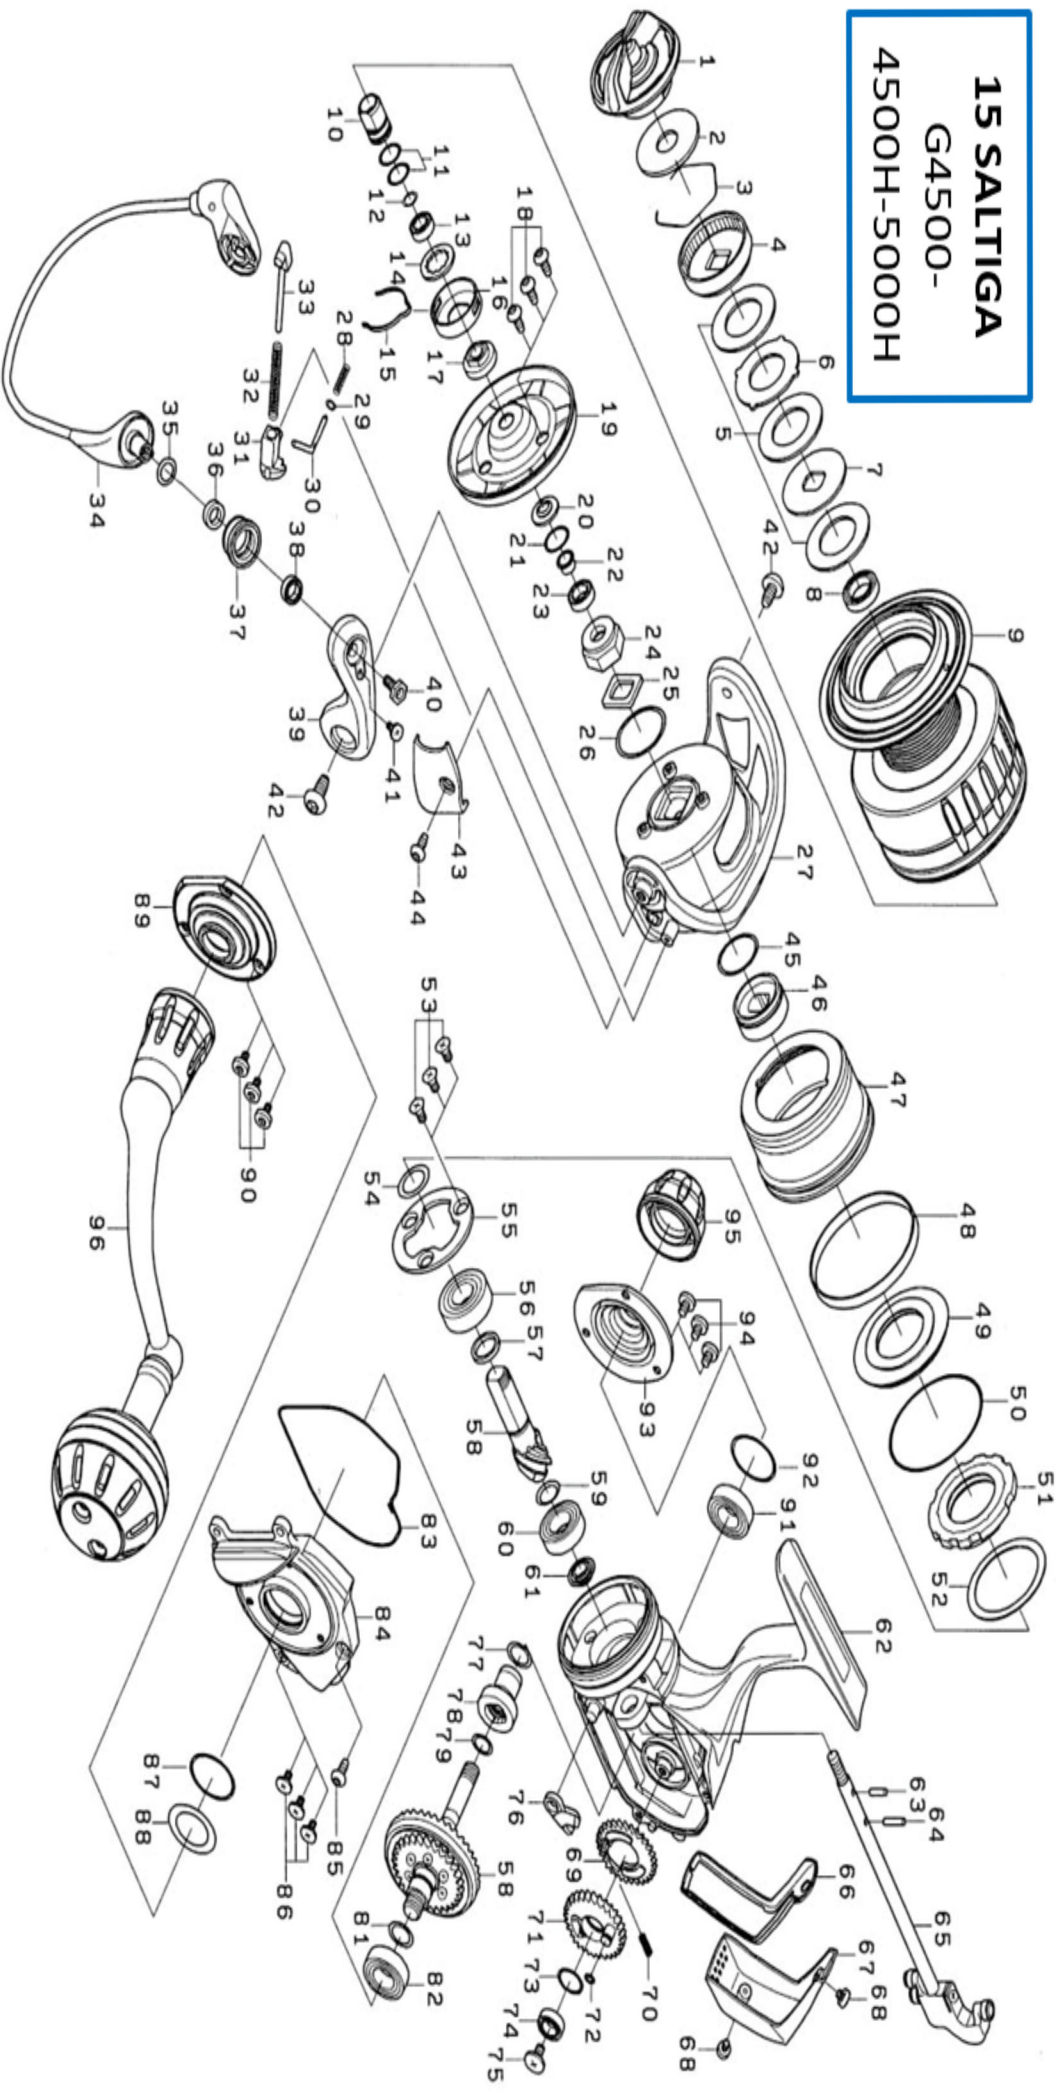

2015 SALTIGA 4500H

15 SALTIGA
G4500-
4500H-5000H

Please quote by part number, not key number when ordering
spares@daiwaaustralia.com.au PH: 02 8644 8644

2015 SALTIGA 4500H

Key No.	Part Number	Description	Key No.	Part Number	Description
1	6J175402	DRAG KNOB	48	6H629701	RING
2	6H616701	WASHER	49	6H535301	MAGNET ASSEMBLY
3	6F710001	RING	50	6H502601	O-RING
4	6G165603	RATCHET	51	6F765401	ONEWAY CLUTCH
5	6H247202	ATD DRAG WASHER	52	6G158101	WASHER
6	6G165902	WASHER	53	6F206902	SCREW
7	6G162702	WASHER	54	63712829	WASHER
8	6E453901	BALL BEARING	55	6H501901	PLATE
9	6J177701	SPOOL ASSEMBLY	56	66355001	BALL BEARING
10	6G163101	SPOOL METAL	57	6H501801	COLLAR
11	6G163201	O-RING	58	6Z021693	PINION + DRIVE GEAR UNIT
12	6G163001	O-RING	59	6G578501	WASHER
13	6B358601	BALL BEARING	60	6G522702	BALL BEARING
14	6H505300	WASHER	61	6H501601	COLLAR
15	6B747701	LEAF SPRING	62	6J174005	BODY
16	6E122301	CAP	63	6G224101	PIN
17	6G162901	SPOOL METAL	64	6G162801	PIN
18	6H503901	SCREW	65	6J178201	MAIN SHAFT
19	6H505101	COLLAR	66	6H503001	PACKING
20	6H505001	PACKING	67	6H503102	REAR CAP
21	6G522103	WASHER	68	6G946802	SCREW
22	6H504901	COLLAR	69	6G591501	GEAR
23	6G467102	BALL BEARING	70	6G157401	SPRING
24	6H504801	NUT	71	6H557401	OSCILLATE GEAR
25	6G392201	PLATE	72	6G213001	O-RING
26	6H501001	O-RING	73	6G522100	WASHER
27	6H503202	ROTOR	74	6G467102	BALL BEARING
28	6H503401	SPRING	75	6H272201	SCREW
29	6G685401	WASHER	76	6G159301	STOPPER ASSEMBLY
30	6H503301	SHAFT	77	6G163201	O-RING
31	6H503501	COLLAR	78	6H500802	GEAR
32	6H809101	SPRING	79	6G252201	O-RING
33	6G017504	KICK ARM	81	6G163201	O-RING
34	6H504001	BAIL	82	6J042401	BALL BEARING
35	6E096500	WASHER	83	6H502101	PACKING
36	6J042801	BEARING	84	6H502007	SIDE COVER
37	6J042901	LINE ROLLER	85	6G160101	SCREW
38	6J019302	BALL BEARING	86	6H505201	SCREW
39	6H503605	ARM LEVER	87	6J042501	O-RING
40	6H504701	SCREW	88	6G529500	WASHER
41	6H842801	SCREW	89	6J174205	BODY COVER (A) L
42	6H503701	SCREW	90	6G946801	SCREW
43	6H503801	COVER(A)	91	6J042401	BALL BEARING
44	6H503901	SCREW	92	6J042501	O-RING
45	6H255001	O-RING	93	6J174105	BODY COVER (A) R
46	6H502301	CLUTCH RING	94	6G946801	SCREW
47	6H502904	NUT	95	6J174901	CAP
			96	6J174301	HANDLE ASSEMBLY