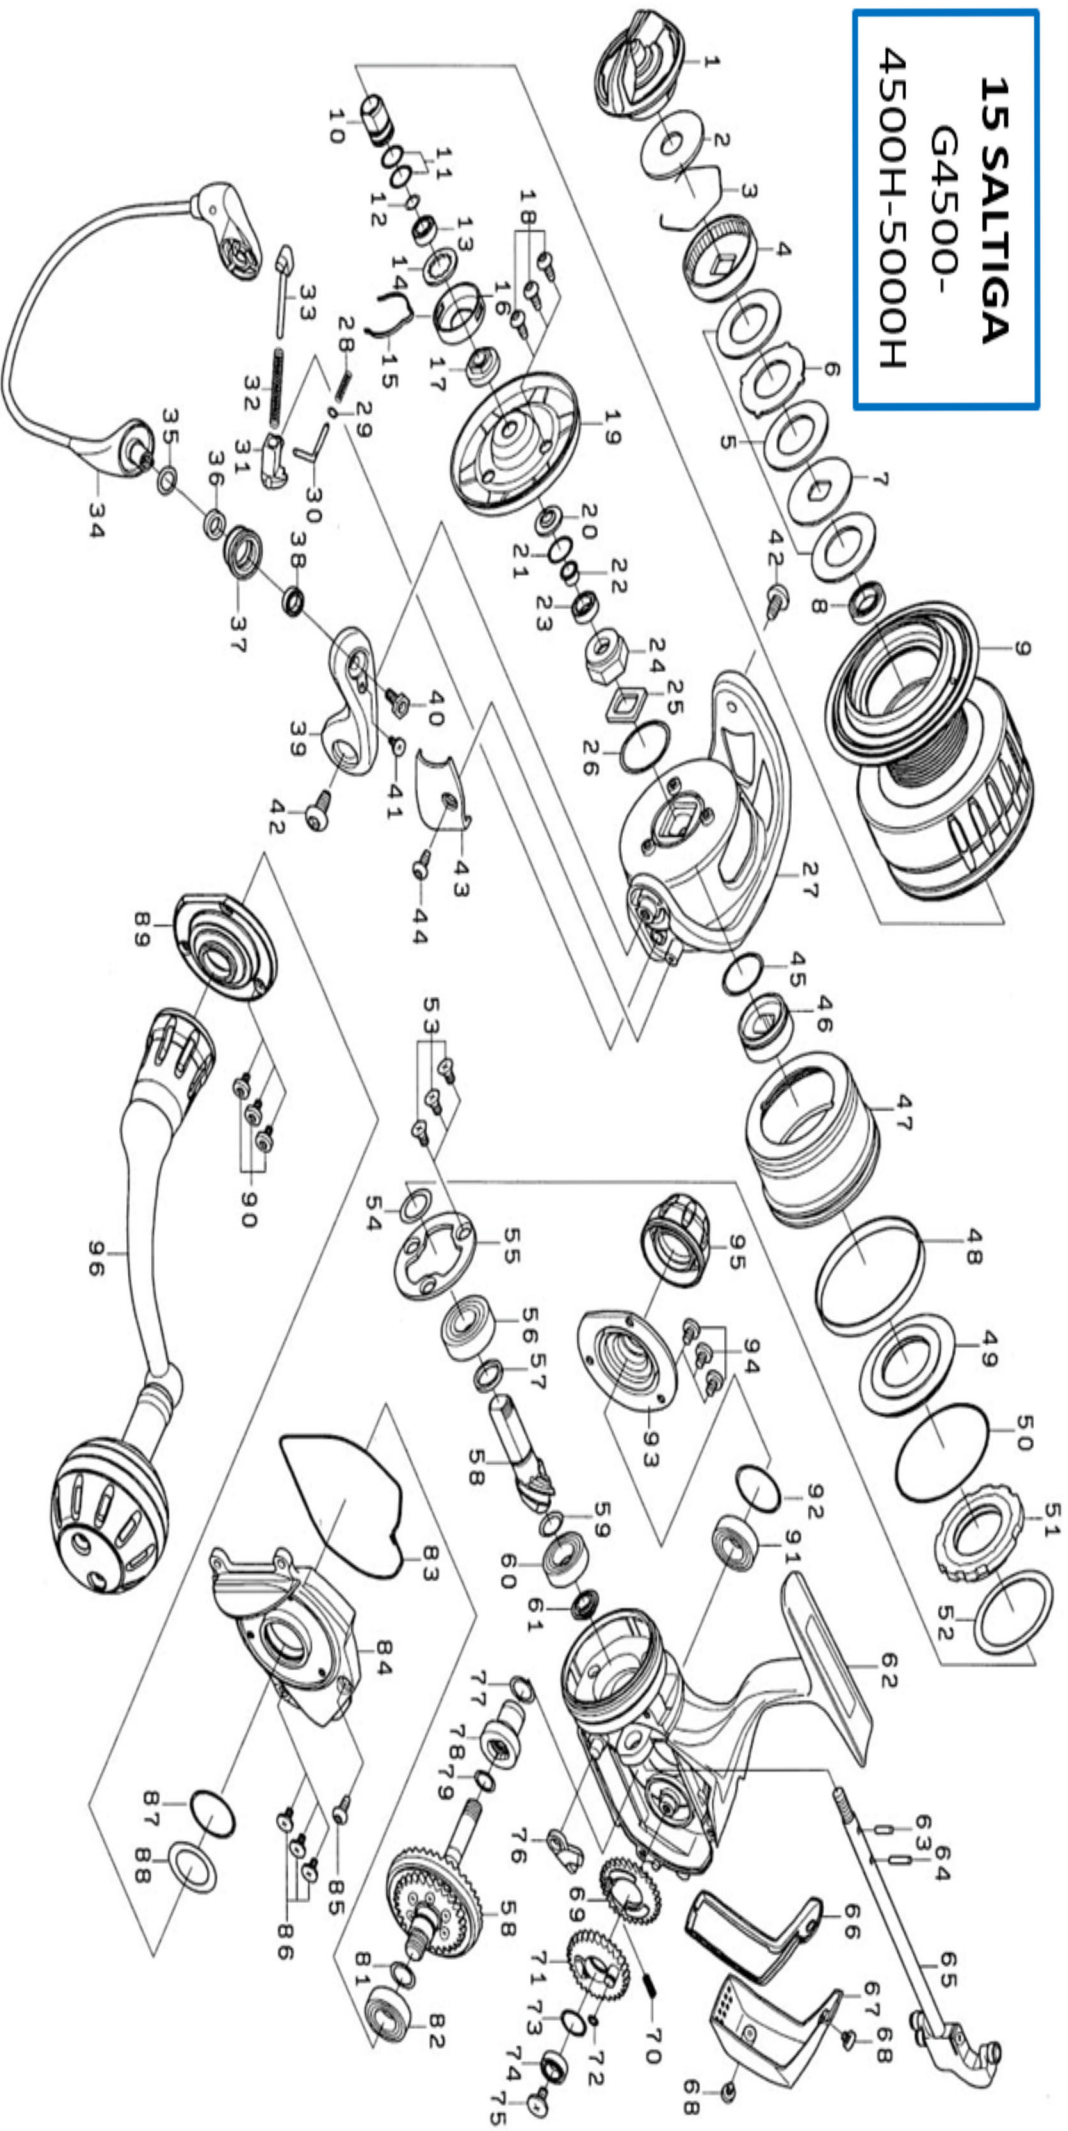

2015 SALTIGA 4500

Please quote by part number, not key number when ordering
spares@daiwaaustralia.com.au PH: 02 8644 8644

15 SALTIGA
G4500-
4500H-5000H

Please quote by part number, not key number when ordering
spares@daiwaaustralia.com.au PH: 02 8644 8644

2015 SALTIGA 4500

Key No.	Part Number	Description	Key No.	Part Number	Description
1	6J175402	DRAG KNOB	48	6H629701	RING
2	6H616701	WASHER	49	6H535301	MAGNET ASSEMBLY
3	6F710001	RING	50	6H502601	O-RING
4	6G165603	RATCHET	51	6F765401	ONEWAY CLUTCH
5	6H247202	ATD DRAG WASHER	52	6G158101	WASHER
6	6G165902	WASHER	53	6F206902	SCREW
7	6G162702	WASHER	54	63712829	WASHER
8	6E453901	BALL BEARING	55	6H501901	PLATE
9	6J175001	SPOOL ASSEMBLY	56	66355001	BALL BEARING
10	6G163101	SPOOL METAL	57	6H501801	COLLAR
11	6G163201	O-RING	58	6Z022143	PINION + DRIVE GEAR UNIT
12	6G163001	O-RING	59	6G578501	WASHER
13	6B358601	BALL BEARING	60	6G522702	BALL BEARING
14	6H505300	WASHER	61	6H501601	COLLAR
15	6B747701	LEAF SPRING	62	6J174005	BODY
16	6E122301	CAP	63	6G224101	PIN
17	6G162901	SPOOL METAL	64	6G162801	PIN
18	6H503901	SCREW	65	6J178201	MAIN SHAFT
19	6H505101	COLLAR	66	6H503001	PACKING
20	6H505001	PACKING	67	6H503102	REAR CAP
21	6G522103	WASHER	68	6G946802	SCREW
22	6H504901	COLLAR	69	6G157301	GEAR
23	6G467102	BALL BEARING	70	6G157401	SPRING
24	6H504801	NUT	71	6H501201	OSCILLATE GEAR
25	6G392201	PLATE	72	6G213001	O-RING
26	6H501001	O-RING	73	6G522100	WASHER
27	6H503202	ROTOR	74	6G467102	BALL BEARING
28	6H503401	SPRING	75	6H272201	SCREW
29	6G685401	WASHER	76	6G159301	STOPPER ASSEMBLY
30	6H503301	SHAFT	77	6G163201	O-RING
31	6H503501	COLLAR	78	6H500802	GEAR
32	6H809101	SPRING	79	6G252201	O-RING
33	6G017504	KICK ARM	81	6G163201	O-RING
34	6H504001	BAIL	82	6J042401	BALL BEARING
35	6E096500	WASHER	83	6H502101	PACKING
36	6J042801	BEARING	84	6H502006	SIDE COVER
37	6J042901	LINE ROLLER	85	6G160101	SCREW
38	6J019302	BALL BEARING	86	6H505201	SCREW
39	6H503605	ARM LEVER	87	6J042501	O-RING
40	6H504701	SCREW	88	6G529500	WASHER
41	6H842801	SCREW	89	6J174204	BODY COVER (A) L
42	6H503701	SCREW	90	6G946801	SCREW
43	6H503801	COVER(A)	91	6J042401	BALL BEARING
44	6H503901	SCREW	92	6J042501	O-RING
45	6H255001	O-RING	93	6J174104	BODY COVER (A) R
46	6H502301	CLUTCH RING	94	6G946801	SCREW
47	6H502904	NUT	95	6J174901	CAP
			96	6J174301	HANDLE ASSEMBLY