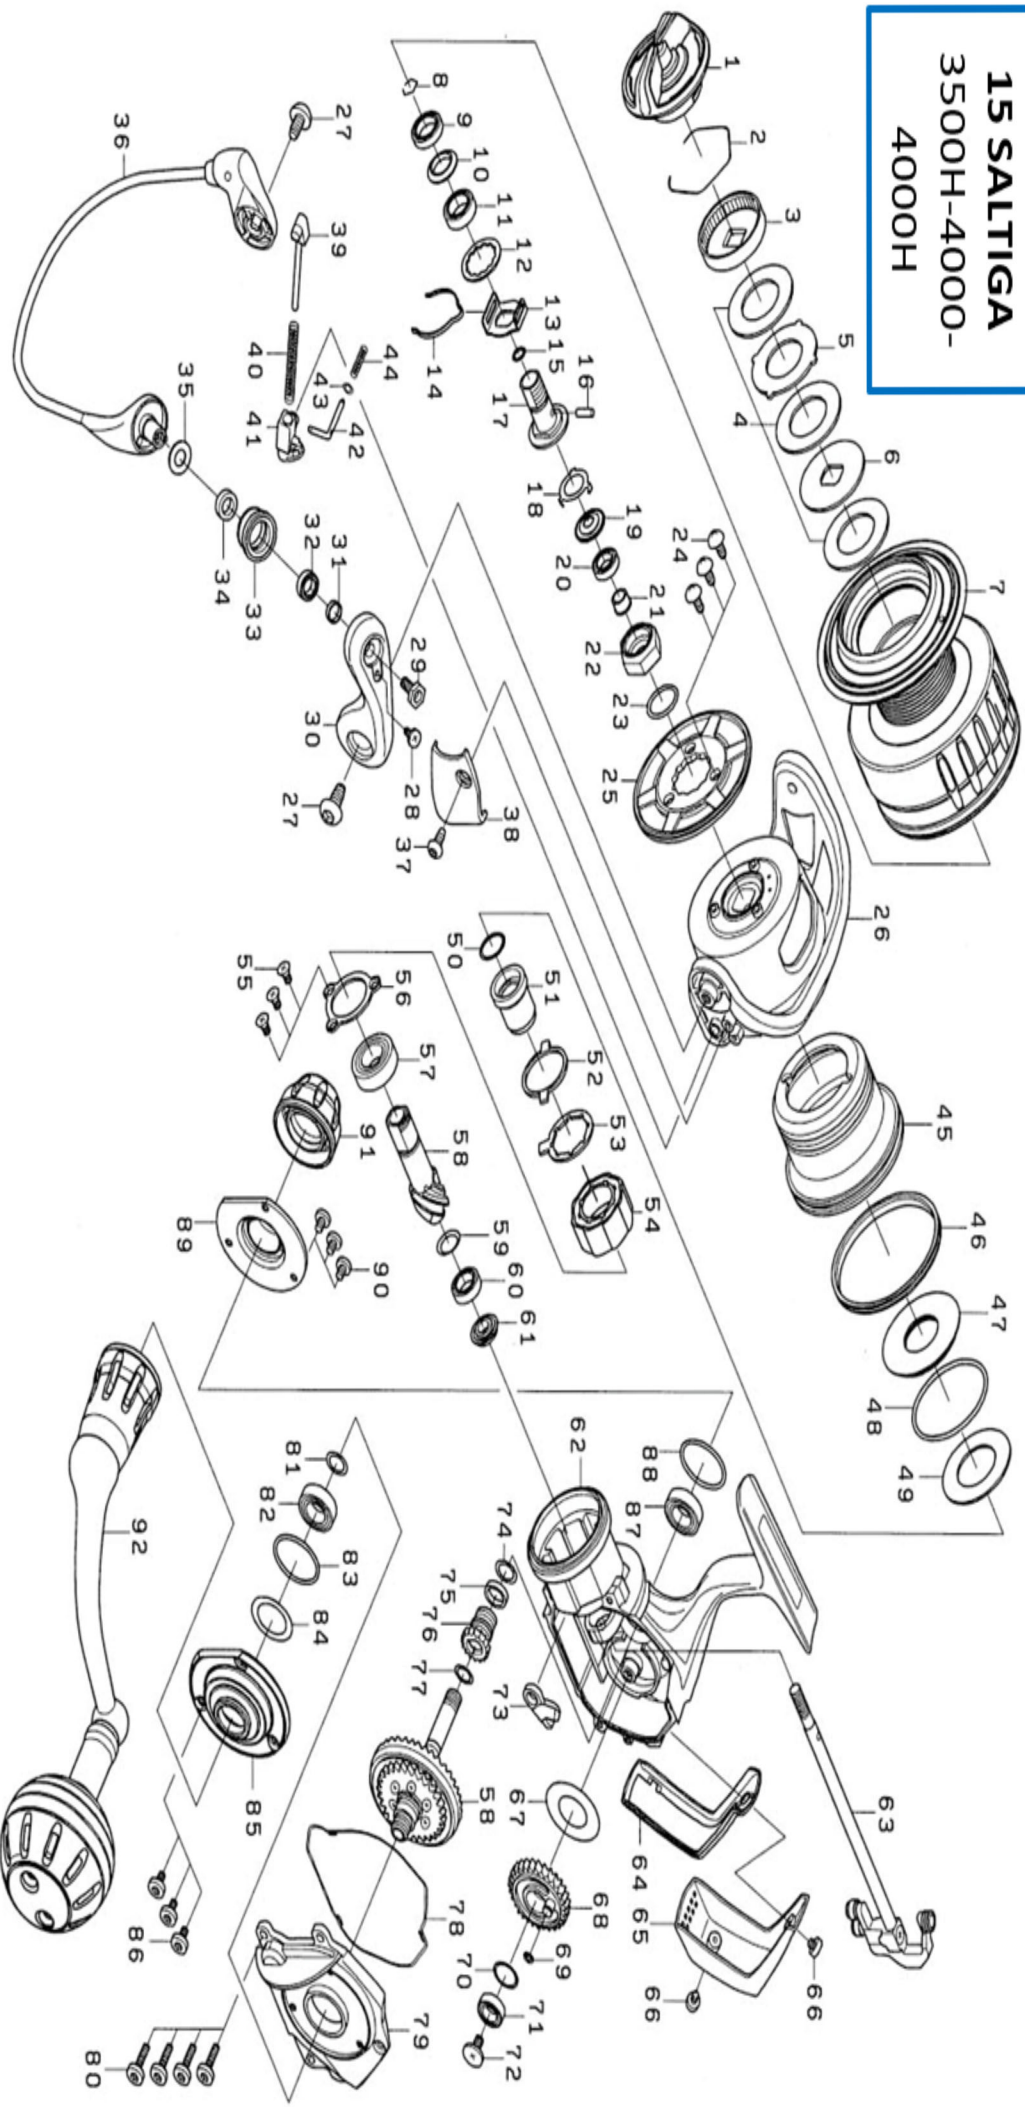

15 SALTIGA
3500H-4000-
4000H

Please quote by part number, not key number when ordering

spares@daiwaaustralia.com.au PH: 02 8644 8644

2015 SALTIGA 4000H

Key No.	Part Number	Description	Key No.	Part Number	Description
1	6J187802	DRAG KNOB	47	6H619301	MAGNET ASSEMBLY
2	6F710001	RING	48	6H452801	O-RING
3	6F895305	RATCHET	49	6H619201	WASHER
4	6H247202	ATD DRAG WASHER	50	6H620101	O-RING
5	6G165903	WASHER	51	6H619101	CLUTCH RING
6	6F644702	WASHER	52	6H690201	PLATE
7	6J188401	SPOOL ASSEMBLY	53	6H624501	PLATE
8	6G525101	RING	54	6G314501	ONEWAY CLUTCH
9	6F582501	BALL BEARING	55	6E134508	SCREW
10	6H622001	O-RING	56	6G522901	PLATE
11	6G431004	BALL BEARING	57	6G522802	BALL BEARING
12	6G903900	WASHER	58	6Z022181	PINION + DRIVE GEAR UNIT
13	6G694001	CAP	59	6G578502	SPRING WASHER
14	6H737101	LEAF SPRING	60	6G522702	BALL BEARING
15	6H621801	O-RING	61	6H618001	COLLAR
16	6F643601	PIN	62	6J185304	BODY
17	6H621701	SPOOL METAL	63	6J185901	MAIN SHAFT
18	6G524801	PLATE	64	6H619901	PACKING
19	6H621501	PACKING	65	6H620002	REAR CAP
20	6G212502	BALL BEARING	66	6G946802	SCREW
21	6H621301	COLLAR	67	6H617301	WASHER
22	6H621401	NUT	68	6H617401	OSCILLATE GEAR
23	6G162401	O-RING	69	6B853101	O-RING
24	6H417701	SCREW	70	6G522100	WASHER
25	6H621601	COLLAR	71	6G467102	BALL BEARING
26	6H620202	ROTOR	72	6H272202	SCREW
27	6H503701	SCREW	73	6H618601	STOPPER ASSEMBLY
28	6H638401	SCREW	74	6J185801	O-RING
29	6H504701	SCREW	75	6H617601	RING
30	6H620603	ARM LEVER	76	6J185601	GEAR
31	6J192901	COLLAR	77	6J185701	O-RING
32	6J019302	BALL BEARING	78	6H618901	PACKING
33	6J186601	LINE ROLLER	79	6H618805	SIDE COVER
34	6J186501	BEARING	80	6H431001	SCREW
35	6E096500	WASHER	81	6J185801	O-RING
36	6H620801	BAIL	82	6J040001	BALL BEARING
37	6H503901	SCREW	83	6J185401	O-RING
38	6H620701	COVER	84	6G529500	WASHER
39	6G017503	KICK ARM	85	6J186303	BODY COVER
40	6H736301	SPRING	86	6H401101	SCREW
41	6H620501	KICK GUIDE	87	6J040001	BALL BEARING
42	6H620301	SHAFT	88	6J185401	O-RING
43	6G685401	WASHER	89	6J185503	BODY COVER
44	6H620401	SPRING	90	6H401101	SCREW
45	6H619702	NUT	91	6J187301	CAP
46	6H619801	RING	92	6J186701	HANDLE ASSEMBLY