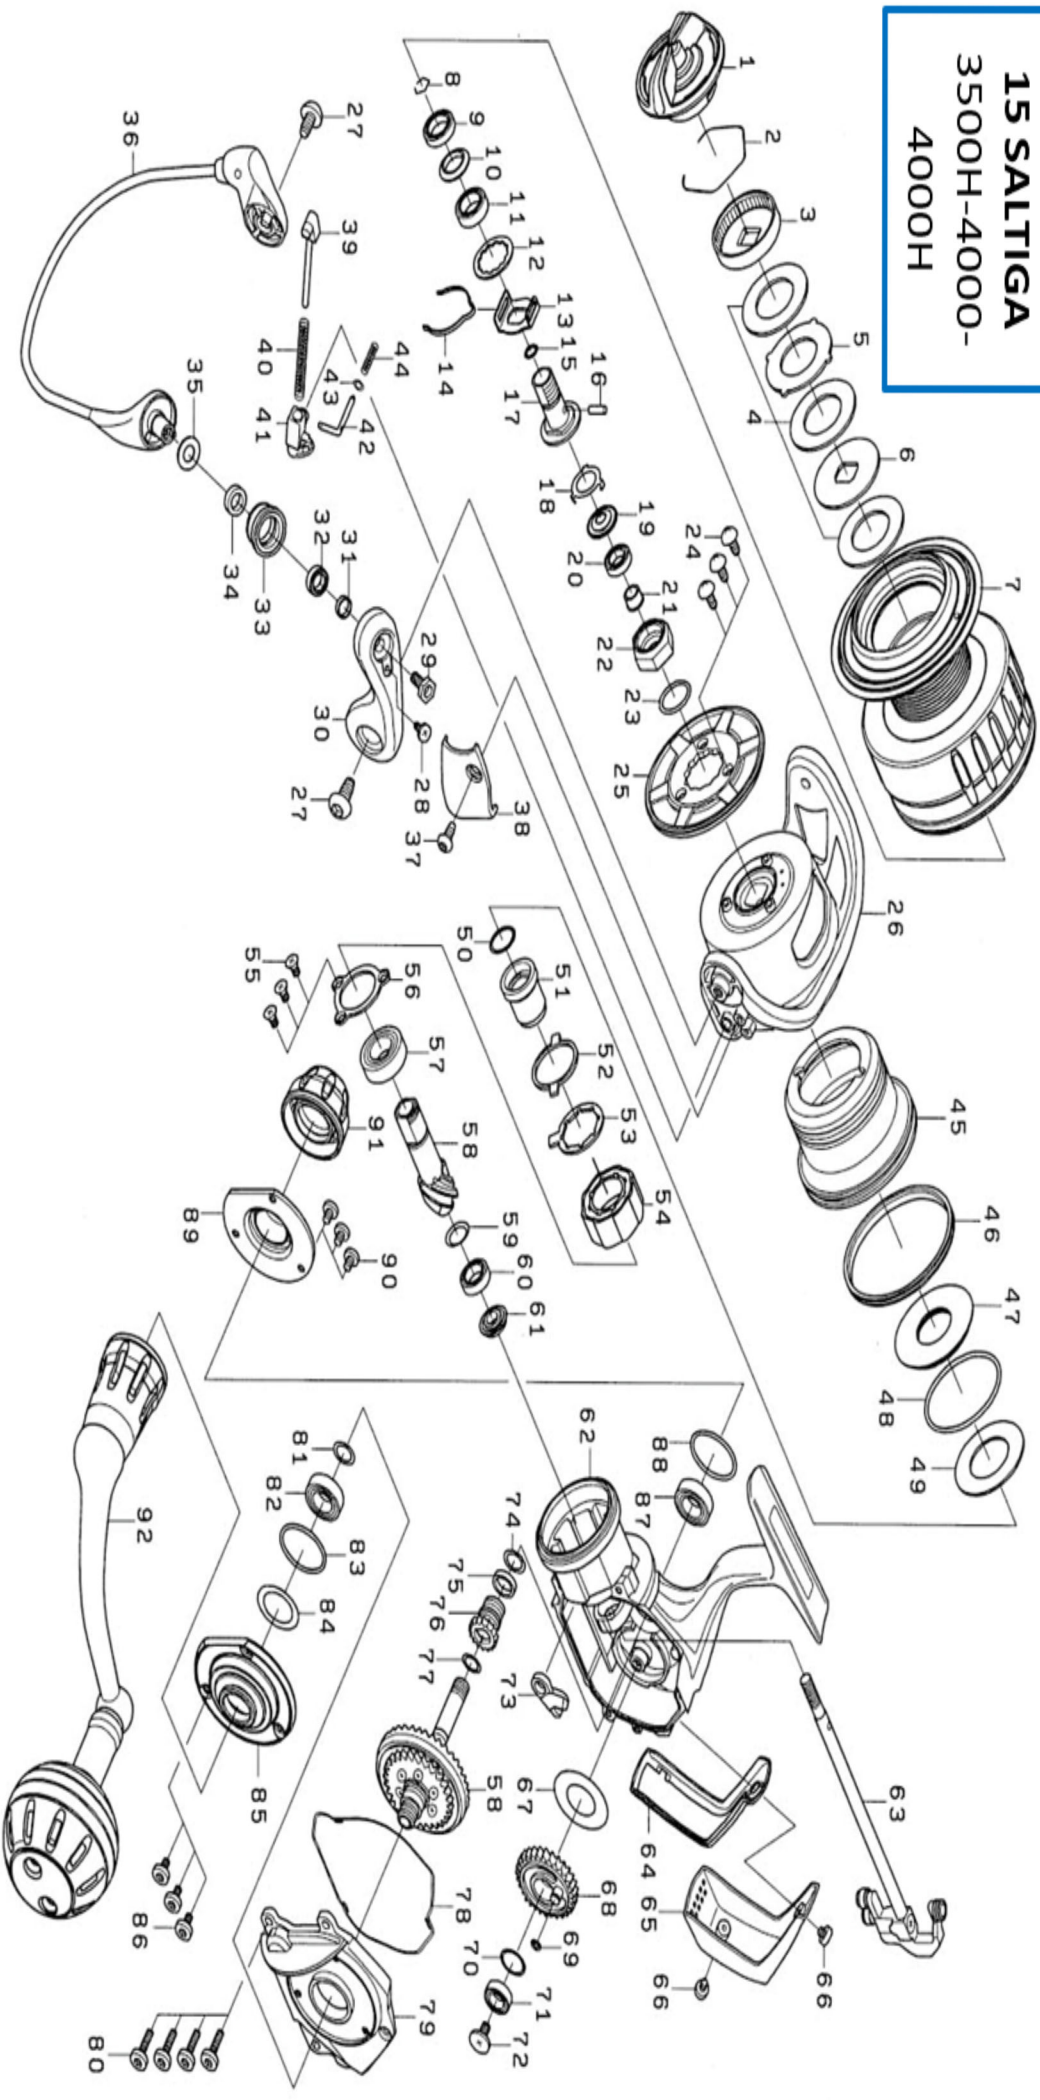

2015 SALTIGA 4000

15 SALTIGA
3500H-4000-
4000H

Please quote by part number, not key number when ordering
spares@daiwaaustralia.com.au PH: 02 8644 8644

2015 SALTIGA 4000

Key No.	Part Number	Description	Key No.	Part Number	Description
1	6J187802	DRAG KNOB	47	6H619301	MAGNET ASSEMBLY
2	6F710001	RING	48	6H452801	O-RING
3	6F895305	RATCHET	49	6H619201	WASHER
4	6H247202	ATD DRAG WASHER	50	6H620101	O-RING
5	6G165903	WASHER	51	6H619101	CLUTCH RING
6	6F644702	WASHER	52	6H690201	PLATE
7	6J188201	SPOOL ASSEMBLY	53	6H624501	PLATE
8	6G525101	RING	54	6G314501	ONEWAY CLUTCH
9	6F582501	BALL BEARING	55	6E134508	SCREW
10	6H622001	O-RING	56	6G522901	PLATE
11	6G431004	BALL BEARING	57	6G522802	BALL BEARING
12	6G903900	WASHER	58	6Z022182	PINION + DRIVE GEAR UNIT
13	6G694001	CAP	59	6G578502	SPRING WASHER
14	6H737101	LEAF SPRING	60	6G522702	BALL BEARING
15	6H621801	O-RING	61	6H618001	COLLAR
16	6F643601	PIN	62	6J185304	BODY
17	6H621701	SPOOL METAL	63	6J185901	MAIN SHAFT
18	6G524801	PLATE	64	6H619901	PACKING
19	6H621501	PACKING	65	6H620002	REAR CAP
20	6G212502	BALL BEARING	66	6G946802	SCREW
21	6H621301	COLLAR	67	6H617301	WASHER
22	6H621401	NUT	68	6H617401	OSCILLATE GEAR
23	6G162401	O-RING	69	6B853101	O-RING
24	6H417701	SCREW	70	6G522100	WASHER
25	6H621601	COLLAR	71	6G467102	BALL BEARING
26	6H620202	ROTOR	72	6H272202	SCREW
27	6H503701	SCREW	73	6H618601	STOPPER ASSEMBLY
28	6H638401	SCREW	74	6J185801	O-RING
29	6H504701	SCREW	75	6H617601	RING
30	6H620603	ARM LEVER	76	6J185601	GEAR
31	6J192901	COLLAR	77	6J185701	O-RING
32	6J019302	BALL BEARING	78	6H618901	PACKING
33	6J186601	LINE ROLLER	79	6H618806	SIDE COVER
34	6J186501	BEARING	80	6H431001	SCREW
35	6E096500	WASHER	81	6J185801	O-RING
36	6H620801	BAIL	82	6J040001	BALL BEARING
37	6H503901	SCREW	83	6J185401	O-RING
38	6H620701	COVER	84	6G529500	WASHER
39	6G017503	KICK ARM	85	6J186304	BODY COVER
40	6H736301	SPRING	86	6H401101	SCREW
41	6H620501	KICK GUIDE	87	6J040001	BALL BEARING
42	6H620301	SHAFT	88	6J185401	O-RING
43	6G685401	WASHER	89	6J185504	BODY COVER
44	6H620401	SPRING	90	6H401101	SCREW
45	6H619702	NUT	91	6J187301	CAP
46	6H619801	RING	92	6J186701	HANDLE ASSEMBLY