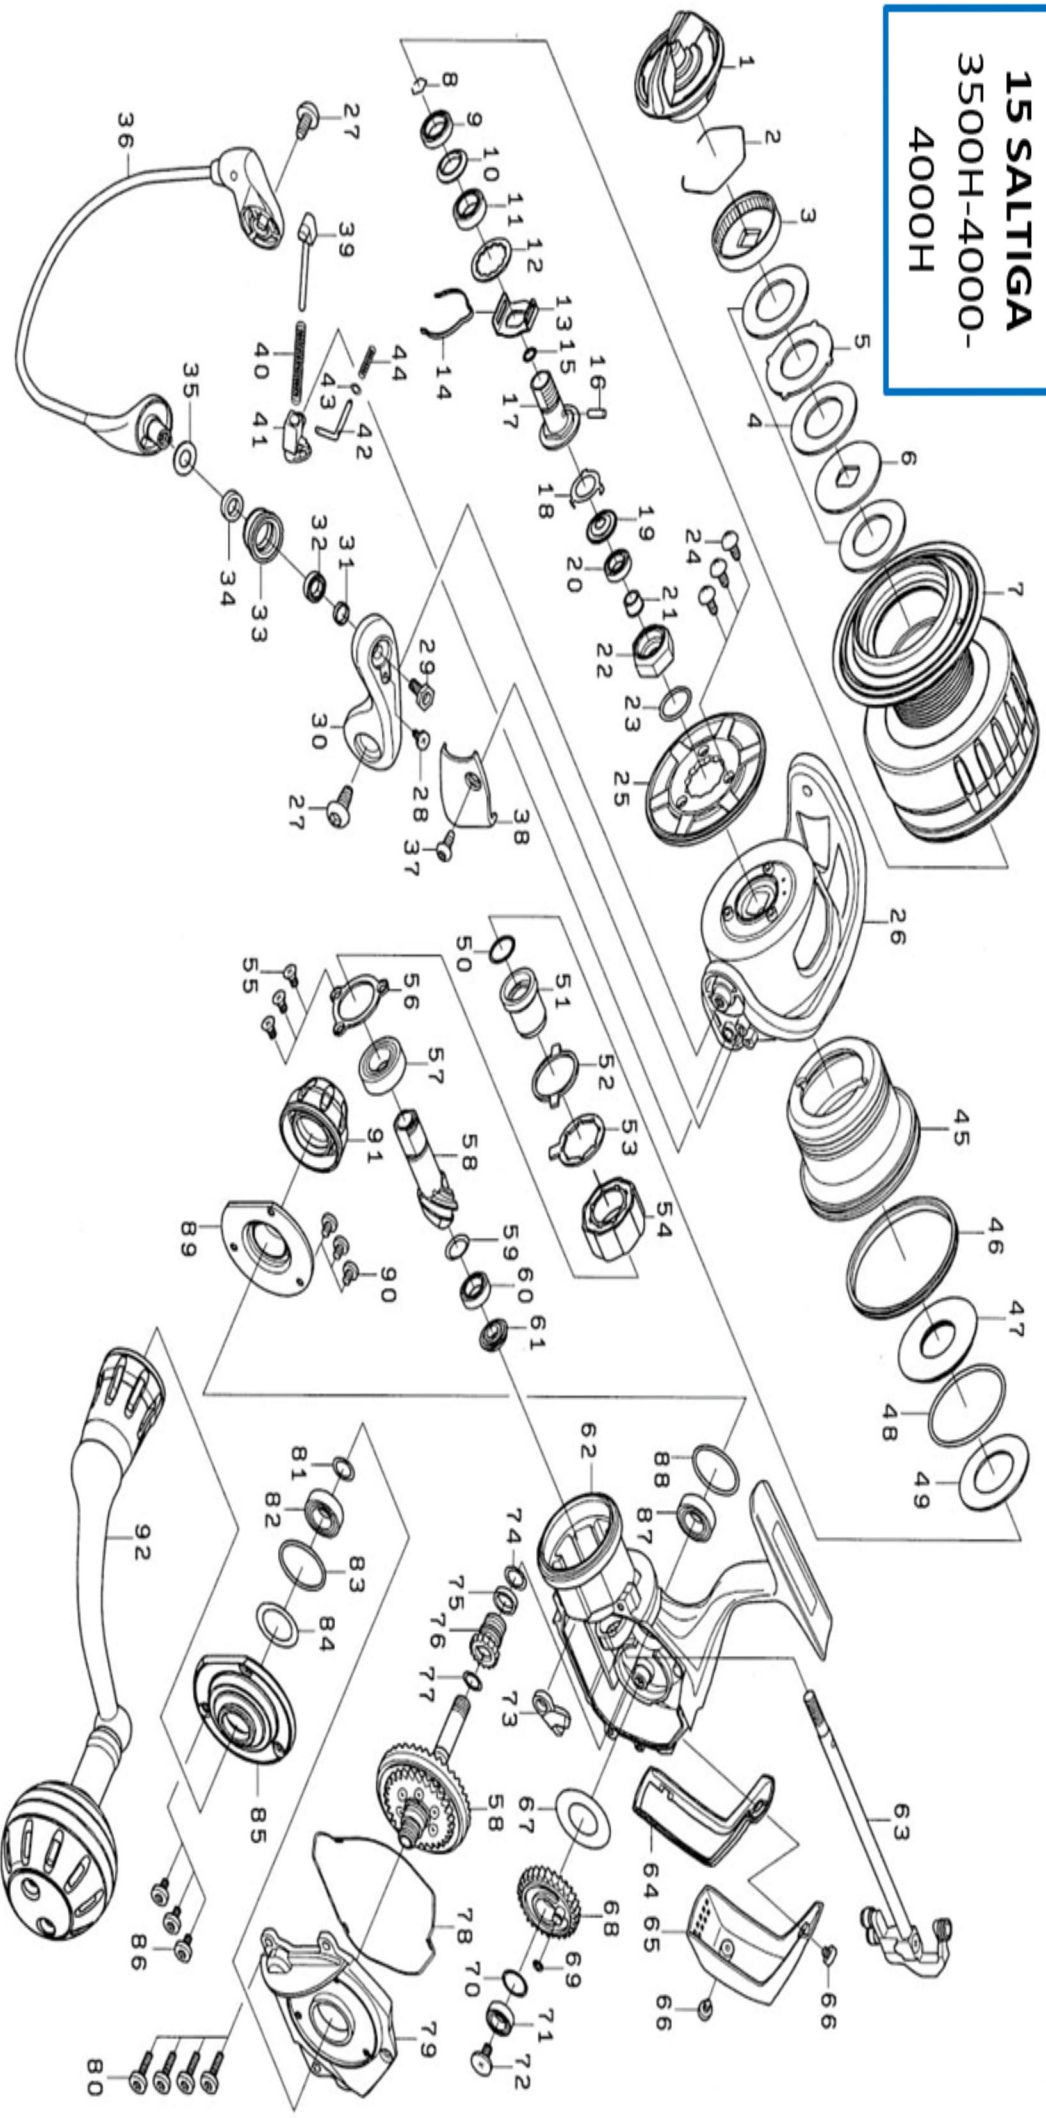

Please quote by part number, not key number when ordering
spares@daiwaaustralia.com.au PH: 02 8644 8644
2015 SALTIGA 3500H

**15 SALTIGA
3500H-4000-
4000H**

Please quote by part number, not key number when ordering
spares@daiwaaustralia.com.au PH: 02 8644 8644

2015 SALTIGA 3500H

Key No.	Part Number	Description	Key No.	Part Number	Description
1	6J187802	DRAG KNOB	47	6H619301	MAGNET ASSEMBLY
2	6F710001	RING	48	6H452801	O-RING
3	6F895305	RATCHET	49	6H619201	WASHER
4	6H247202	ATD DRAG WASHER	50	6H620101	O-RING
5	6G165903	WASHER	51	6H619101	CLUTCH RING
6	6F644702	WASHER	52	6H690201	PLATE
7	6J187401	SPOOL ASSEMBLY	53	6H624501	PLATE
8	6G525101	RING	54	6G314501	ONEWAY CLUTCH
9	6F582501	BALL BEARING	55	6E134508	SCREW
10	6H622001	O-RING	56	6G522901	PLATE
11	6G431004	BALL BEARING	57	6G522802	BALL BEARING
12	6G903900	WASHER	58	6Z022181	PINION + DRIVE GEAR UNIT
13	6G694001	CAP	59	6G578502	SPRING WASHER
14	6H737101	LEAF SPRING	60	6G522702	BALL BEARING
15	6H621801	O-RING	61	6H618001	COLLAR
16	6F643601	PIN	62	6J185304	BODY
17	6H621701	SPOOL METAL	63	6J185901	MAIN SHAFT
18	6G524801	PLATE	64	6H619901	PACKING
19	6H621501	PACKING	65	6H620002	REAR CAP
20	6G212502	BALL BEARING	66	6G946802	SCREW
21	6H621301	COLLAR	67	6H617301	WASHER
22	6H621401	NUT	68	6H617401	OSCILLATE GEAR
23	6G162401	O-RING	69	6B853101	O-RING
24	6H417701	SCREW	70	6G522100	WASHER
25	6H621601	COLLAR	71	6G467102	BALL BEARING
26	6H620202	ROTOR	72	6H272202	SCREW
27	6H503701	SCREW	73	6H618601	STOPPER ASSEMBLY
28	6H638401	SCREW	74	6J185801	O-RING
29	6H504701	SCREW	75	6H617601	RING
30	6H620603	ARM LEVER	76	6J185601	GEAR
31	6J192901	COLLAR	77	6J185701	O-RING
32	6J019302	BALL BEARING	78	6H618901	PACKING
33	6J186601	LINE ROLLER	79	6H618805	SIDE COVER
34	6J186501	BEARING	80	6H431001	SCREW
35	6E096500	WASHER	81	6J185801	O-RING
36	6H620801	BAIL	82	6J040001	BALL BEARING
37	6H503901	SCREW	83	6J185401	O-RING
38	6H620701	COVER	84	6G529500	WASHER
39	6G017503	KICK ARM	85	6J186303	BODY COVER
40	6H736301	SPRING	86	6H401101	SCREW
41	6H620501	KICK GUIDE	87	6J040001	BALL BEARING
42	6H620301	SHAFT	88	6J185401	O-RING
43	6G685401	WASHER	89	6J185503	BODY COVER
44	6H620401	SPRING	90	6H401101	SCREW
45	6H619702	NUT	91	6J187301	CAP
46	6H619801	RING	92	6J186701	HANDLE ASSEMBLY