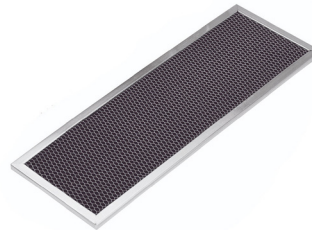

REPLACEMENT CHARCOAL FILTER

RHBB FLTR

- Replacement Charcoal Filter for RHBB DCT Interior Non-Ducted Recirculation Kit

WARNING: This product can expose you to chemicals including formaldehyde exposure, which is known to the State of California to cause cancer. For more information go to www.P65Warnings.ca.gov.