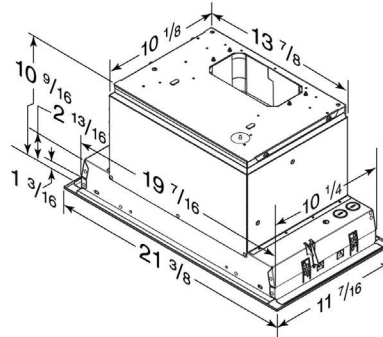

BROAN® HOOD VENTILATION SYSTEMS

600 CFM STAINLESS VENTILATOR

RHBB 600 CFM

- Available for all Fabuwood Allure wood Hoods
- Broan® SmartSense® Auto Operation adjusts the fan speed based on the heat coming from your range so you never have to worry about adjusting the speed while cooking.
- Powerful 650 Max Blower CFM and Ultra-quiet 0.5 sone at normal speed.
- WiFi connectivity enables hands-free operation with voice activation using Alexa or Google Assistant.
- 4-Speed back-lit soft touch control features a smooth, easy-to-clean surface
- Bright 2-level, heat resistant LED modules enhance your cooking experience
- Dishwasher-safe hybrid baffle filter offers superior grease capture.
- Code Ready Technology adjusts CFM down to 300 to meet make-up air codes.
- ADA compliant, remote operation is possible using a standard UL approved wall switch. Requires ADA adapter kit, HAWRKS (sold separately, contact Customer Service Team to request Custom Accessory)
- Optional non-duct recirculation kit (RHBB DCT) and filters available for indoor exhaust recirculation to suit your needs.
- Comes with Broan-NuTone one (1) year Limited Warranty. Refer to installation guide for full details.

NOTE: Dealers should refer to the Heating Appliance Manufacturer's Specifications for individual ventilation requirements. Fabuwood is not responsible for improper blower selection or installation.