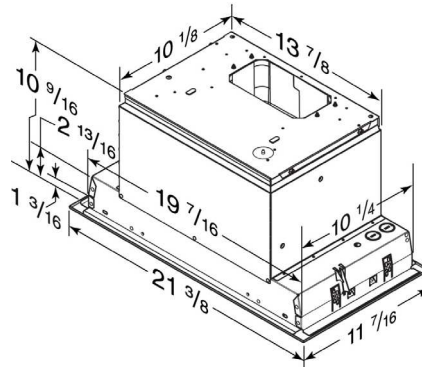

400 CFM STAINLESS VENTILATOR

RHBB 400 CFM

- Works with Fabuwood Stainless Steel Interior Hood Liners.
- Available for all Fabuwood Allure wood Hoods
- Powerful 450 MAX Blower CFM operates at 1 speed at normal speed.
- Bright 1-level, heat resistant LED modules enhance your cooking experience.
- Up-front 3-Speed rotary controls makes operation easy.
- Dishwasher-safe aluminum mesh filters feature quick-release latch for easy removal.
- ENERGY STAR certified custom range hood insert.
- Optional non-duct recirculation kit (RHBB DCT) and filters (RHBB FLTR) available for indoor exhaust recirculation to suit your needs.
- Comes with Broan-NuTone one (1) year Limited Warranty. Refer to installation guide for full details.

NOTE: Dealers should refer to the Heating Appliance Manufacturer's Specifications for individual ventilation requirements. Fabuwood is not responsible for improper blower selection or installation.