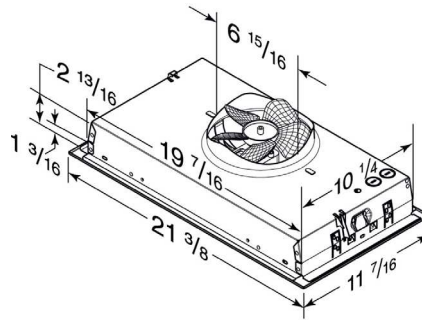

BROAN® HOOD VENTILATION SYSTEMS

250 CFM STAINLESS VENTILATOR

RHBB 250 CFM

- Works with Fabuwood Stainless Steel Interior Hood Liners
- Available for all Fabuwood Allure Wood Hoods except RHA483021
- Efficient 300 Max Blower CFM operates at 3 speeds at normal speed
- Bright 1-level, heat resistant LED modules enhance your cooking experience.
- 2-Speed rocker controls operate the fan speeds
- Easy-to-clean, fully enclosed bottom with dishwasher-safe aluminum mesh filter
- ADA compliant, remote operation is possible using a standard UL approved wall switch. Requires ADA adapter kit, HAWSK3 (sold separately, contact Customer Service Team to request Custom Accessory)
- Optional non-duct recirculation kit (RHBB DCT) and filters (RHBB FLTR) available for indoor exhaust recirculation to suit your needs.
- Comes with Broan-NuTone one (1) year Limited Warranty. Refer to installation guide for full details.

NOTE: Dealers should refer to the Heating Appliance Manufacturer's Specifications for individual ventilation requirements. Fabuwood is not responsible for improper blower selection or installation.