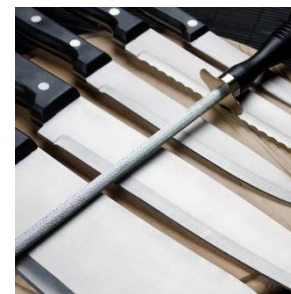

Child Safety