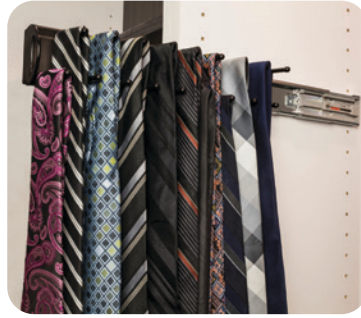

## Jewelry

**Jewelry Trays:** These felt-lined trays are a stylish way to organize multiple accessories.

*Configurations:  
4" w/ 5 compartments  
2" w/ 10 compartments*

*Colors: Grey and Black*

## Ties

**14" Tie Rack:** This pullout rack has 18 hooks that are perfect for organizing ties and scarves.

*Finishes: Dark Bronze, Satin Nickel, Polished Chrome*

**11" Fixed Mount Rack:** This versatile rack can be used to store necklaces, scarves, belts, ties, and more.