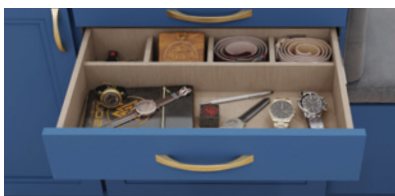

Get the most out of
your closet with our
clever products.

hardware
resources®
www.DirectCabinets.com

Wardrobe Lift

Increase your closet capacity by utilizing the overhang space with a wardrobe lift. One pull of the adjustable handle brings your overhead clothing within reach. An integrated hydraulic system ensures smooth lowering.

Lighted Closet Rod Fixture

Illuminate your morning routine by making it easier to see and select the perfect outfit with our innovative lighted rods.

Pullout Belt Rack

Our pullout belt rack makes belt storage a breeze. This rack keeps multiple belts readily accessible.

Jewelry Tray

These felt-lined trays are a stylish way to organize your accessories in a drawer.