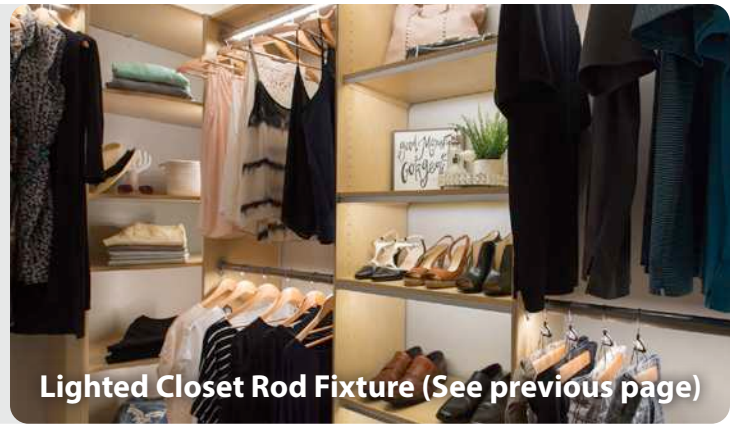

TASK lighting

Elevate your closet design with our selection of beautiful and practical lighting solutions.

Lighted Closet Rod Fixture (See previous page)