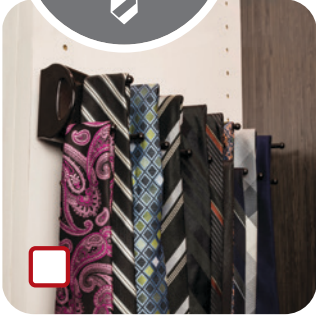

## Jewelry

**Jewelry Trays:** These felt-lined trays are a stylish way to organize multiple accessories.

*Configurations:  
4" w/ 5 compartments  
2" w/ 10 compartments*

*Colors: Grey and Black*

## Ties

**14" Tie Rack:** This pullout rack has 18 hooks that are perfect for organizing ties and scarves.

*Finishes: Dark Bronze, Satin Nickel, Polished Chrome*

**11" Fixed Mount Rack:** This versatile rack can be used to store necklaces, scarves, belts, ties, and more.