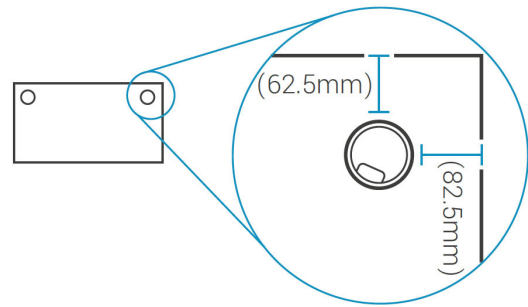

We can cut portholes anywhere on your desktop, please provide us with a diagram. This qualifies as a Made-to-Order** request.

Right Corner

FREE Standard Grommets

Grey

White

Black

Deluxe Metal Grommets

Steel