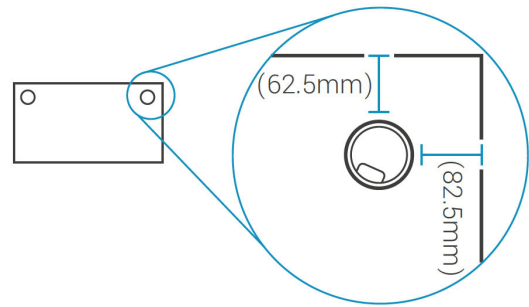

We can cut portholes anywhere on your desktop, please provide us with a diagram. This qualifies as a Made-to-Order** request.

Right Corner

FREE Standard Grommets

Grey

White

Black

Deluxe Metal Grommets

Steel