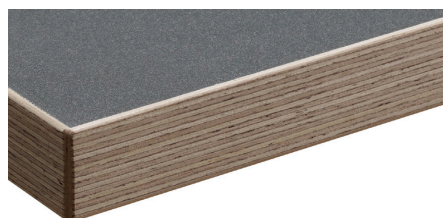

Standard Edging

All our desktops come with matching colour edging as standard.

Deluxe Plywood

Stylish plywood edging is available on **3 different laminate desktop colours.**

Deluxe Plywood Edging is available on any size or shape desk (excluding Solid Wood Tops) with a delivery time of **4 weeks.**