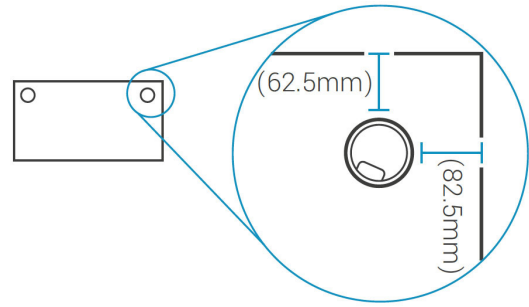

We can cut portholes anywhere on your desktop, please provide us with a diagram. This qualifies as a Made-to-Order** request.

Right Corner

FREE Standard Grommets

Grey

White

Black

Deluxe Metal Grommets

Steel