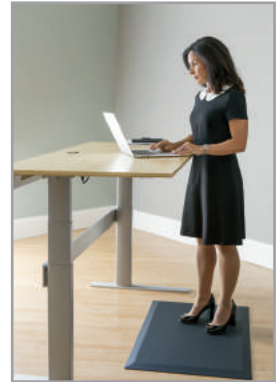

OFFICE, WORKPLACE AND MORE!

Try the CumulusPRO™ with its proprietary Cushion-Core™ Technology.

You'll be amazed by how it reduces fatigue and the dull ache that comes from standing on hard surfaces. The advantage is in its solid, one-piece polyurethane construction. It stands up to the heavy-duty demands of the workplace with a high-density core guaranteed not to lose support over time. Give your staff – and yourself – all-day cushioning comfort with a CumulusPRO Anti-Fatigue Mat. Its no-trip design means you'll increase safety while improving productivity.

GUARANTEED TO LAST. Durable construction combines with a resilient surface for longer life and fewer replacements. We're so confident we back it with a 10-year warranty and a 100% satisfaction guarantee.

- Resistant to chemicals, abrasion and punctures
- Easy to clean, anti-microbial top surface
- Guaranteed not to lose support over time

SAFE IN THE WORKPLACE. Beveled edges, a non-slip bottom and solid one-piece, 100% polyurethane construction work together to reduce trip and slip hazards.

- Beveled, no-curl edges
- Stay-flat memory technology
- No-slip bottom

ECO FRIENDLY. CumulusPRO is manufactured without formaldehyde or toxic, heavy metals. Unlike PVC products, they're also free from noxious smells or chemical leaching.

- Non-toxic and phthalate free
- No noxious smells or chemical leaching