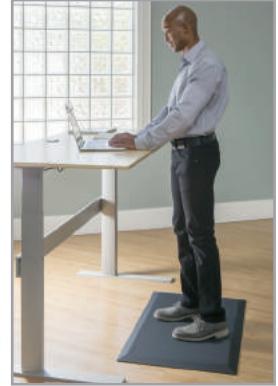

OFFICE, WORKPLACE AND MORE!

Try the CumulusPRO™ with its proprietary Cushion-Core™ Technology.

You'll be amazed by how it reduces fatigue and the dull ache that comes from standing on hard surfaces. The advantage is in its solid, one-piece polyurethane construction. It stands up to the heavy-duty demands of the workplace with a high-density core guaranteed not to lose support over time. Give your staff – and yourself – all-day cushioning comfort with a CumulusPRO Anti-Fatigue Mat. Its no-trip design means you'll increase safety while improving productivity.

GUARANTEED TO LAST. Durable construction combines with a resilient surface for longer life and fewer replacements. We're so confident we back it with a 10-year warranty and a 100% satisfaction guarantee.

- Resistant to chemicals, abrasion and punctures
- Easy to clean, anti-microbial top surface
- Guaranteed not to lose support over time

SAFE IN THE WORKPLACE. Beveled edges, a non-slip bottom and solid one-piece, 100% polyurethane construction work together to reduce trip and slip hazards.

- Beveled, no-curl edges
- Stay-flat memory technology
- No-slip bottom

ECO FRIENDLY. CumulusPRO is manufactured without formaldehyde or toxic, heavy metals. Unlike PVC products, they're also free from noxious smells or chemical leaching.

- Non-toxic and phthalate free
- No noxious smells or chemical leaching