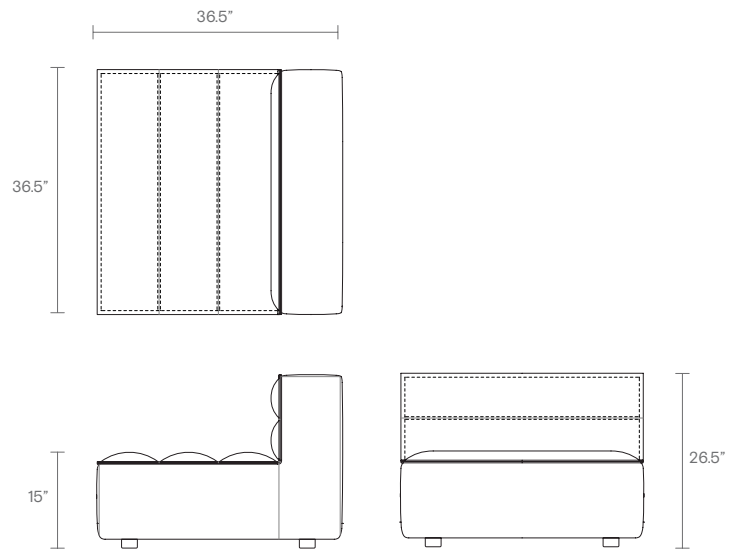

Divina Melange
Navy / 777

Divina MD
Cream / 203

Divina MD
Pink / 613

OTTOMAN MODULE

CHAIR MODULE

CORNER MODULE

Components for contemporary life.

Part & Whole Inc.
400 Catherine Street
Victoria, BC, V9A 3T1
Canada