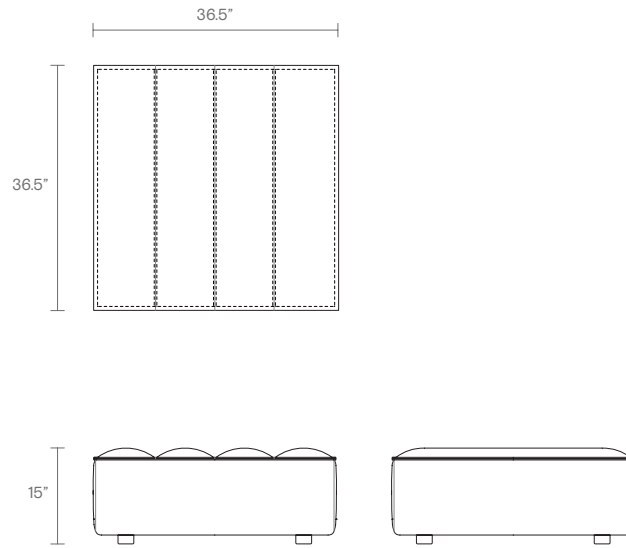

Divina Melange
Navy / 777

Divina MD
Cream / 203

Divina MD
Pink / 613

OTTOMAN MODULE

CHAIR MODULE

CORNER MODULE

Components for contemporary life.

Part & Whole Inc.
400 Catherine Street
Victoria, BC, V9A 3T1
Canada