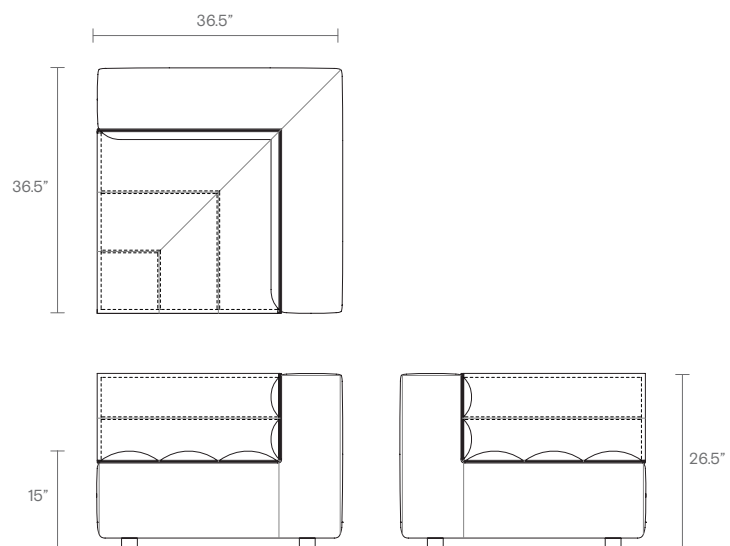

Divina Melange
Navy / 777

Divina MD
Cream / 203

Divina MD
Pink / 613

OTTOMAN MODULE

CHAIR MODULE

CORNER MODULE

Components for contemporary life.

Part & Whole Inc.
400 Catherine Street
Victoria, BC, V9A 3T1
Canada