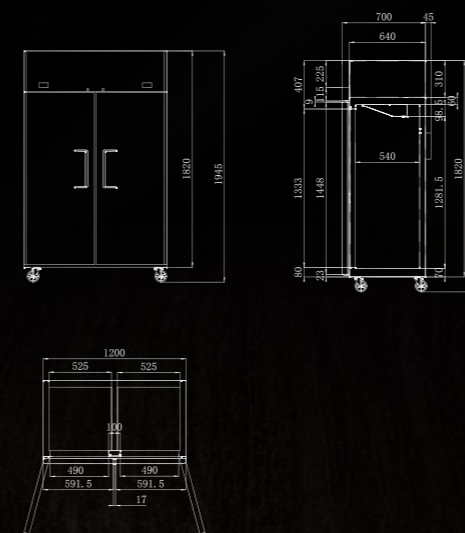

Struggling for Space - Do More with Less See Our Dual Temp Refrigerator and Freezer

YBF9239

2 YEARS WARRANTY ON ALL PARTS AND LABOUR
EXTRA 2 YEARS WARRANTY ON PARTS WHEN YOU REGISTER WITH US ONLINE

FEATURES

- Dual-temperature all-in-one fridge and freezer
- 2 door unit only 1200mm wide
- 855 LT Capacity
- Top mounted unit
- Stainless steel exterior and interior
- 2x heavy duty compressors R404 GAS (Freezer) and R134 GAS (Fridge)
- 40 degree working ambient temperature
- 2 x Carel digital controller for independent control of fridge and freezer
- Self-closing doors
- White PVC heavy duty shelving
- Heavy duty castors for easy mobility
- Standard recessed door handles
- Safety door lock
- Magnetic door gaskets
- Pre-installed shelves - 3 per door
- Interior Light

YBF9239

Capacity	840L
Power	700W
Voltage	220-240V/50Hz
Working Temp	-2°C-+8°C / -22°C--17°C
Ambient Temp	40°C
Dimensions (mm)	W1200 × D730 × H1955, 158kg
Packaging Dimensions (mm)	W1255 × D790 × H2000, 170kg