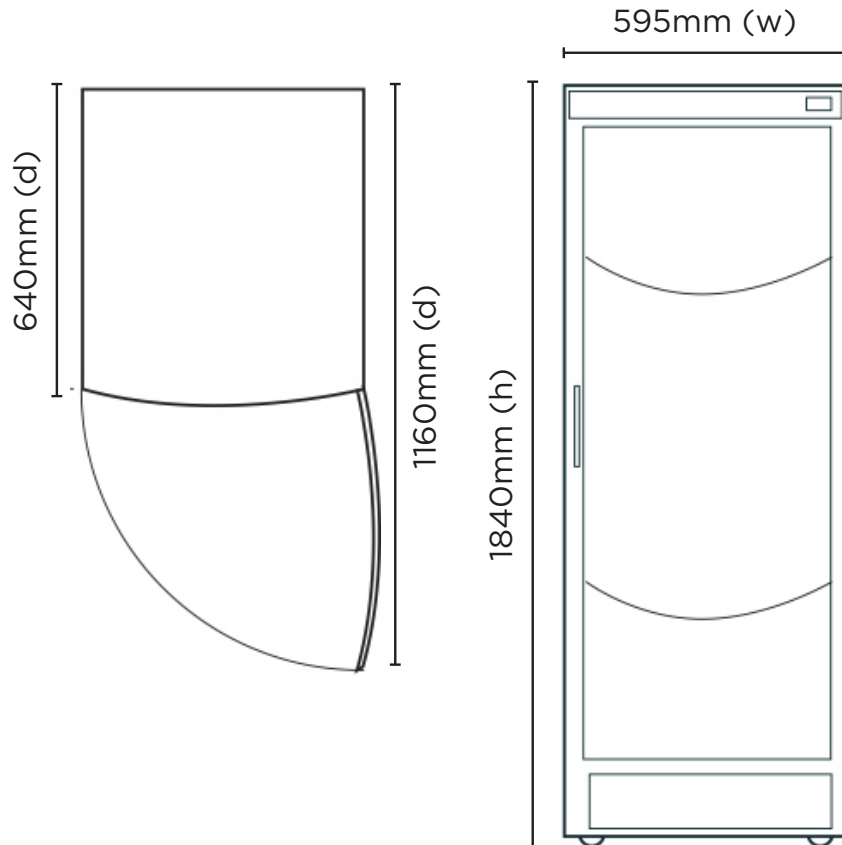

## Wine Fridge 372L - 1 Door - Curved Glass

Vertical Display & Storage

## 372L - 1 Door - Curved Glass

Vertical Display & Storage

Colour	Silver
Display Light Box	No
Internal Light	LED
No. of Doors	1
Door Type	Glass
Door Glass Type	Double glazed
Door Style	Hinged
Door Shape	Curved
Door Swing Dimension	595mm
Total Depth of door open	1160mm
Self-Closing Door	Yes
Door Lock	No
No. of Shelf Tiers incl Base	6
Shelf Type	Adjustable, wooden
Shelves Dimensions	498(w) x 394(d) mm
Temp. Controller	Analogue
Castors	Yes
Warranty	2 Years Bromic Extra Care Warranty - Labour and Parts

### DIMENSIONS

	External (mm)
Width	595
Depth	640
Height	1840
	Internal (mm)
Width	505
Depth	462
Height	1555
	Packaged (mm)
Width	665
Depth	685
Height	1950