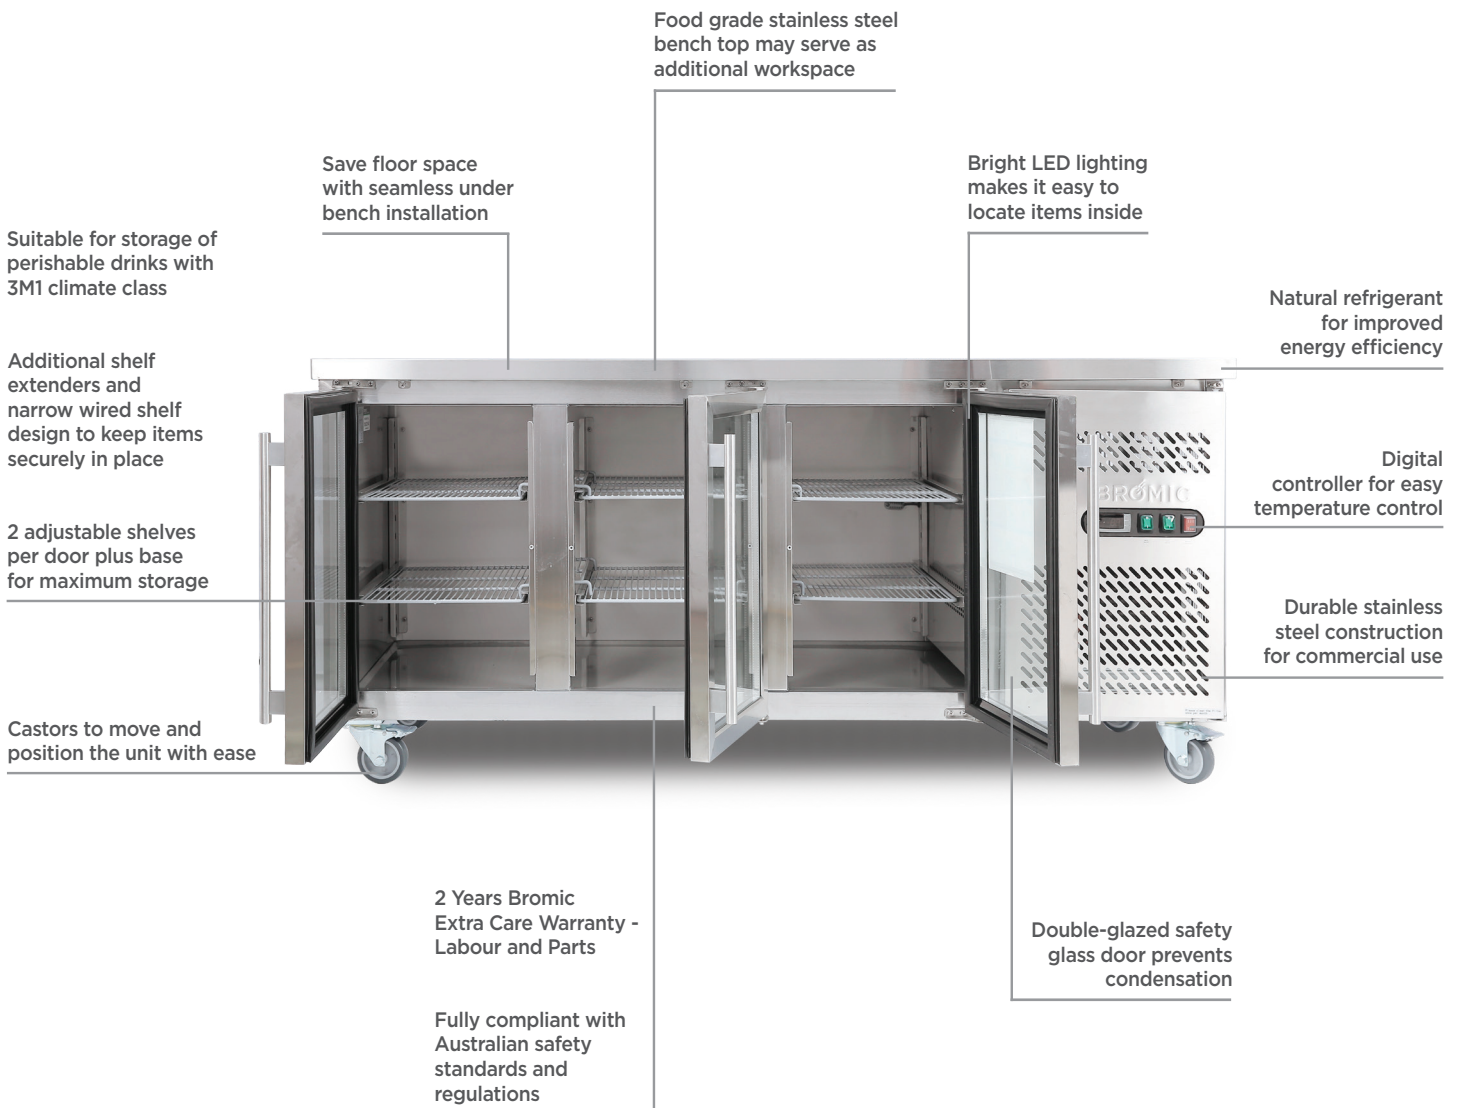

Under Bench Display Fridge 417L - 3 Doors - Glass

| Bar Fridges & Freezers

Under Bench Display Fridge 417L - 3 Doors - Glass

| Bar Fridges & Freezers

SPECIFICATIONS				DIMENSIONS	
Model Number	UBC1795GD-NR	Colour	Stainless Steel	External (mm)	
Part Number	3735211-NR	Internal Light	LED	Width	1795
Volume	138L	No. of Doors	3	Depth	730
Unit Weight	417L	Door Type	Glass	Height	850
Packaged Weight	156kg	Door Glass Type	Double glazed	Internal (mm)	
Adjustable Temp. Range	+1 to +5°C	Door Style	Hinged	Width	1337
Max. Ambient Temp.	32°C	Door Lock	No	Depth	530
Climate Class	3M1	Self-Closing Door	Yes	Height	589
Energy Consumption	4.75kWh/24h	Door Swing Dimension	371mm	Packaged (mm)	
GEMS Star Rating	2 stars	Total Depth of Door Open	1071mm	Width	1825
Refrigeration Capacity	245W	No. of Shelf Tiers inc base	3	Depth	730
Refrigerant	R600a	Shelf Type	Adjustable	Height	910
Rated Current	4.75A	Shelves Dimensions	333(w) x 530(d) mm		
Electrical Voltage	220-240V	Temp. Controller	Digital		
Frequency	50Hz	Castors	Yes		
Power Supply	Single Phase	Warranty	2 Years, Parts & Labour		
Power Plug	1 x 10A		Bromic Extra Care		
Plug Location	Bottom Right				