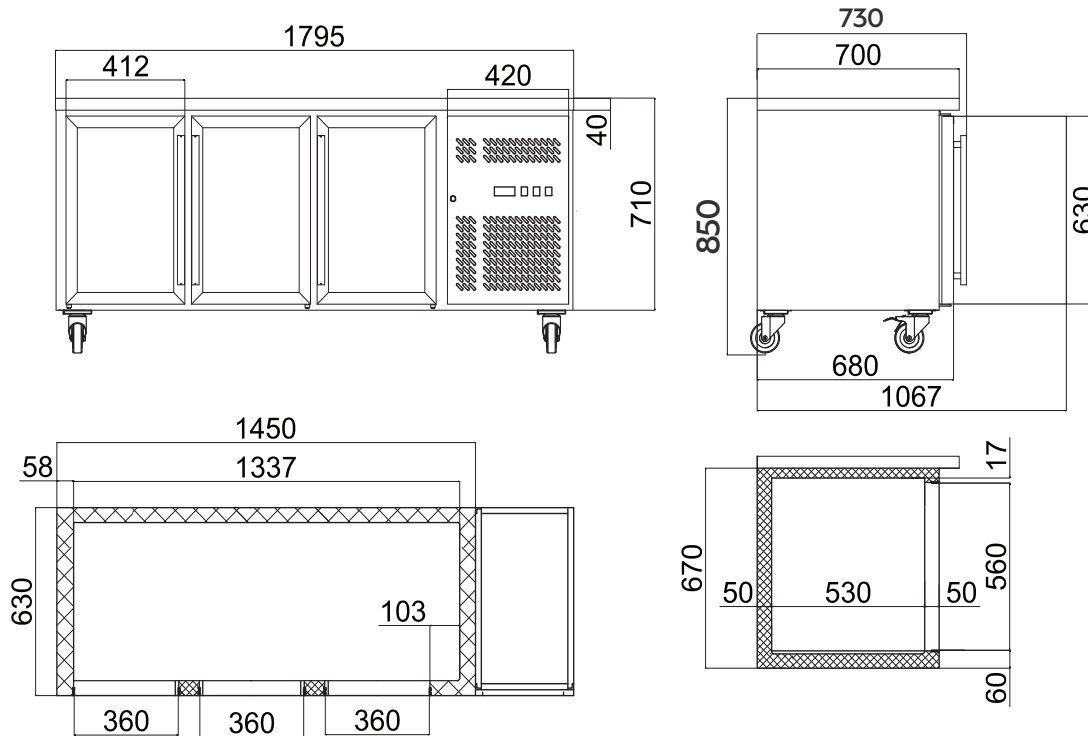

Under Bench Display Fridge 417L - 3 Doors - Glass

| Bar Fridges & Freezers

Under Bench Display Fridge 417L - 3 Doors - Glass

| Bar Fridges & Freezers

SPECIFICATIONS				DIMENSIONS	
Model Number	UBC1795GD-NR	Colour	Stainless Steel	External (mm)	
Part Number	3735211-NR	Internal Light	LED	Width	1795
Volume	138L	No. of Doors	3	Depth	730
Unit Weight	417L	Door Type	Glass	Height	850
Packaged Weight	156kg	Door Glass Type	Double glazed	Internal (mm)	
Adjustable Temp. Range	+1 to +5°C	Door Style	Hinged	Width	1337
Max. Ambient Temp.	32°C	Door Lock	No	Depth	530
Climate Class	3M1	Self-Closing Door	Yes	Height	589
Energy Consumption	4.75kWh/24h	Door Swing Dimension	371mm	Packaged (mm)	
GEMS Star Rating	2 stars	Total Depth of Door Open	1071mm	Width	1825
Refrigeration Capacity	245W	No. of Shelf Tiers inc base	3	Depth	730
Refrigerant	R600a	Shelf Type	Adjustable	Height	910
Rated Current	4.75A	Shelves Dimensions	333(w) x 530(d) mm		
Electrical Voltage	220-240V	Temp. Controller	Digital		
Frequency	50Hz	Castors	Yes		
Power Supply	Single Phase	Warranty	2 Years, Parts & Labour		
Power Plug	1 x 10A		Bromic Extra Care		
Plug Location	Bottom Right				