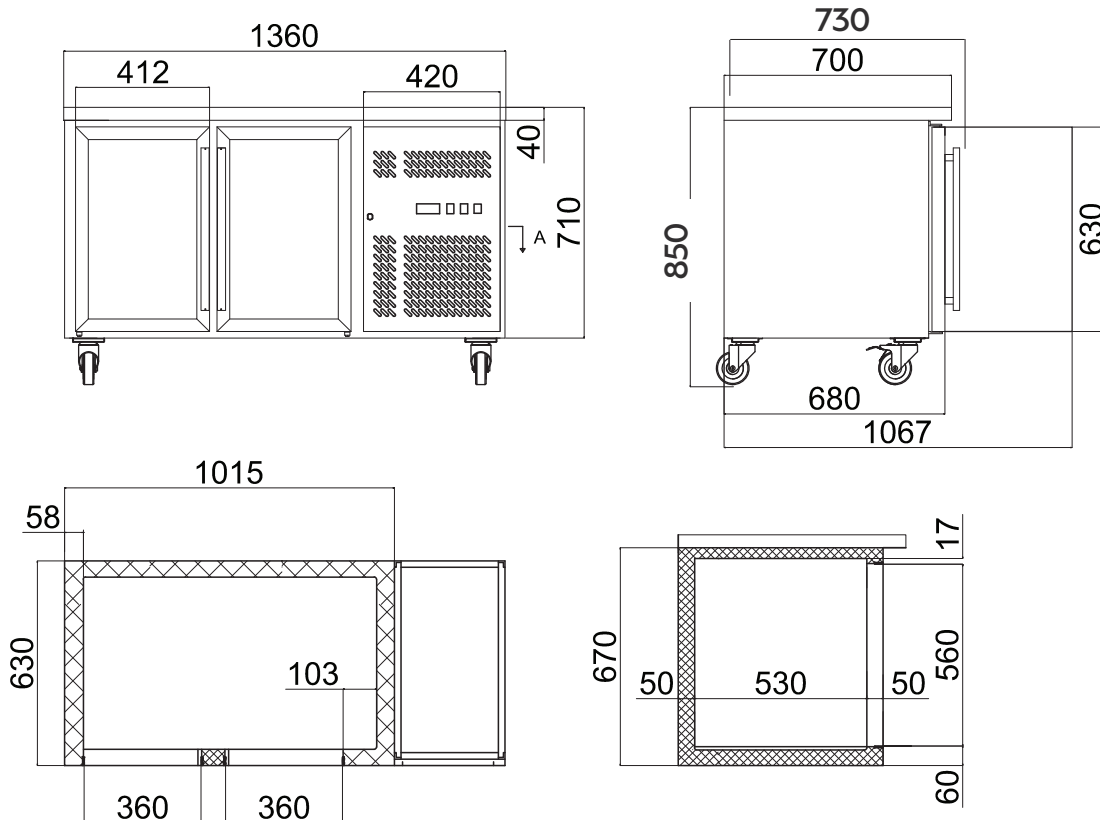

Fully compliant with Australian safety standards and regulations

Double-glazed safety glass door prevents condensation

Underbench Display Fridge 282L - 2 Door - Glass

| Bar Fridge & Freezers

SPECIFICATIONS

Cord Length	2.5m
Colour	Stainless Steel
Internal Light	LED
No. of Doors	2
Door Type	Glass
Door Glass Type	Double glazed
Door Style	Hinged
Door Lock	No
Self-Closing Door	Yes
Door Swing Dimension	371mm
Total Depth of Door Open	1071mm
No. of Shelf Tiers inc base	3
Shelf Type	Adjustable
Shelves Dimensions	330(w) x 530(d) mm
Temp. Controller	Digital
Castors	Yes
Warranty	2 Years, Parts & Labour Bromic Extra Care

DIMENSIONS

External (mm)	
Width	1360
Depth	730
Height	850

Internal (mm)	
Width	902
Depth	530
Height	589

Packaged (mm)	
Width	1390
Depth	730
Height	910