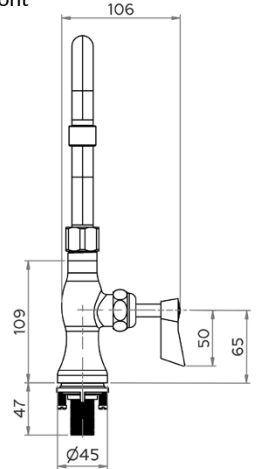

## Single Bench Mount Body with Spout

T-3MSH06 – 6" spout

T-3MSH08 – 8" spout

T-3MSH12 – 12" spout

- Full S/S construction
- Single control tap for single temperature, cold or pre-mixed water
- ½" MI BSP Inlet
- Available with a 6", 8" or 12" spout – 3 star 8LPM
- Working pressure range 150kPa-500kPa
- Maximum operating temperature 80 degrees

Top

Front

Side