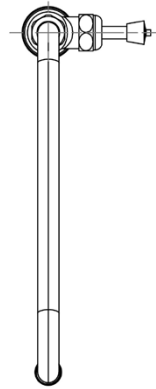

## Single Bench Mount Body with Spout

T-3MSH06 – 6" spout

T-3MSH08 – 8" spout

T-3MSH12 – 12" spout

- Full S/S construction
- Single control tap for single temperature, cold or pre-mixed water
- ½" MI BSP Inlet
- Available with a 6", 8" or 12" spout – 3 star 8LPM
- Working pressure range 150kPa-500kPa
- Maximum operating temperature 80 degrees

Top

Front

Side