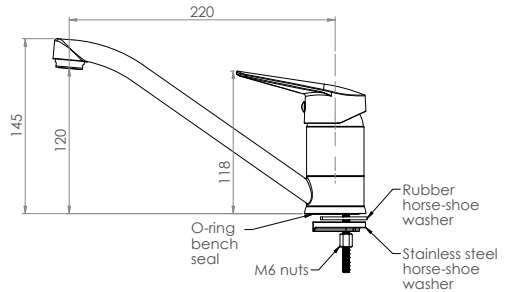

## Stainless Steel Swivel Sink Mixer

**T-3MS4MIX**

**T-3MS6MIX**

- Full S/S construction
- Available in WELS 4 star 7.5LPM or WELS 6 star 4.5LPM
- Includes flexi hoses - ½" FI BSP
- Working pressure range 150kPa-500kPa
- Maximum operating temperature 80 degrees

Side

Top

Front