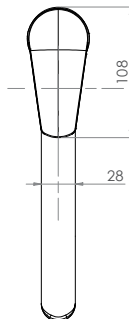

## Stainless Steel Swivel Sink Mixer

**T-3MS4MIX**

**T-3MS6MIX**

- Full S/S construction
- Available in WELS 4 star 7.5LPM or WELS 6 star 4.5LPM
- Includes flexi hoses - ½" FI BSP
- Working pressure range 150kPa-500kPa
- Maximum operating temperature 80 degrees

Side

Top

Front