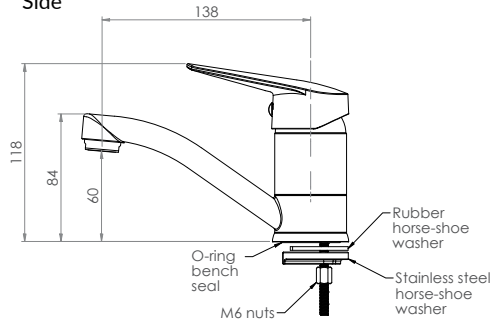

Commercial Tapware

GUARDIAN[®] TAPWARE

Stainless Steel Swivel Basin Mixer

T-3MB4MIX

T-3MB6MIX

- Full S/S construction
- Available in WELS 4 star 7.5LPM or WELS 6 star 4.5LPM
- Includes flexi hoses ½" FI BSP
- Working pressure range 150kPa-500kPa
- Maximum operating temperature 80 degrees

Side

Top

Front