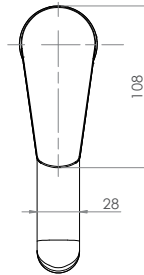

Commercial Tapware

GUARDIAN[®] TAPWARE

Stainless Steel Swivel Basin Mixer

T-3MB4MIX

T-3MB6MIX

- Full S/S construction
- Available in WELS 4 star 7.5LPM or WELS 6 star 4.5LPM
- Includes flexi hoses ½" FI BSP
- Working pressure range 150kPa-500kPa
- Maximum operating temperature 80 degrees

Side

Top

Front