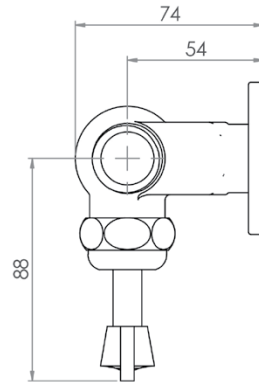

Accessories & Spare Parts

GUARDIAN[®] TAPWARE

Single Wall Mount Body

T-3M63700

- Single wall mount with 1/2" FI BSP inlet
- 3/4" MI BSP outlet
- 1/2 turn rising spindle

Top

Side

Front