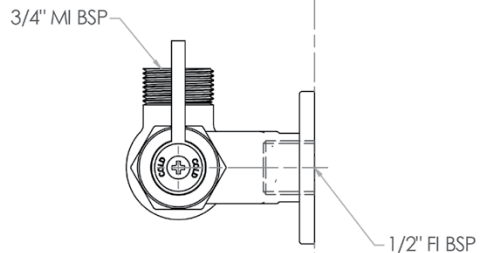

Accessories & Spare Parts

GUARDIAN[®] TAPWARE

Single Wall Mount Body

T-3M63700

- Single wall mount with 1/2" FI BSP inlet
- 3/4" MI BSP outlet
- 1/2 turn rising spindle

Top

Side

Front