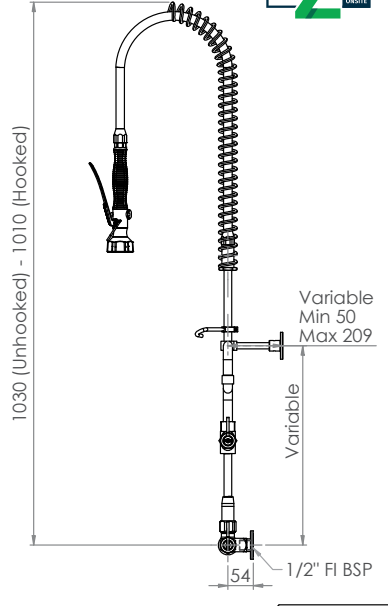

Commercial Tapware

CLEANAJET®
STAINLESS STEEL

Single Wall Mount Pre-Rinse Unit with Pot Filler

T-3M53706 – 6" pot filler

T-3M53712 – 12" pot filler

- Full S/S construction
- Single control tap for single temperature, cold or pre-mixed water
- Equipped with a water saving 6 star 4.5LPM variable trigger valve
- Available with 6" or 12" pot filler – 4 star 7.5LPM
- Fully assembled and bench tested, with a unique traceable serial number
- Working pressure range 150kPa-500kPa
- Maximum operating temperature 80 degrees

Side

Front

Top