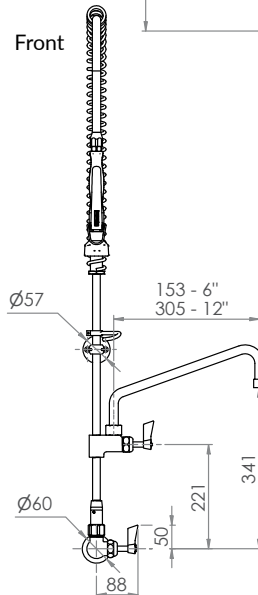

Commercial Tapware

CLEANAJET®
STAINLESS STEEL

Single Wall Mount Pre-Rinse Unit with Pot Filler

T-3M53706 – 6" pot filler

T-3M53712 – 12" pot filler

- Full S/S construction
- Single control tap for single temperature, cold or pre-mixed water
- Equipped with a water saving 6 star 4.5LPM variable trigger valve
- Available with 6" or 12" pot filler – 4 star 7.5LPM
- Fully assembled and bench tested, with a unique traceable serial number
- Working pressure range 150kPa-500kPa
- Maximum operating temperature 80 degrees

Side

Front

Top