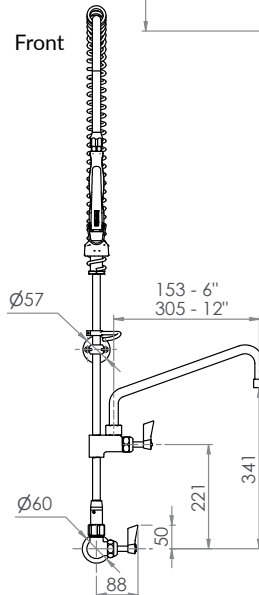

## Single Wall Mount Pre-Rinse Unit with Pot Filler

T-3M53706 – 6" pot filler

T-3M53712 – 12" pot filler

- Full S/S construction
- Single control tap for single temperature, cold or pre-mixed water
- Equipped with a water saving 6 star 4.5LPM variable trigger valve
- Available with 6" or 12" pot filler – 4 star 7.5LPM
- Fully assembled and bench tested, with a unique traceable serial number
- Working pressure range 150kPa-500kPa
- Maximum operating temperature 80 degrees

Side

Front

Top