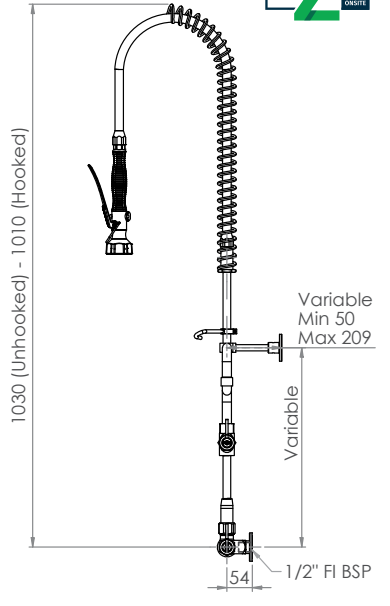

## Single Wall Mount Pre-Rinse Unit with Pot Filler

T-3M53706 – 6" pot filler

T-3M53712 – 12" pot filler

- Full S/S construction
- Single control tap for single temperature, cold or pre-mixed water
- Equipped with a water saving 6 star 4.5LPM variable trigger valve
- Available with 6" or 12" pot filler – 4 star 7.5LPM
- Fully assembled and bench tested, with a unique traceable serial number
- Working pressure range 150kPa-500kPa
- Maximum operating temperature 80 degrees

Side

Front

Top