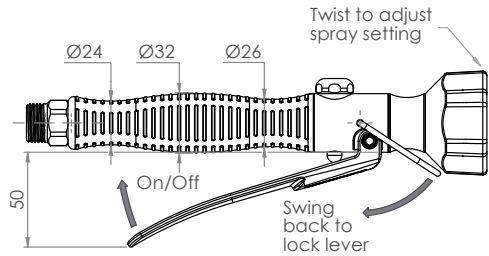

## Trigger Valve & Handle

### T-3M2951

- Full S/S construction
- Self closing high water efficient 6 star 4.5LPM VARIABLE trigger valve
- Stay open clip for prolonged use

Side

Top