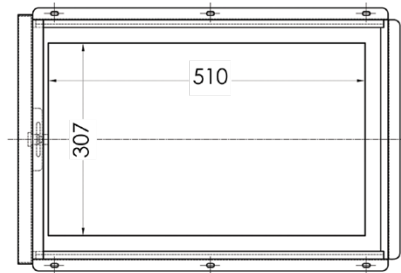

Storage & Hardware

Stainless Steel Gastronorm Drawer

SS DRAWER-1G (suits removable pans)

- Constructed from 1.2mm 304 grade stainless steel
- Heavy duty drawer slide that extends past open to allow pans to be removed with ease
- Pre-drilled fixing holes for under bench mounting
- Under bench mounted
- Lockable
- Specifically designed to allow easy access to pans

Top

Front