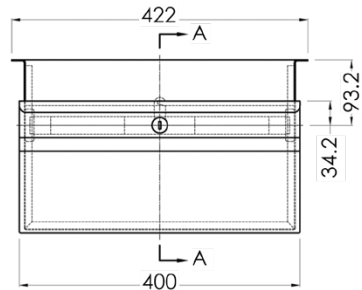

### SS DRAWER-1G (suits removable pans)

- Constructed from 1.2mm 304 grade stainless steel
- Heavy duty drawer slide that extends past open to allow pans to be removed with ease
- Pre-drilled fixing holes for under bench mounting
- Under bench mounted
- Lockable
- Specifically designed to allow easy access to pans

Top

Front

Cross Section