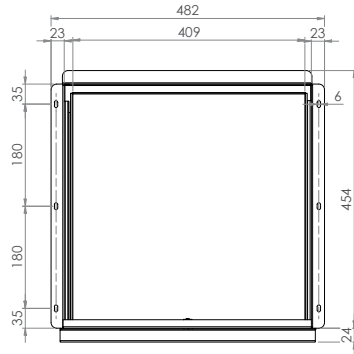

### SS CDRAWER-L

- Constructed from 1.2mm 304 grade stainless steel
- Heavy duty drawer slides
- Pre-drilled fixing holes for under bench mounting
- Optional keyed alike lock

Top

Front

Cross Section