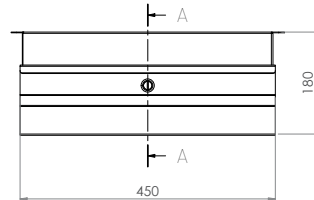

### SS CDRAWER-L

- Constructed from 1.2mm 304 grade stainless steel
- Heavy duty drawer slides
- Pre-drilled fixing holes for under bench mounting
- Optional keyed alike lock

Top

Front

Cross Section