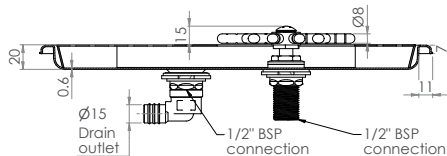

Glass & Jug Rinsers

Glass/Milk Jug Rinser with Drain Tray

R-PR-SJD300

- 1/2" MI BSP connection
- Includes drain elbow
- 114mm star diameter
- Minimum temperature - 5° celsius
- Maximum temperature - 55° celsius
- Removable grate - makes cleaning easy
- 304 grade stainless steel tray
- Watermarked

Side

R-PRP-GRVKIT

R-PRP-ACTSTAR
(Stainless steel option available)

R-PRP-OUTLET

* Exclusions apply.