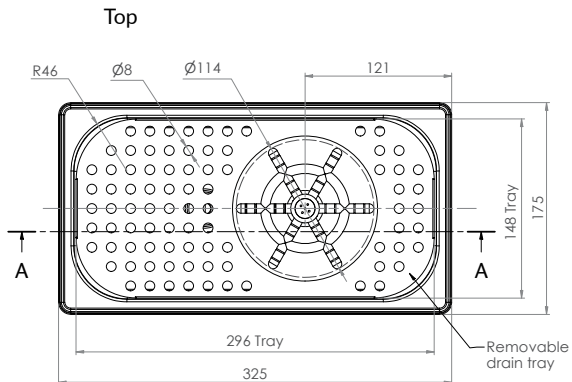

Glass & Jug Rinsers

Glass/Milk Jug Rinser with Drain Tray

R-PR-SJD300

- 1/2" MI BSP connection
- Includes drain elbow
- 114mm star diameter
- Minimum temperature - 5° celsius
- Maximum temperature - 55° celsius
- Removable grate - makes cleaning easy
- 304 grade stainless steel tray
- Watermarked

Side

R-PRP-GRVKIT

R-PRP-ACTSTAR
(Stainless steel option available)

R-PRP-OUTLET

* Exclusions apply.