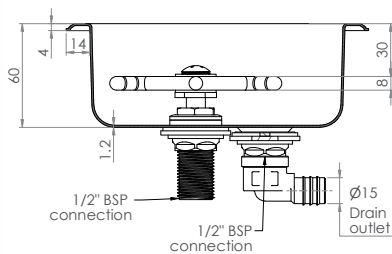

Glass & Jug Rinsers

Glass/Milk Jug Rinsers Compact

R-PR-SJ150

- 114mm star diameter
- 1/2" MI BSP connection
- Includes drain elbow
- Easy installation
- Actuator star design helps to prevent the build up of milk residue
- No sharp edges; corners are rounded for safety
- Minimum temperature - 5° celsius
- Maximum temperature - 55° celsius
- 304 stainless steel tray
- Watermarked

R-PRP-GRVKIT

Side

R-PRP-ACTSTAR (Stainless steel option available)

R-PRP-OUTLET

* Exclusions apply.