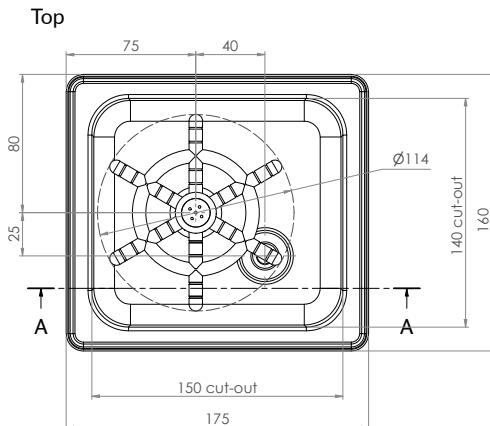

Glass & Jug Rinsers

Glass/Milk Jug Rinsers Compact

R-PR-SJ150

- 114mm star diameter
- 1/2" MI BSP connection
- Includes drain elbow
- Easy installation
- Actuator star design helps to prevent the build up of milk residue
- No sharp edges; corners are rounded for safety
- Minimum temperature - 5° celsius
- Maximum temperature - 55° celsius
- 304 stainless steel tray
- Watermarked