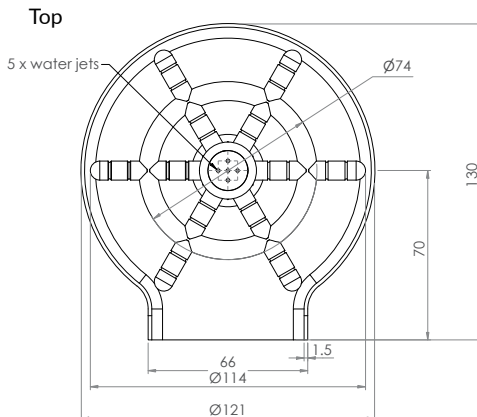

Glass & Jug Rinsers

Kitchen Sink Glass Rinsers with Round Drain Tray

R-KGR-100

- 121mm diameter tray
- 1/2" MI BSP connection
- Easy installation
- Actuator star design helps to prevent the build up of milk residue
- Minimum temperature - 5° celsius
- Maximum temperature - 55° celsius
- 304 grade stainless steel tray
- Watermarked

Side

R-PRP-GRVKIT

R-PRP-ACTSTAR

(Stainless steel option available)

* Exclusions apply.