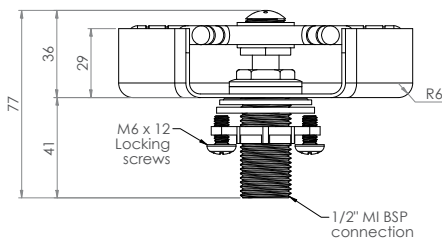

Glass & Jug Rinsers

Kitchen Sink Glass Rinsers with Round Drain Tray

R-KGR-100

- 121mm diameter tray
- 1/2" MI BSP connection
- Easy installation
- Actuator star design helps to prevent the build up of milk residue
- Minimum temperature - 5° celsius
- Maximum temperature - 55° celsius
- 304 grade stainless steel tray
- Watermarked

Side

R-PRP-GRVKIT

R-PRP-ACTSTAR

(Stainless steel option available)

* Exclusions apply.