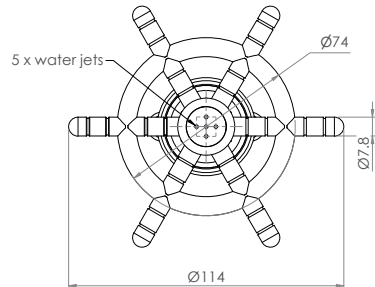

Glass & Jug Rinsers

Glass/Milk Jug Rinser Valve Assembly with Actuator Star

R-GRV

- 1/2" MI BSP connection
- 114mm star diameter
- Easy installation
- No sharp edges
- Minimum temperature - 5° celsius
- Maximum temperature - 55° celsius
- Watermarked

Top

Side

R-PRP-GRVKIT

R-PRP-ACTSTAR

(Stainless steel option available)

* Exclusions apply.