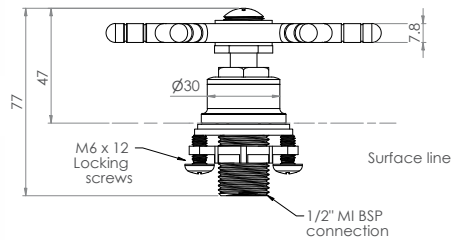

Glass & Jug Rinsers

Glass/Milk Jug Rinser Valve Assembly with Actuator Star

R-GRV

- 1/2" MI BSP connection
- 114mm star diameter
- Easy installation
- No sharp edges
- Minimum temperature - 5° celsius
- Maximum temperature - 55° celsius
- Watermarked

Top

Side

R-PRP-GRVKIT

R-PRP-ACTSTAR

(Stainless steel option available)

* Exclusions apply.