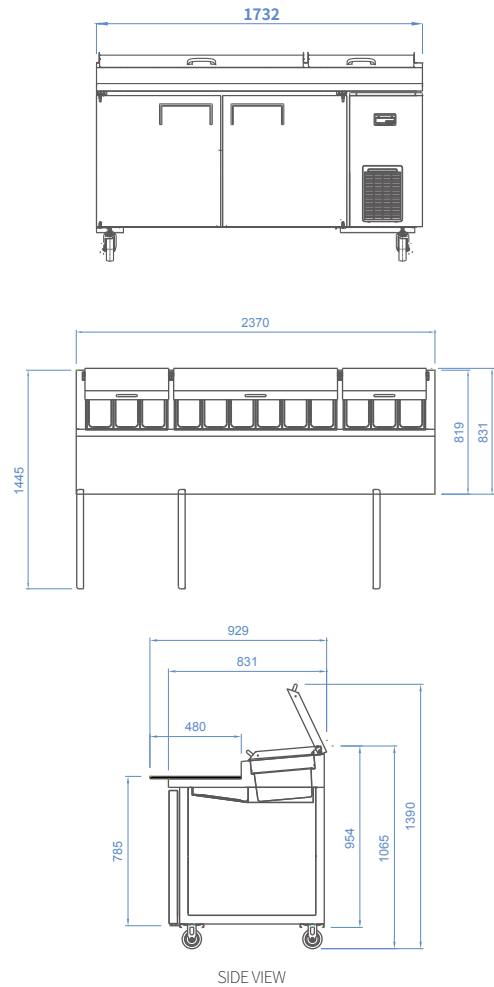

PIZZA TABLE

Fan cooling

Digital

LED lamp

SPR-67SD

SPR-93SD

G/N Pan

(Pans Included)

*Withstand temperature up to 70 °C

MODEL	SPR-67SD	SPR-93SD
Classification	Refrigerator	
Cabinet Dimension (WxDxH mm)	1732x 910 x 1094	2370x 929 x 1065
Capacity (ℓ)	450	872
Inner Temperature (°C)	1~ 8	
Ambient Temperature (°C)	38	
Refrigerant	R-134a	R-404a
Insulation Type	Polyurethane / Cyclopentane + CFC Free	
Amps (A)	2.7	3.8
Voltage (V/Hz/Ph)	240 / 50 / 1	
Weight (Kg)	105	262
Power (W)	370	660
Number of Doors	2	3
Number of Shelves	2	6
Number of Pans	9	12
Number of Hood	2	3
Compressor (HP)	1/3	1/2
Power Plug	10A	