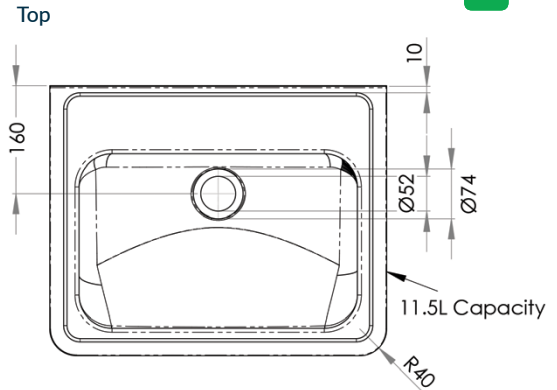

Sinks & Basins

Wall Mounted Hand Basin

HB

HB-1TH

HB-2TH

HB-3TH

HBB (*Hand basin wall brackets*)

Brackets sold separately

- 11.5 litre capacity
- Constructed from 1mm 304 grade stainless steel
- Radius fascia for safety
- Wall mounted
- 50mm splashback
- 40mm outlet – Suits PW40 & SSBW-40
- Mirror polish finish
- Available in 1, 2 or 3 tap hole configurations
- Taphole position and size to be indicated when ordering

Front

Cross Section

Use optional
SAFETEE-STRIP
for no sharp edges