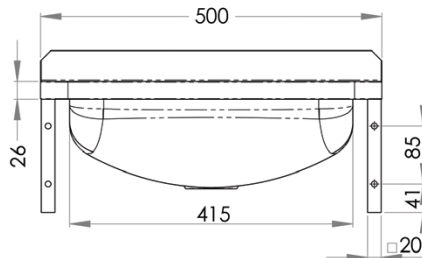

Sinks & Basins

Wall Mounted Hand Basin

HB

HB-1TH

HB-2TH

HB-3TH

HBB (*Hand basin wall brackets*)

Brackets sold separately

- 11.5 litre capacity
- Constructed from 1mm 304 grade stainless steel
- Radius fascia for safety
- Wall mounted
- 50mm splashback
- 40mm outlet – Suits PW40 & SSBW-40
- Mirror polish finish
- Available in 1, 2 or 3 tap hole configurations
- Taphole position and size to be indicated when ordering

Front

Cross Section

Use optional
SAFETEE-STRIP
for no sharp edges