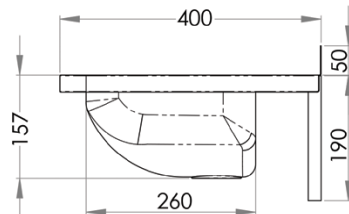

Sinks & Basins

Wall Mounted Hand Basin

HB

HB-1TH

HB-2TH

HB-3TH

HBB (*Hand basin wall brackets*)

Brackets sold separately

- 11.5 litre capacity
- Constructed from 1mm 304 grade stainless steel
- Radius fascia for safety
- Wall mounted
- 50mm splashback
- 40mm outlet – Suits PW40 & SSBW-40
- Mirror polish finish
- Available in 1, 2 or 3 tap hole configurations
- Taphole position and size to be indicated when ordering

Front

Cross Section

Use optional
SAFETEE-STRIP
for no sharp edges