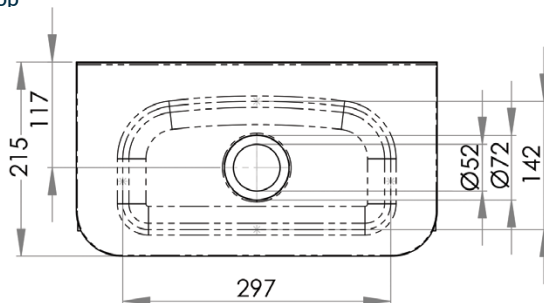

Sinks & Basins

Compact Hand Basin

HBC

- 3.1 litre capacity
- Constructed from 1mm 304 grade stainless steel
- Radius fascia for safety
- 40mm splashback
- 40mm outlet – Suits PW40 & SSBW-40
- Comes complete with wall brackets
- Left or right tap hole on request
- Taphole position and size to be indicated when ordering

Top

Front

Cross Section

Use optional SAFETEE-STRIP for no sharp edges