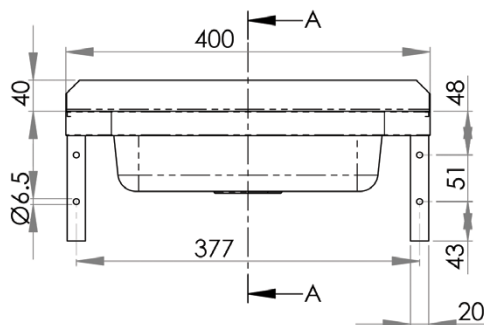

Sinks & Basins

Compact Hand Basin

HBC

- 3.1 litre capacity
- Constructed from 1mm 304 grade stainless steel
- Radius fascia for safety
- 40mm splashback
- 40mm outlet – Suits PW40 & SSBW-40
- Comes complete with wall brackets
- Left or right tap hole on request
- Taphole position and size to be indicated when ordering

Top

Front

Cross Section

Use optional SAFETEE-STRIP for no sharp edges