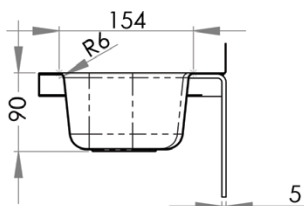

Sinks & Basins

Compact Hand Basin

HBC

- 3.1 litre capacity
- Constructed from 1mm 304 grade stainless steel
- Radius fascia for safety
- 40mm splashback
- 40mm outlet – Suits PW40 & SSBW-40
- Comes complete with wall brackets
- Left or right tap hole on request
- Taphole position and size to be indicated when ordering

Top

Front

Cross Section

Use optional SAFETEE-STRIP for no sharp edges