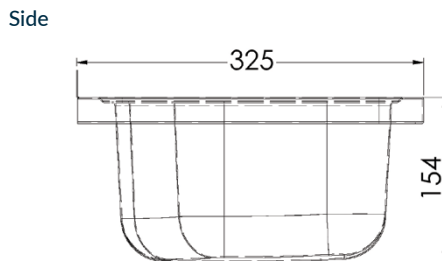

Sinks & Basins

Compact 11L Hand Basin

HB11C

- 304 grade stainless steel
- Space saving design
- 11L capacity
- 30mm splashback
- Mirror polish finish
- Full stainless steel brackets
- Complete with 40mm plug and waste
- Left or right tap hole on request
- Taphole position and size to be indicated when ordering

Use optional SAFETEE-STRIP
for no sharp edges