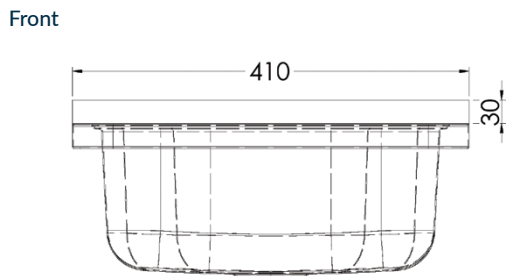

Sinks & Basins

Compact 11L Hand Basin

HB11C

- 304 grade stainless steel
- Space saving design
- 11L capacity
- 30mm splashback
- Mirror polish finish
- Full stainless steel brackets
- Complete with 40mm plug and waste
- Left or right tap hole on request
- Taphole position and size to be indicated when ordering

Use optional SAFETEE-STRIP
for no sharp edges