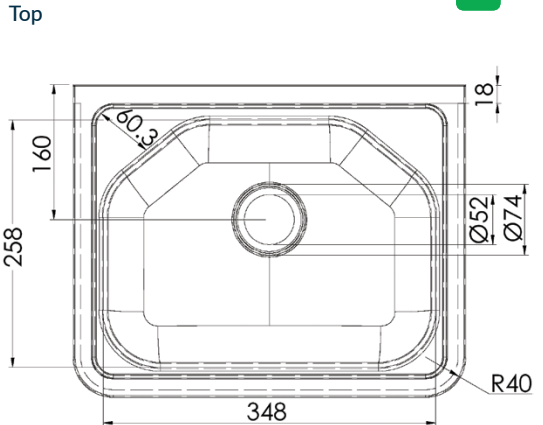

Sinks & Basins

Compact 11L Hand Basin

HB11C

- 304 grade stainless steel
- Space saving design
- 11L capacity
- 30mm splashback
- Mirror polish finish
- Full stainless steel brackets
- Complete with 40mm plug and waste
- Left or right tap hole on request
- Taphole position and size to be indicated when ordering

Use optional SAFETEE-STRIP
for no sharp edges