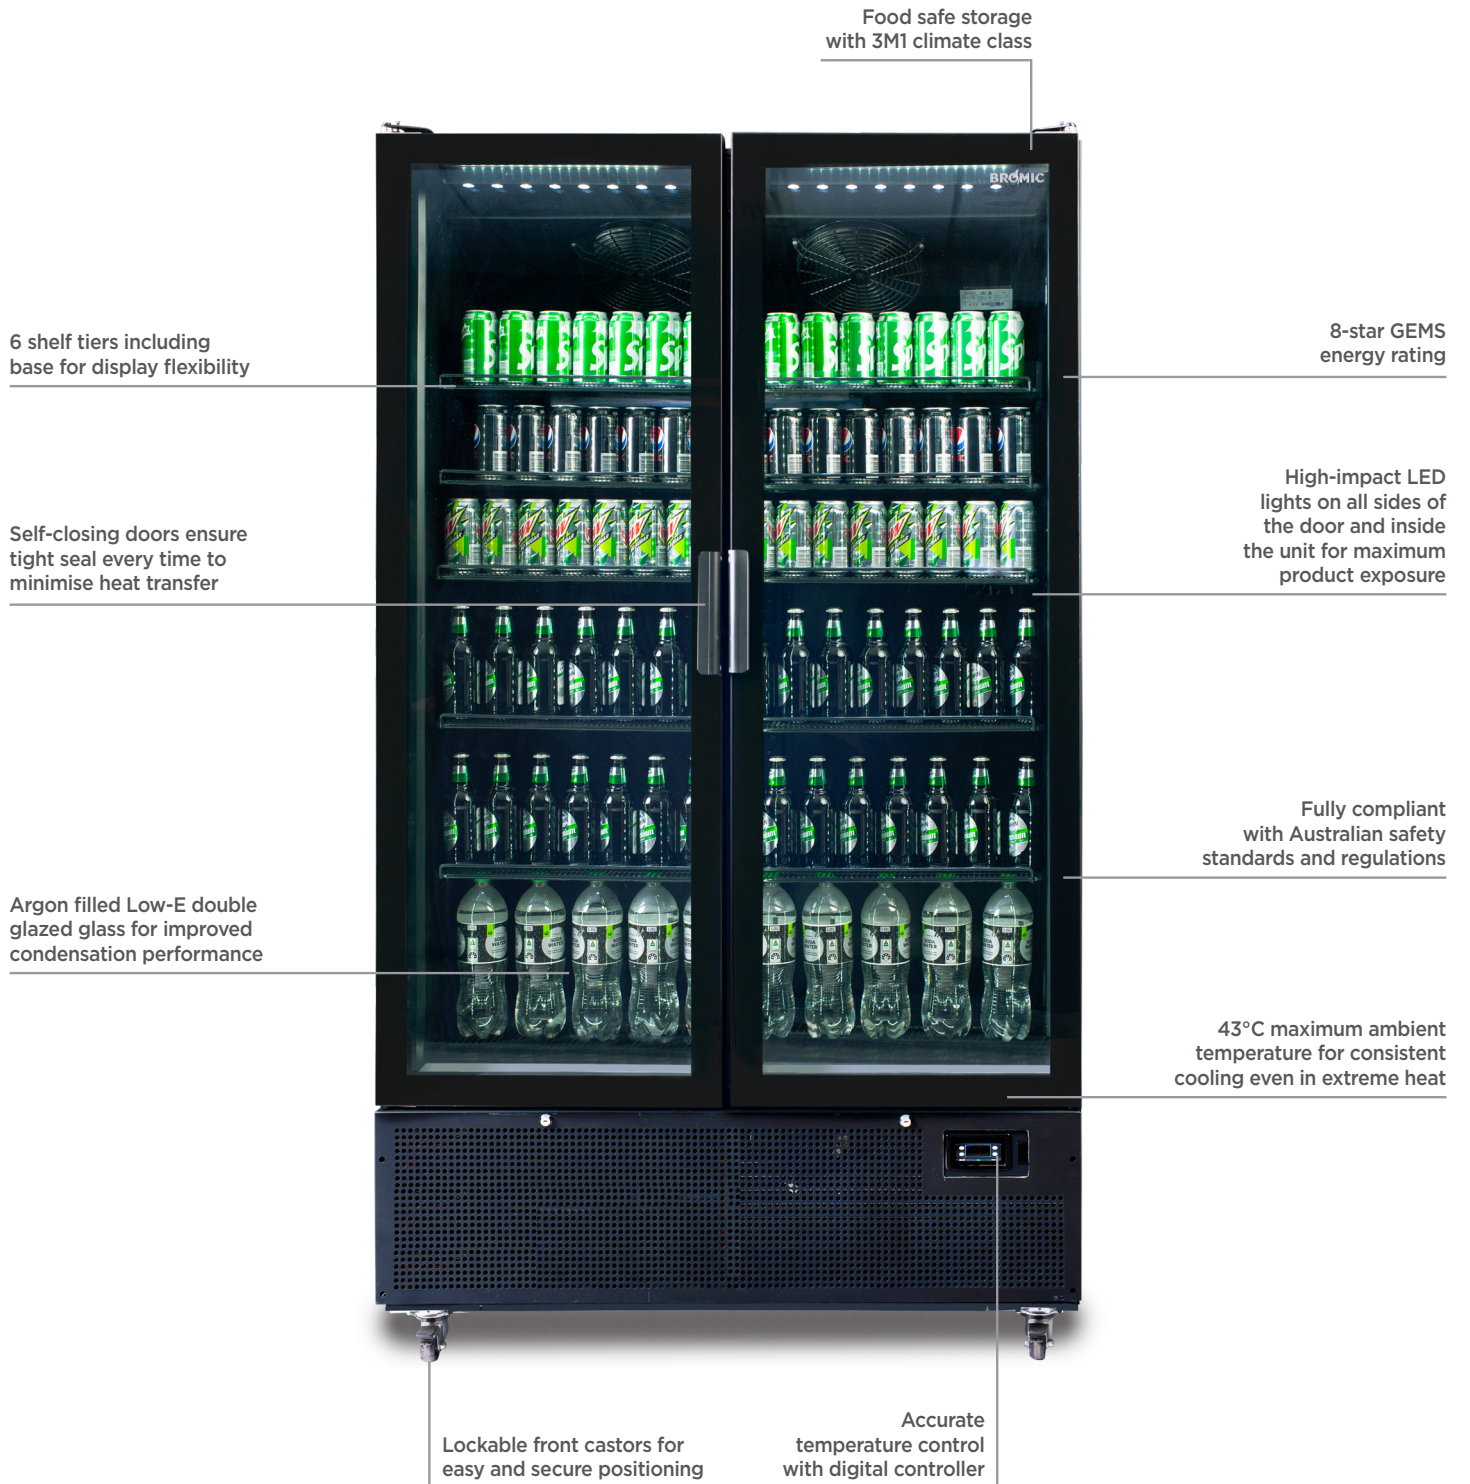

# Upright Display Fridge 1126L - 2 Door - Flat Glass

| Upright Display Fridge

# Upright Display Fridge 1126L - 2 Door - Flat Glass

| Upright Display Fridge

SPECIFICATIONS				DIMENSIONS	
Part Number	3736237	Internal Light	LED	<b>External (mm)</b>	
Volume	1126L	Colour Temp.	6500K	Width	1200
Unit Weight	195kg	No. of Doors	2	Depth	775
Packaged Weight	210kg	Door Type	Glass	Height	2095
Adjustable Temp. Range	-1 to 5°C	Door Glass Type	Double glazed Low-E Glass + Argon Gas	<b>Internal (mm)</b>	
Max. Ambient Temp. Range	43°C	Door Shape	Flat	Width	1090
Climate Class	3M1	Door Style	Hinged	Depth	674
GEMS Star Rating	8	Door Lock	Yes	Height	1500
Energy Consumption	3.54 kWh/24h	Self-Closing Door	Yes	<b>Packaged (mm)</b>	
Refrigeration Capacity	1097W	Door Swing Dimension	512mm	Width	1240
Refrigerant	R290	Total Depth of Door Open	1303mm	Depth	790
Air-Circulation	Fan Forced	No. of Shelf Tiers incl Base	6	Height	2120
Rated Current	5A	Shelf Type	Adjustable		
Electrical Voltage	220-240V	Shelf Dimensions	1072(w) x 527(d) mm		
Frequency	50Hz	Temp. Controller	Digital		
Power Supply	Single Phase	Castors	Yes		
Power Plug	1 x 10A	Colour	Black		
Plug Location	Rear, bottom right	Warranty	2 Years Bromic Extra Care Warranty - Labour and Parts		
Cord Length	1m				