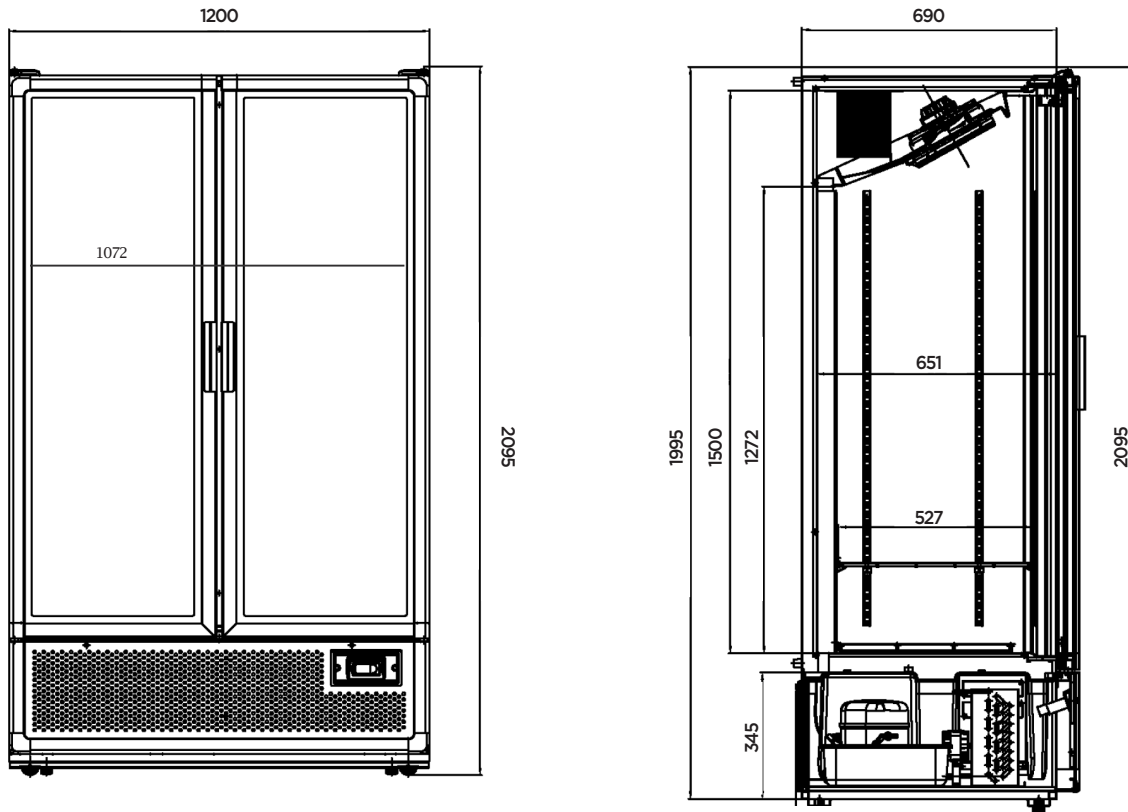

# Upright Display Fridge 1126L - 2 Door - Flat Glass

| Upright Display Fridge

# Upright Display Fridge 1126L - 2 Door - Flat Glass

| Upright Display Fridge

SPECIFICATIONS				DIMENSIONS	
Part Number	3736237	Internal Light	LED	<b>External (mm)</b>	
Volume	1126L	Colour Temp.	6500K	Width	1200
Unit Weight	195kg	No. of Doors	2	Depth	775
Packaged Weight	210kg	Door Type	Glass	Height	2095
Adjustable Temp. Range	-1 to 5°C	Door Glass Type	Double glazed Low-E Glass + Argon Gas	<b>Internal (mm)</b>	
Max. Ambient Temp. Range	43°C	Door Shape	Flat	Width	1090
Climate Class	3M1	Door Style	Hinged	Depth	674
GEMS Star Rating	8	Door Lock	Yes	Height	1500
Energy Consumption	3.54 kWh/24h	Self-Closing Door	Yes	<b>Packaged (mm)</b>	
Refrigeration Capacity	1097W	Door Swing Dimension	512mm	Width	1240
Refrigerant	R290	Total Depth of Door Open	1303mm	Depth	790
Air-Circulation	Fan Forced	No. of Shelf Tiers incl Base	6	Height	2120
Rated Current	5A	Shelf Type	Adjustable		
Electrical Voltage	220-240V	Shelf Dimensions	1072(w) x 527(d) mm		
Frequency	50Hz	Temp. Controller	Digital		
Power Supply	Single Phase	Castors	Yes		
Power Plug	1 x 10A	Colour	Black		
Plug Location	Rear, bottom right	Warranty	2 Years Bromic Extra Care Warranty - Labour and Parts		
Cord Length	1m				