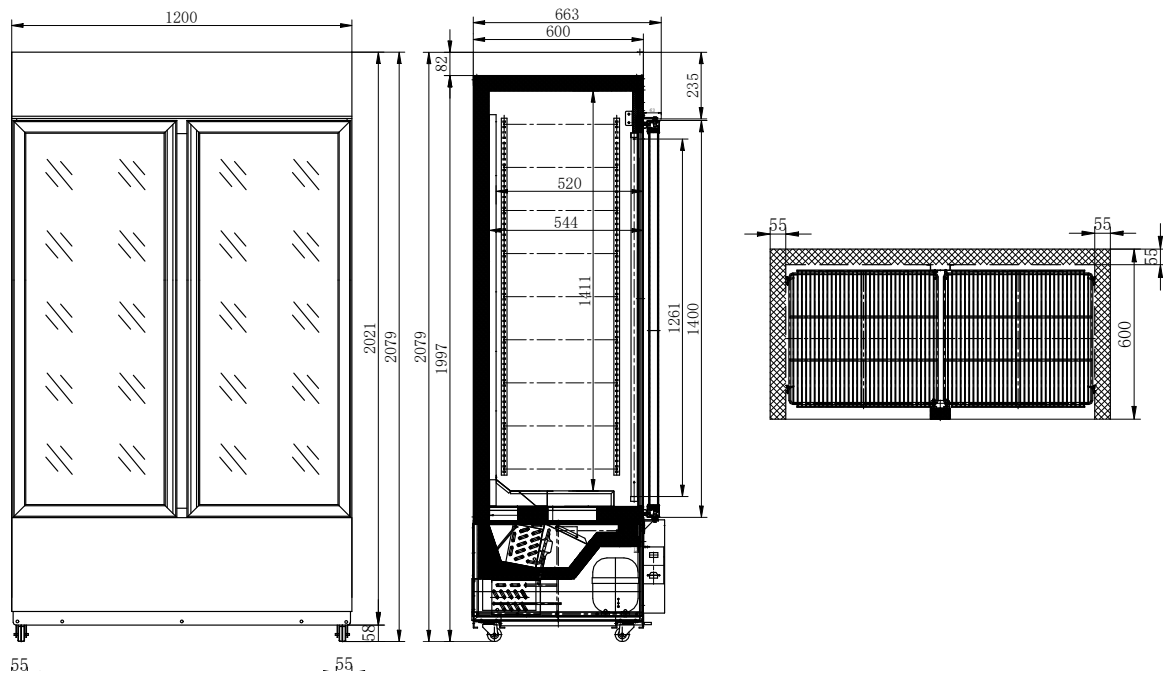

Upright Display Fridge 960L - 2 Doors - Flat Glass - Cassette

| Vertical Display & Storage

5 adjustable shelf tiers plus base to accommodate drinks and food items of various sizes

Suitable for storage of perishable drinks and food with 3M1 climate class

Cassette System allows for simple on-site maintenance minimising downtime

Digital controller for easy and accurate temperature control

Upright Display Fridge 960L - 2 Doors - Flat Glass - Cassette

| Vertical Display & Storage

Colour	White
Display Light Box	Yes
Internal Light	LED
No. of Doors	2
Door Type	Glass
Door Glass Type	Double glazed
Door Style	Hinged
Door Shape	Flat
Door Swing Dimension	600mm
Total Depth of door open	1220mm
Self-Closing Door	Yes
Door Lock	Yes
No. of Shelf Tiers incl Base	6
Shelf Type	Adjustable
Shelves Dimensions	527(w) x 478(d) mm
Temp. Controller	Digital
Castors	Yes
Warranty	2 Years Bromic Extra Care Warranty - Labour and Parts

DIMENSIONS

	External (mm)
Width	1200
Depth	690
Height	2080
Internal (mm)	
Width	1090
Depth	545
Height	1465
Packaged (mm)	
Width	1270
Depth	755
Height	2112