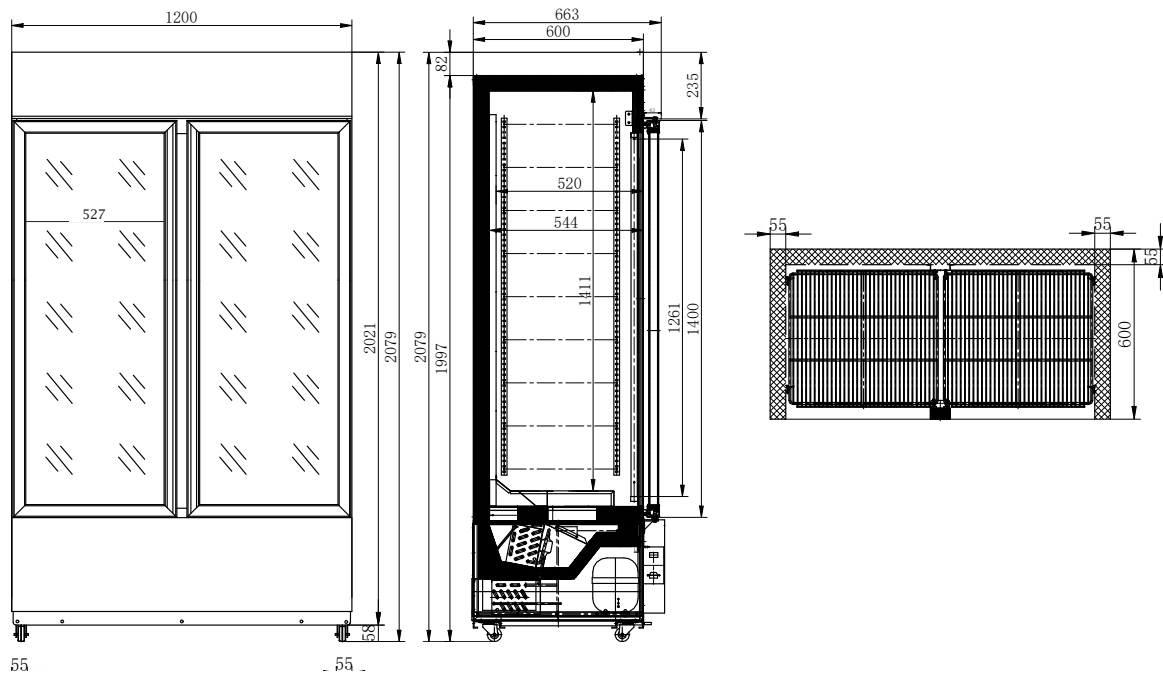

# Upright Display Fridge 960L - 2 Doors - Flat Glass - Cassette

| Vertical Display & Storage

5 adjustable shelf tiers plus base to accommodate drinks and food items of various sizes

Suitable for storage of perishable drinks and food with 3M1 climate class

## Upright Display Fridge 960L - 2 Doors - Flat Glass - Cassette

| Vertical Display & Storage

### DIMENSIONS

External (mm)	
Width	1200
Depth	690
Height	2080
Internal (mm)	
Width	1090
Depth	545
Height	1465
Packaged (mm)	
Width	1270
Depth	755
Height	2112