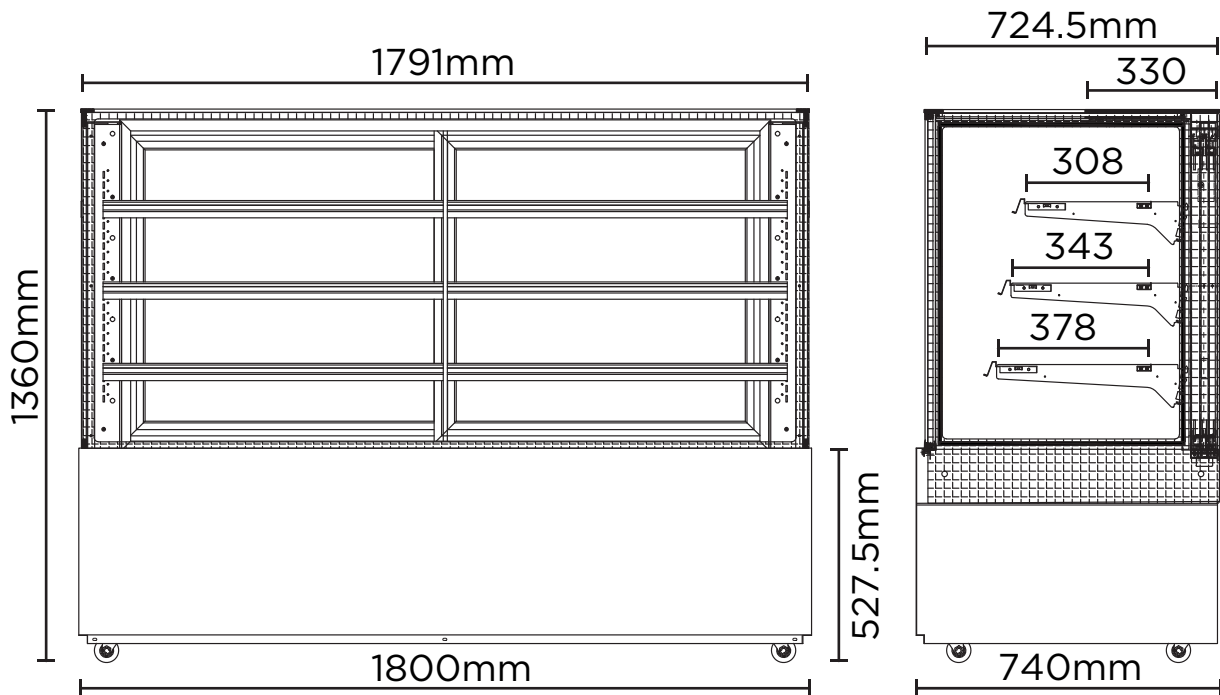

FD4T1800A

BROMIC
REFRIGERATION

Ambient Food Display 1800mm - 4 Tier

| Food Displays

Ambient Food Display 1800mm - 4 Tier

| Food Displays

SPECIFICATIONS	DIMENSIONS
-----------------------	-------------------

<p>Part Number 3736303</p> <p>Volume 830L</p> <p>Unit Weight 238kg</p> <p>Packaged Weight 248kg</p> <p>Rated Current 0.49A</p> <p>Electrical Voltage 220-240V</p> <p>Frequency 50Hz</p> <p>Power Supply Single Phase</p> <p>Power Plug 1 x 10A</p> <p>Plug Location Rear, Bottom Right</p> <p>Internal Light LED</p>	<p>No. of Doors 2</p> <p>Door Type Glass</p> <p>Door Glass Type Single Glazed</p> <p>Door Style Sliding</p> <p>Self-Closing Door No</p> <p>No. of Shelves Incl. Base Per Door 4</p> <p>Shelves Type Adjustable</p> <p>Shelf Dimensions 852(w) x 307(d) mm, 852(w) x 342(d) mm, 852(w) x 377(m) mm</p> <p>Castors Yes</p> <p>Warranty 2 Years, Parts & Labour Bromic Extra Care</p>	<p>External (mm)</p> <p>Width 1800</p> <p>Depth 740</p> <p>Height 1360</p>	<p>Internal (mm)</p> <p>Width 1774</p> <p>Depth 647</p> <p>Height 828</p>	<p>Packaged (mm)</p> <p>Width 1900</p> <p>Depth 850</p> <p>Height 1510</p>
--	--	--	---	--