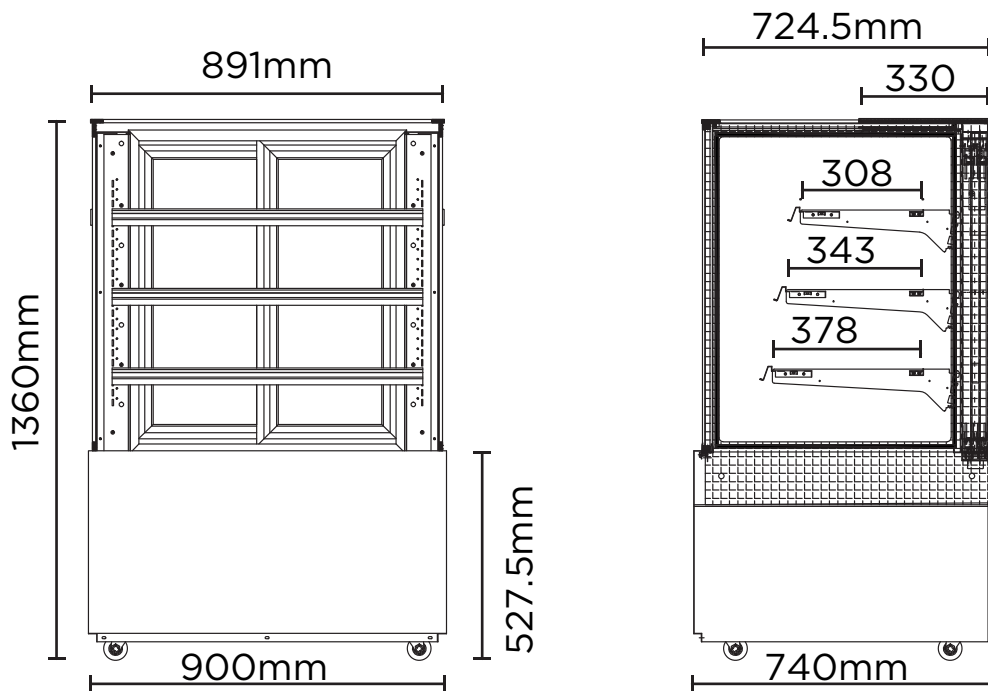

Hot Food Display 900mm - 4 Tier

| Food Displays

Hot Food Display 900mm - 4 Tier

| Food Displays

SPECIFICATIONS	DIMENSIONS
-----------------------	-------------------

Part Number Volume Unit Weight Packaged Weight Adjustable Temp. Range Refrigeration Capacity Rated Current Electrical Voltage Frequency Power Supply Power Plug Plug Location Internal Light	3736304 417L 186kg 196kg +50°C to +70°C 659W 7.5A 220-240V 50Hz Single Phase 1 x 15A Rear, Bottom Right Fluorescent	No. of Doors Colour Temperature Door Type Door Glass Type Door Style Self-Closing Door No. of Shelves Incl. Base Per Door Shelves Type Shelf Dimensions Temp. Controller Castors Warranty	2 Warm Glass Single Glazed Sliding No 4 Adjustable 817(w) x 307(d) mm, 817(w) x 342(d) mm, 817(w) x 377(d) mm Digital Yes 2 Years, Parts & Labour Bromic Extra Care	<table border="0" style="width: 100%;"> <tr> <td colspan="2">External (mm)</td> </tr> <tr> <td style="text-align: right;">Width</td> <td>900</td> </tr> <tr> <td style="text-align: right;">Depth</td> <td>740</td> </tr> <tr> <td style="text-align: right;">Height</td> <td>1360</td> </tr> <tr> <td colspan="2">Internal (mm)</td> </tr> <tr> <td style="text-align: right;">Width</td> <td>874</td> </tr> <tr> <td style="text-align: right;">Depth</td> <td>647</td> </tr> <tr> <td style="text-align: right;">Height</td> <td>828</td> </tr> <tr> <td colspan="2">Packaged (mm)</td> </tr> <tr> <td style="text-align: right;">Width</td> <td>1000</td> </tr> <tr> <td style="text-align: right;">Depth</td> <td>850</td> </tr> <tr> <td style="text-align: right;">Height</td> <td>1510</td> </tr> </table>	External (mm)		Width	900	Depth	740	Height	1360	Internal (mm)		Width	874	Depth	647	Height	828	Packaged (mm)		Width	1000	Depth	850	Height	1510
External (mm)																												
Width	900																											
Depth	740																											
Height	1360																											
Internal (mm)																												
Width	874																											
Depth	647																											
Height	828																											
Packaged (mm)																												
Width	1000																											
Depth	850																											
Height	1510																											