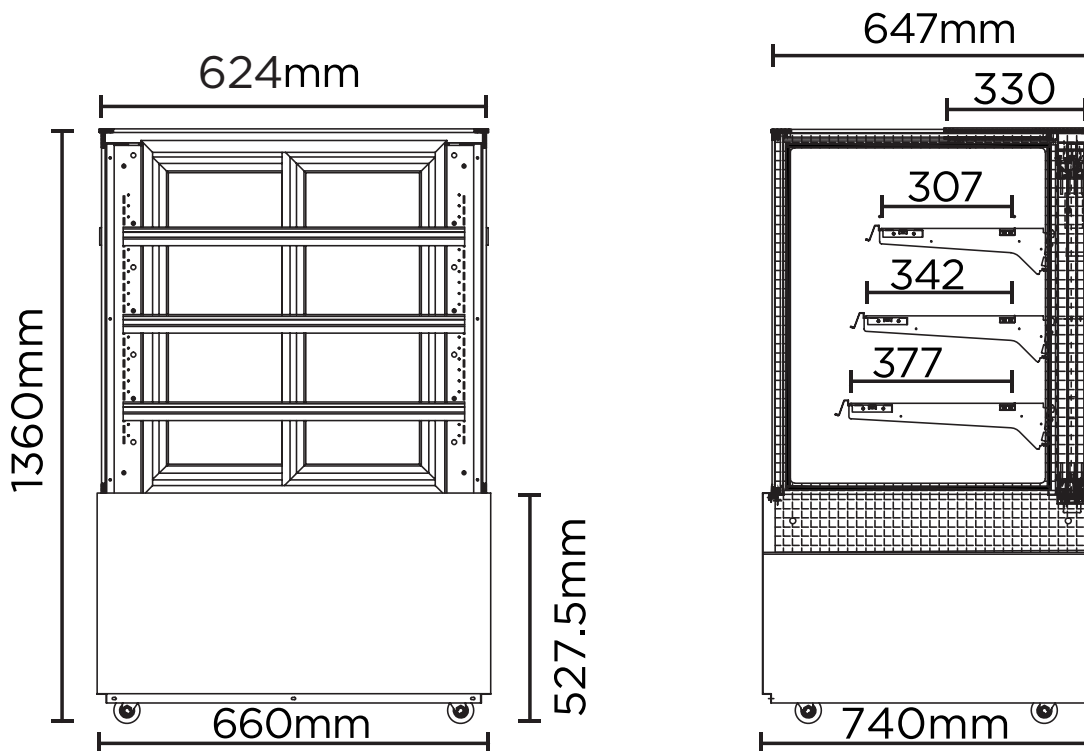

Hot Food Display 660mm - 4 Tier

| Food Displays

Hot Food Display 660mm - 4 Tier

| Food Displays

SPECIFICATIONS				DIMENSIONS	
Part Number	3736312	Colour Temperature	Warm	External (mm)	
Volume	300L	Door Type	Glass	Width	660
Unit Weight	155kg	Door Glass Type	Single Glazed	Depth	740
Packaged Weight	165kg	Door Style	Hinged	Height	1360
Adjustable Temp. Range	+50°C to +70°C	Self-Closing Door	No	Internal (mm)	
Refrigeration Capacity	1138W	Door Swing Dimensions	480mm	Width	624
Rated Current	4.7A	Total Depth of Door Open	1182mm	Depth	647
Electrical Voltage	220-240V	No. of Shelves Incl. Base Per Door	4	Height	828
Frequency	50Hz	Shelves Type	Adjustable	Packaged (mm)	
Power Supply	Single Phase	Shelf Dimensions	577(w) x 307(d) mm, 577(w) x 342(d) mm, 577(w) x 377(d) mm	Width	760
Power Plug	1 x 10A	Temp. Controller	Digital	Depth	850
Plug Location	Rear, Bottom Right	Castors	Yes	Height	1510
Internal Light	Fluorescent	Warranty	2 Years, Parts & Labour Bromic Extra Care		
No. of Doors	1				