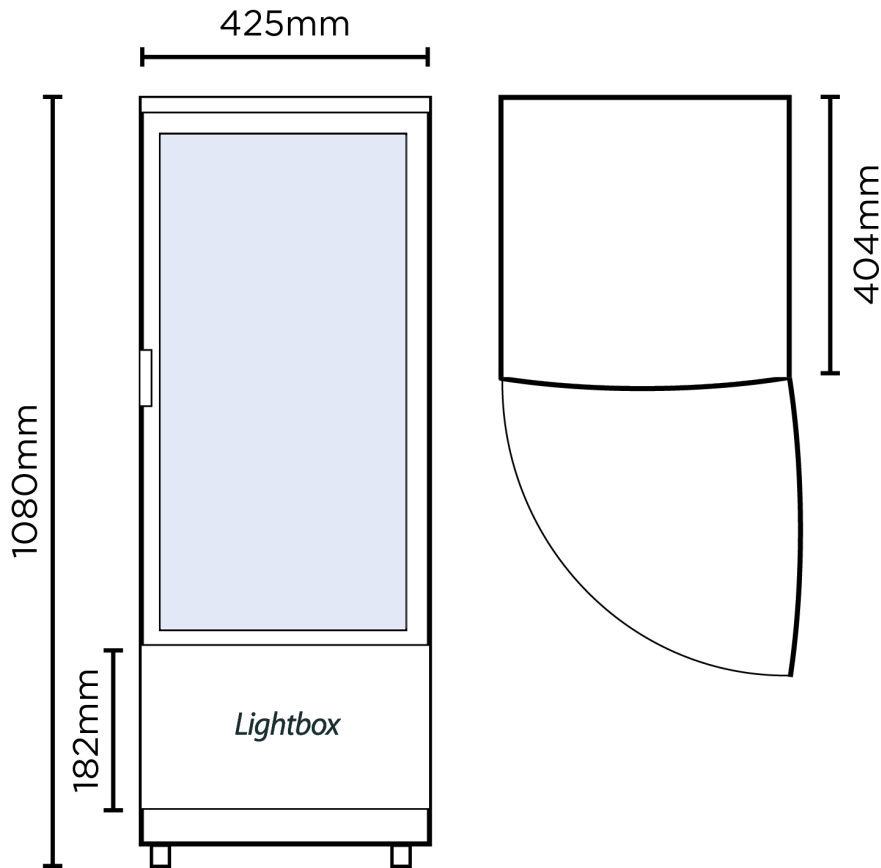

# Countertop Fridge 98L - 1 Door - Curved Glass

| Countertop Merchandisers

# Countertop Fridge 98L - 1 Door - Curved Glass

| Countertop Merchandisers

**SPECIFICATIONS** **DIMENSIONS**

Part Number	3735192-NR	Colour	Black	<b>External (mm)</b>
Volume	98L	Internal Light	LED	<b>Width</b> 425
Unit Weight	41kg	Display Lightbox	Yes	<b>Depth</b> 404
Packaged Weight	46kg	No. of Doors	1	<b>Height</b> 1080
Adjustable Temp. Range	+2°C to +8°C	Door Type	Glass	
Max. Ambient Temp. Range	32°C	Door Glass Type	Double Glazed	<b>Internal (mm)</b>
Climate Class	4H1	Door Style	Hinged	<b>Width</b> 367
Energy Consumption	3.262kWh/24h	Door Shape	Curved	<b>Depth</b> 306
GEMS Star Rating	8 Stars	Door Swing Dimension	425mm	<b>Height</b> 785
Refrigeration Capacity	180W	Total Depth of Door Open	811mm	
Refrigerant	R600a	Self-Closing Door	No	<b>Packaged (mm)</b>
Rated Current	1.2A	Door Lock	Yes	<b>Width</b> 480
Electrical Voltage	220-240V	No. of Shelf Tiers incl base	5	<b>Depth</b> 450
Frequency	50Hz	Shelves Type	Adjustable	<b>Height</b> 1135
Power Supply	Single Phase	Temp. Controller	Digital	
Power Plug	1 x 10A	Castors	Feet included	
Plug Location	Rear, Bottom Right	Warranty	2 Years, Parts & Labour Bromic Extra Care	