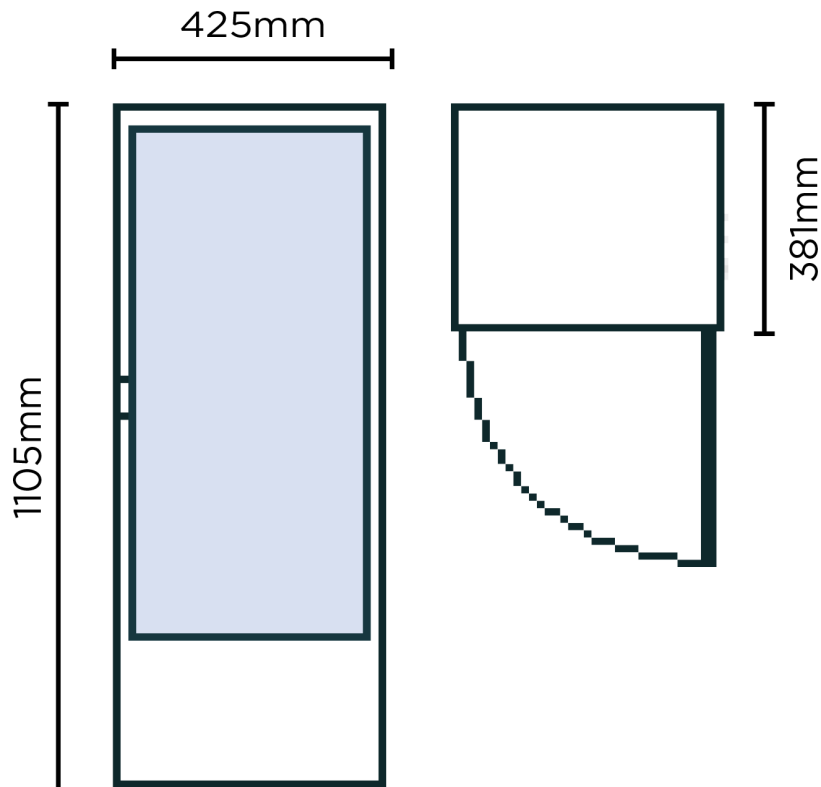

# Countertop Fridge 98L - 1 Door - Flat Glass

| Countertop Merchandisers

# Countertop Fridge 98L - 1 Door - Flat Glass

| Countertop Merchandisers

<b>SPECIFICATIONS</b>	<b>DIMENSIONS</b>
-----------------------	-------------------

<b>Part Number</b>	3735182-NR	<b>Colour</b>	Black	<b>External (mm)</b>
<b>Volume</b>	98L	<b>Internal Light</b>	LED	
<b>Unit Weight</b>	40.5kg	<b>Display Lightbox</b>	No	<b>Width</b> 425
<b>Packaged Weight</b>	45.5kg	<b>No. of Doors</b>	1	<b>Depth</b> 381
<b>Adjustable Temp. Range</b>	+2°C to +8°C	<b>Door Type</b>	Glass	<b>Height</b> 1105
<b>Max. Ambient Temp. Range</b>	32°C	<b>Door Glass Type</b>	Double Glazed	
<b>Climate Class</b>	4H1	<b>Door Style</b>	Hinged	<b>Internal (mm)</b>
<b>Energy Consumption</b>	3.339kWh/24h	<b>Door Shape</b>	Flat	<b>Width</b> 369
<b>GEMS Star Rating</b>	8 Stars	<b>Door Swing Dimension</b>	425mm	<b>Depth</b> 304
<b>Refrigeration Capacity</b>	180W	<b>Total Depth of Door Open</b>	811mm	<b>Height</b> 785
<b>Refrigerant</b>	R600a	<b>Self-Closing Door</b>	No	
<b>Rated Current</b>	1.2A	<b>Door Lock</b>	Yes	<b>Packaged (mm)</b>
<b>Electrical Voltage</b>	220-240V	<b>No. of Shelf Tiers incl base</b>	5	<b>Width</b> 475
<b>Frequency</b>	50Hz	<b>Shelves Type</b>	Adjustable	<b>Depth</b> 432
<b>Power Supply</b>	Single Phase	<b>Temp. Controller</b>	Digital	<b>Height</b> 1180
<b>Power Plug</b>	1 x 10A	<b>Castors</b>	No	
<b>Plug Location</b>	Rear, Bottom Right	<b>Warranty</b>	2 Years, Parts & Labour Bromic Extra Care	