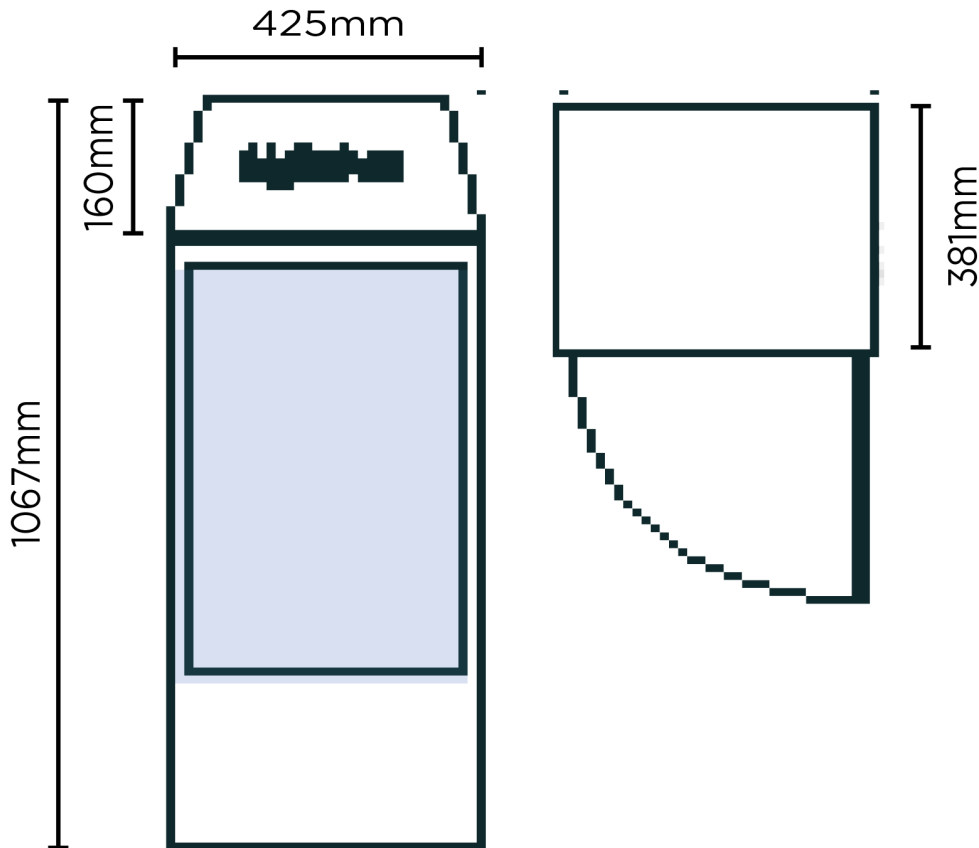

Countertop Fridge 78L - 1 Door - Flat Glass

| Countertop Merchandisers

SPECIFICATIONS	DIMENSIONS

Part Number 3735131-NR Volume 78L Unit Weight 37kg Packaged Weight 41kg Adjustable Temp. Range +2°C to +8°C Max. Ambient Temp. Range 32°C Climate Class 4H1 Energy Consumption 2.248kWh/24h GEMS Star Rating 9 Stars Refrigeration Capacity 180W Refrigerant R600a Rated Current 1.2A Electrical Voltage 220-240V Frequency 50Hz Power Supply Single Phase Power Plug 1 x 10A Plug Location Rear, Bottom Right	Colour White Internal Light LED Display Lightbox Yes No. of Doors 1 Door Type Glass Door Glass Type Double Glazed Door Style Hinged Door Shape Flat Door Swing Dimension 425mm Total Depth of Door Open 811mm Self-Closing Door No Door Lock Yes No. of Shelf Tiers incl base 4 Shelves Type Adjustable Temp. Controller Digital Castors No Warranty 2 Years, Parts & Labour Bromic Extra Care	<table border="0" style="width: 100%;"> <tr> <td colspan="2">External (mm)</td> </tr> <tr> <td style="text-align: right;">Width</td> <td>425</td> </tr> <tr> <td style="text-align: right;">Depth</td> <td>381</td> </tr> <tr> <td style="text-align: right;">Height</td> <td>1067</td> </tr> <tr> <td colspan="2">Internal (mm)</td> </tr> <tr> <td style="text-align: right;">Width</td> <td>369</td> </tr> <tr> <td style="text-align: right;">Depth</td> <td>309</td> </tr> <tr> <td style="text-align: right;">Height</td> <td>591</td> </tr> <tr> <td colspan="2">Packaged (mm)</td> </tr> <tr> <td style="text-align: right;">Width</td> <td>475</td> </tr> <tr> <td style="text-align: right;">Depth</td> <td>432</td> </tr> <tr> <td style="text-align: right;">Height</td> <td>1145</td> </tr> </table>