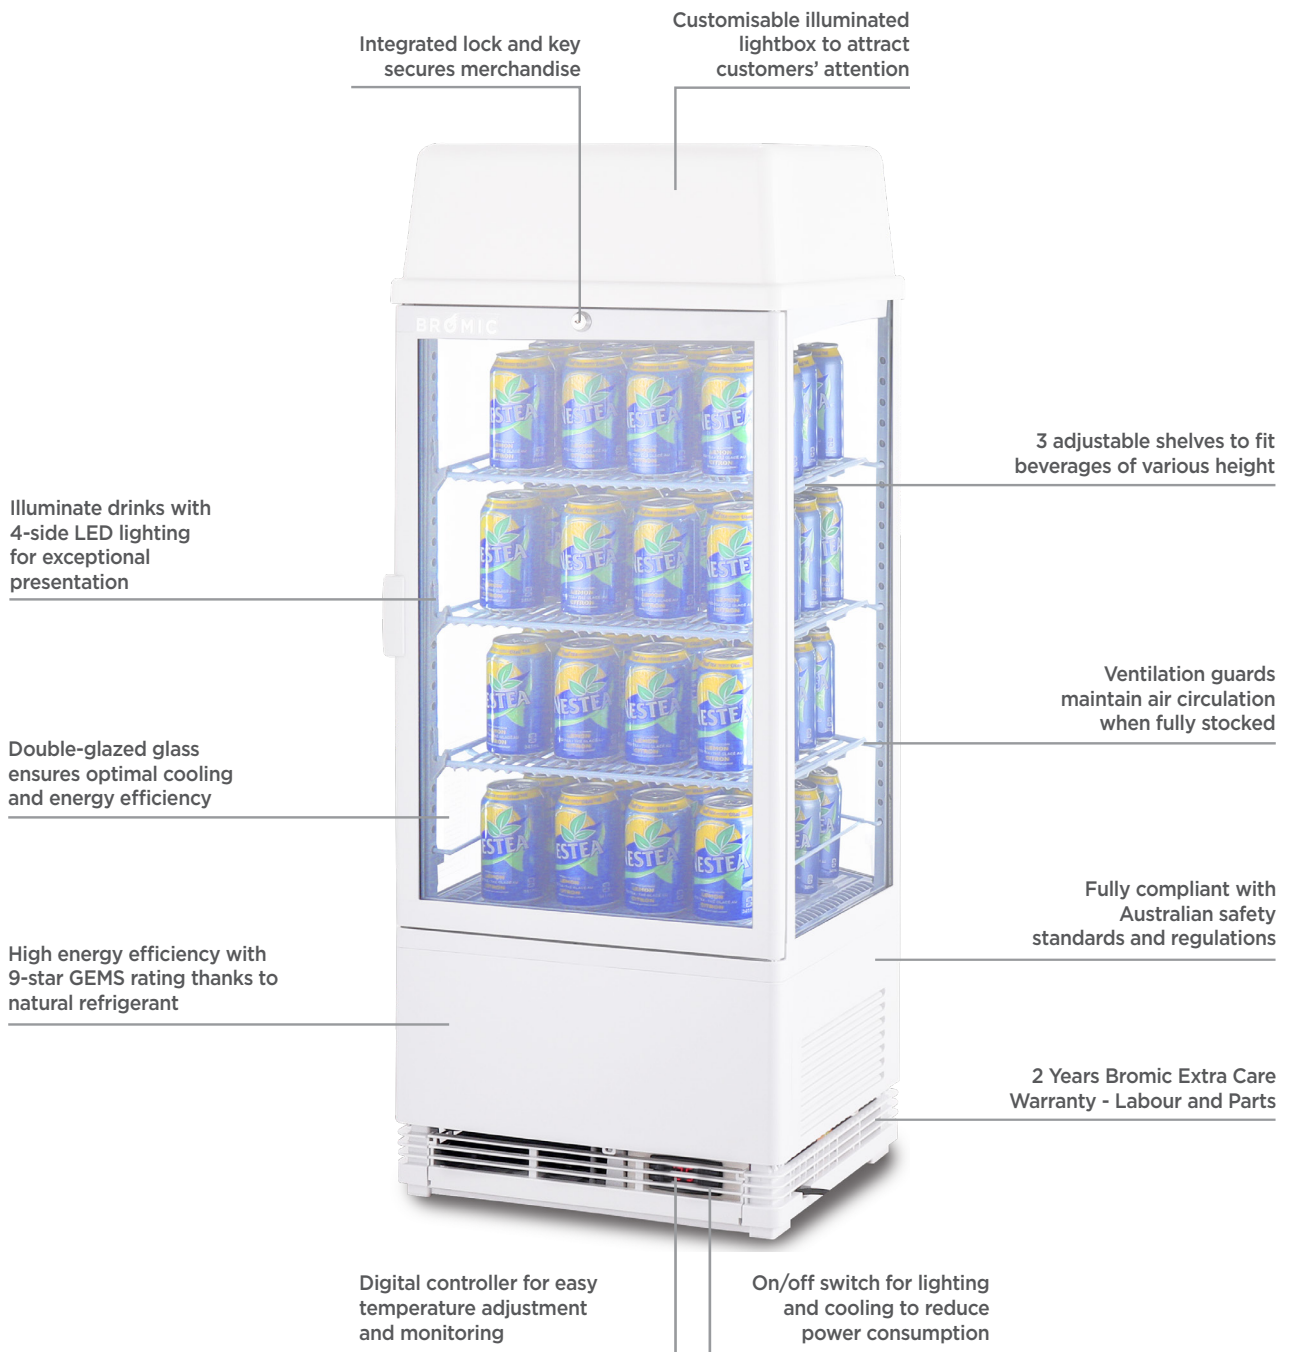

Countertopp Fridge 78L - 1 Door - Flat Glass

| Countertop Merchandisers

Countertop Fridge 78L - 1 Door - Flat Glass

| Countertop Merchandisers

SPECIFICATIONS	DIMENSIONS
-----------------------	-------------------