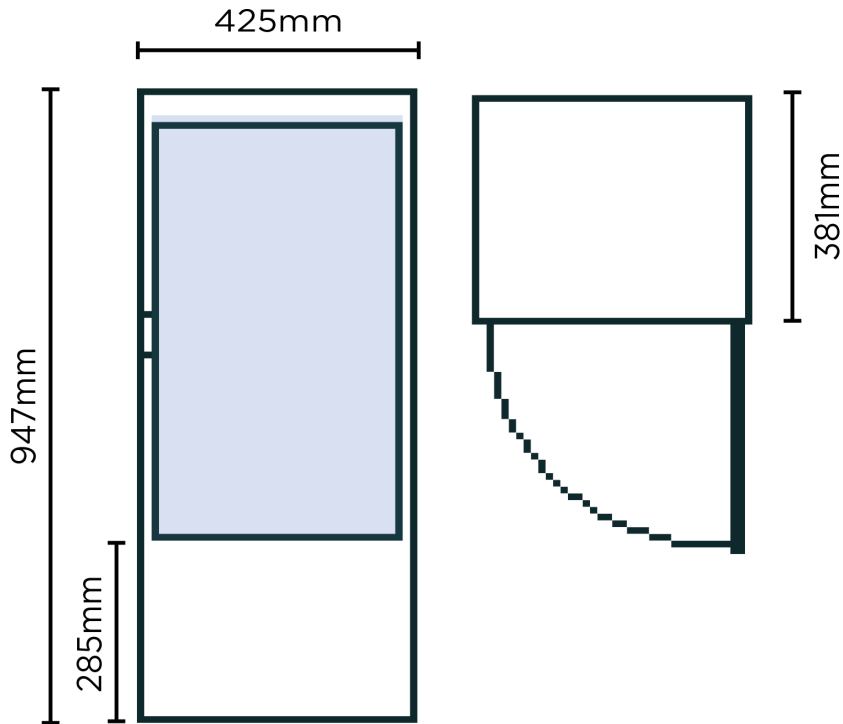

Countertop Fridge 78L - 1 Door - Flat Glass

| Countertop Merchandisers

Countertop Fridge 78L - 1 Door - Flat Glass

| Countertop Merchandisers

SPECIFICATIONS				DIMENSIONS	
----------------	--	--	--	------------	--

Part Number	3735176-NR	Colour	Black	External (mm)	
Volume	78L	Internal Light	LED	Width	425
Unit Weight	36kg	Display Lightbox	No	Depth	381
Packaged Weight	41kg	No. of Doors	1	Height	947
Adjustable Temp. Range	+2°C to +8°C	Door Type	Glass	Internal (mm)	
Max. Ambient Temp. Range	32°C	Door Glass Type	Double Glazed	Width	369
Climate Class	4H1	Door Style	Hinged	Depth	309
Energy Consumption	2.248kWh/24h	Door Shape	Flat	Height	591
GEMS Star Rating	9 Stars	Door Swing Dimension	425mm	Packaged (mm)	
Refrigeration Capacity	180W	Total Depth of Door Open	811mm	Width	475
Refrigerant	R600a	Self-Closing Door	No	Depth	432
Rated Current	1.2A	Door Lock	Yes	Height	1038
Electrical Voltage	220-240V	No. of Shelf Tiers incl base	4		
Frequency	50Hz	Shelves Type	Adjustable		
Power Supply	Single Phase	Temp. Controller	Digital		
Power Plug	1 x 10A	Castors	No		
Plug Location	Rear, Bottom Right	Warranty	2 Years, Parts & Labour Bromic Extra Care		